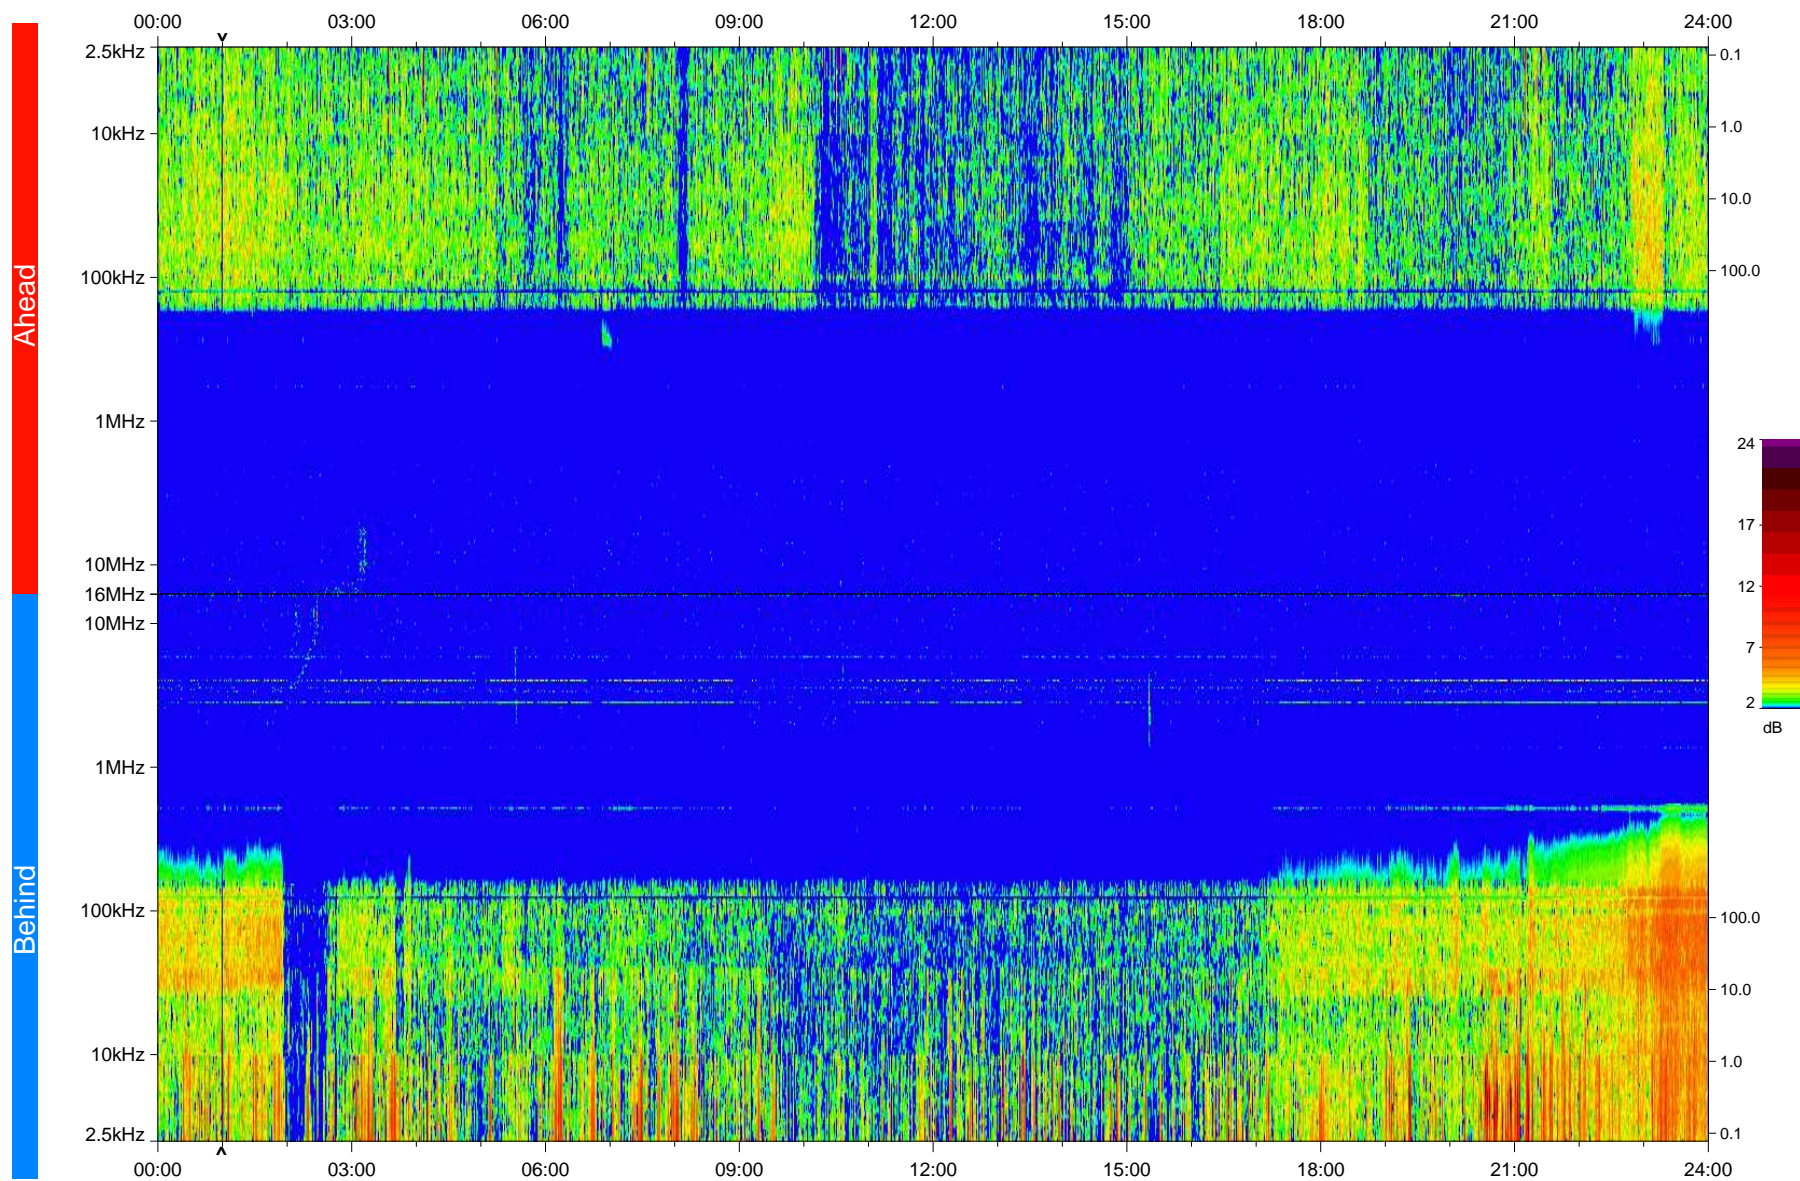

STEREO/WAVES Daily Summary - 11-Nov-2008 (DOY 316)

Ahead source file: swaves_ahead_2008_316_1_04.fin
Ahead PSE Angle: 41.6°

Behind PSE Angle: -41.4°
Behind source file: swaves_behind_2008_316_1_04.fin

Time (UTC)

file: stereo_swaves_daily-summary_color_20081111_v04
made by: space.umn.edu on macOS with IDL 8.8.2 on 2022-10-18 16:14:42, with TLib V945 / dynspec V311