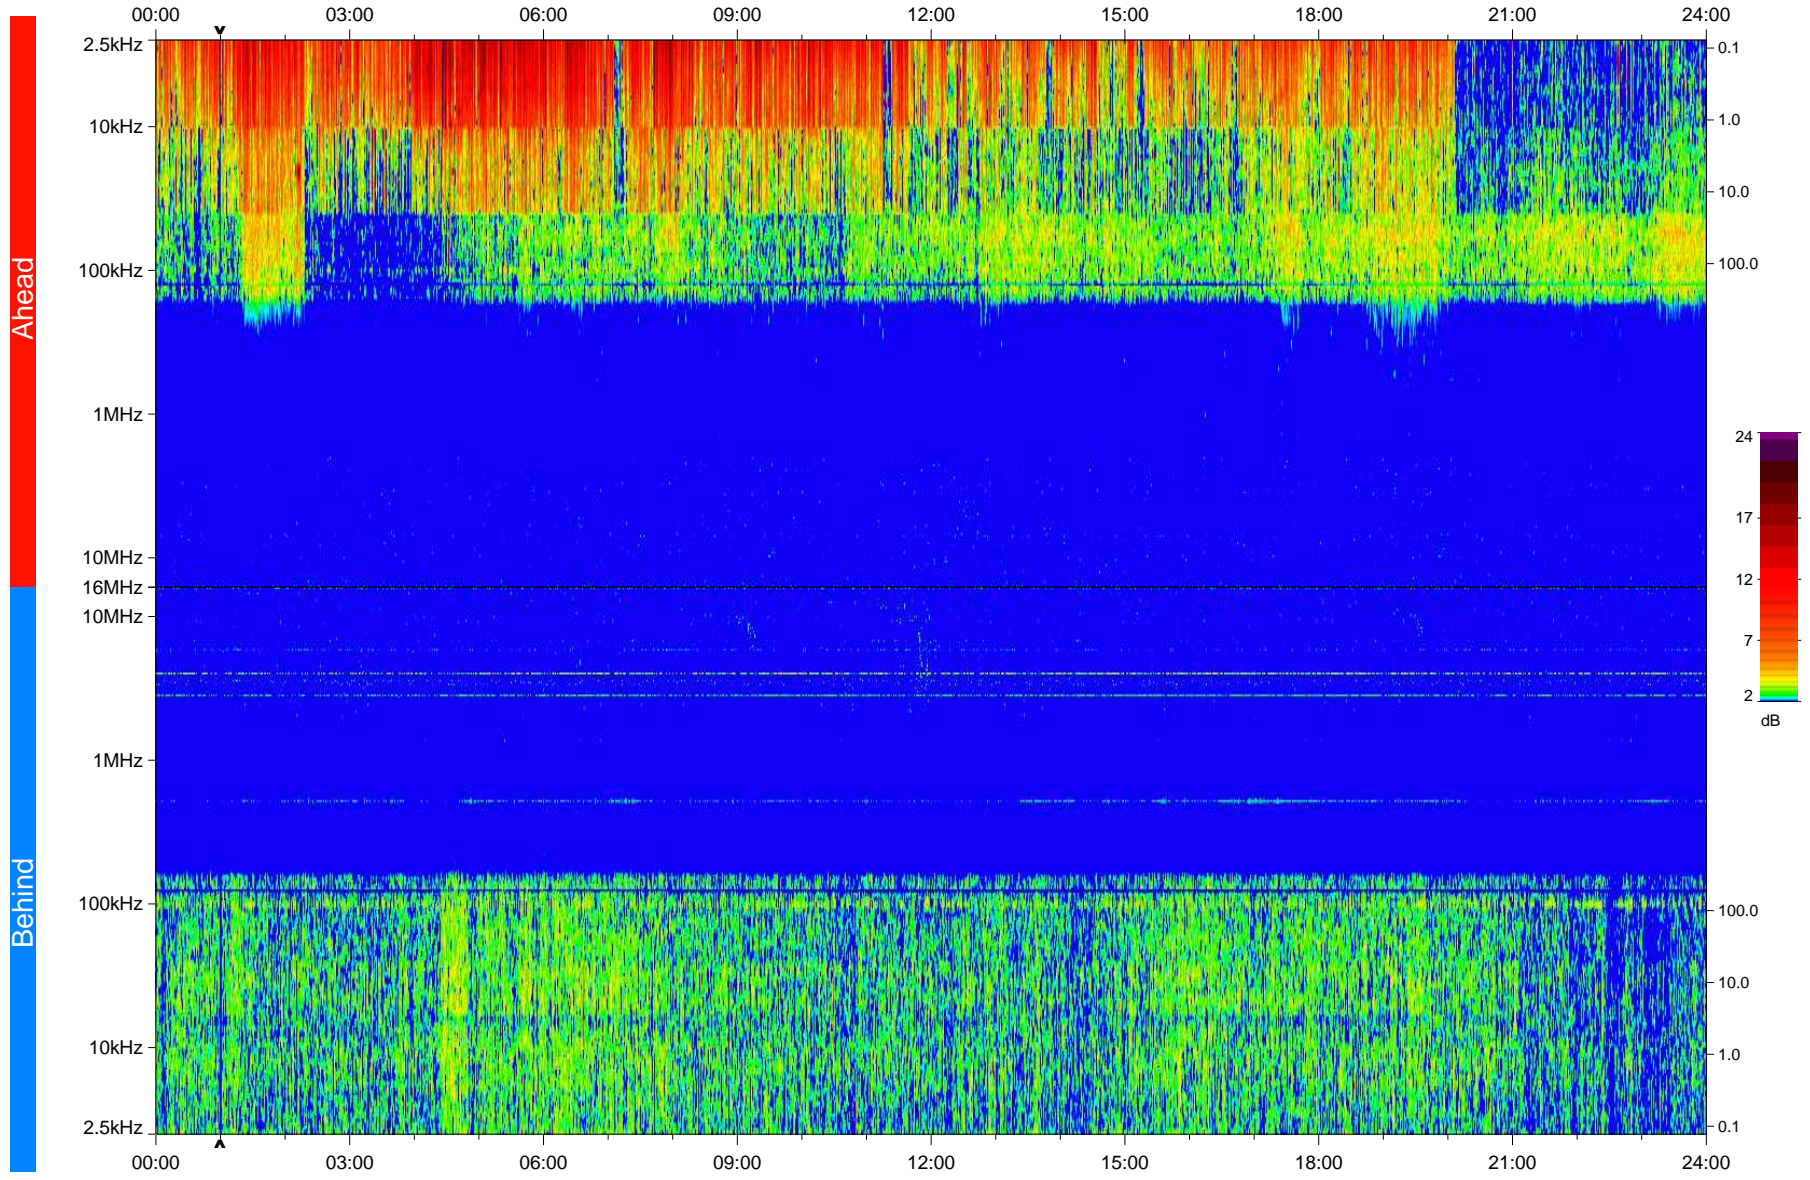

# STEREO/WAVES Daily Summary - 07-Nov-2008 (DOY 312)

Ahead source file: swaves\_ahead\_2008\_312\_1\_04.fin  
Ahead PSE Angle: 41.5°

Behind PSE Angle: -40.8°  
Behind source file: swaves\_behind\_2008\_312\_1\_04.fin

Time (UTC)

file: stereo\_swaves\_daily-summary\_color\_20081107\_v04  
made by: space.umn.edu on macOS with IDL 8.8.2 on 2022-10-18 16:03:20, with TLib V945 / dynspec V311