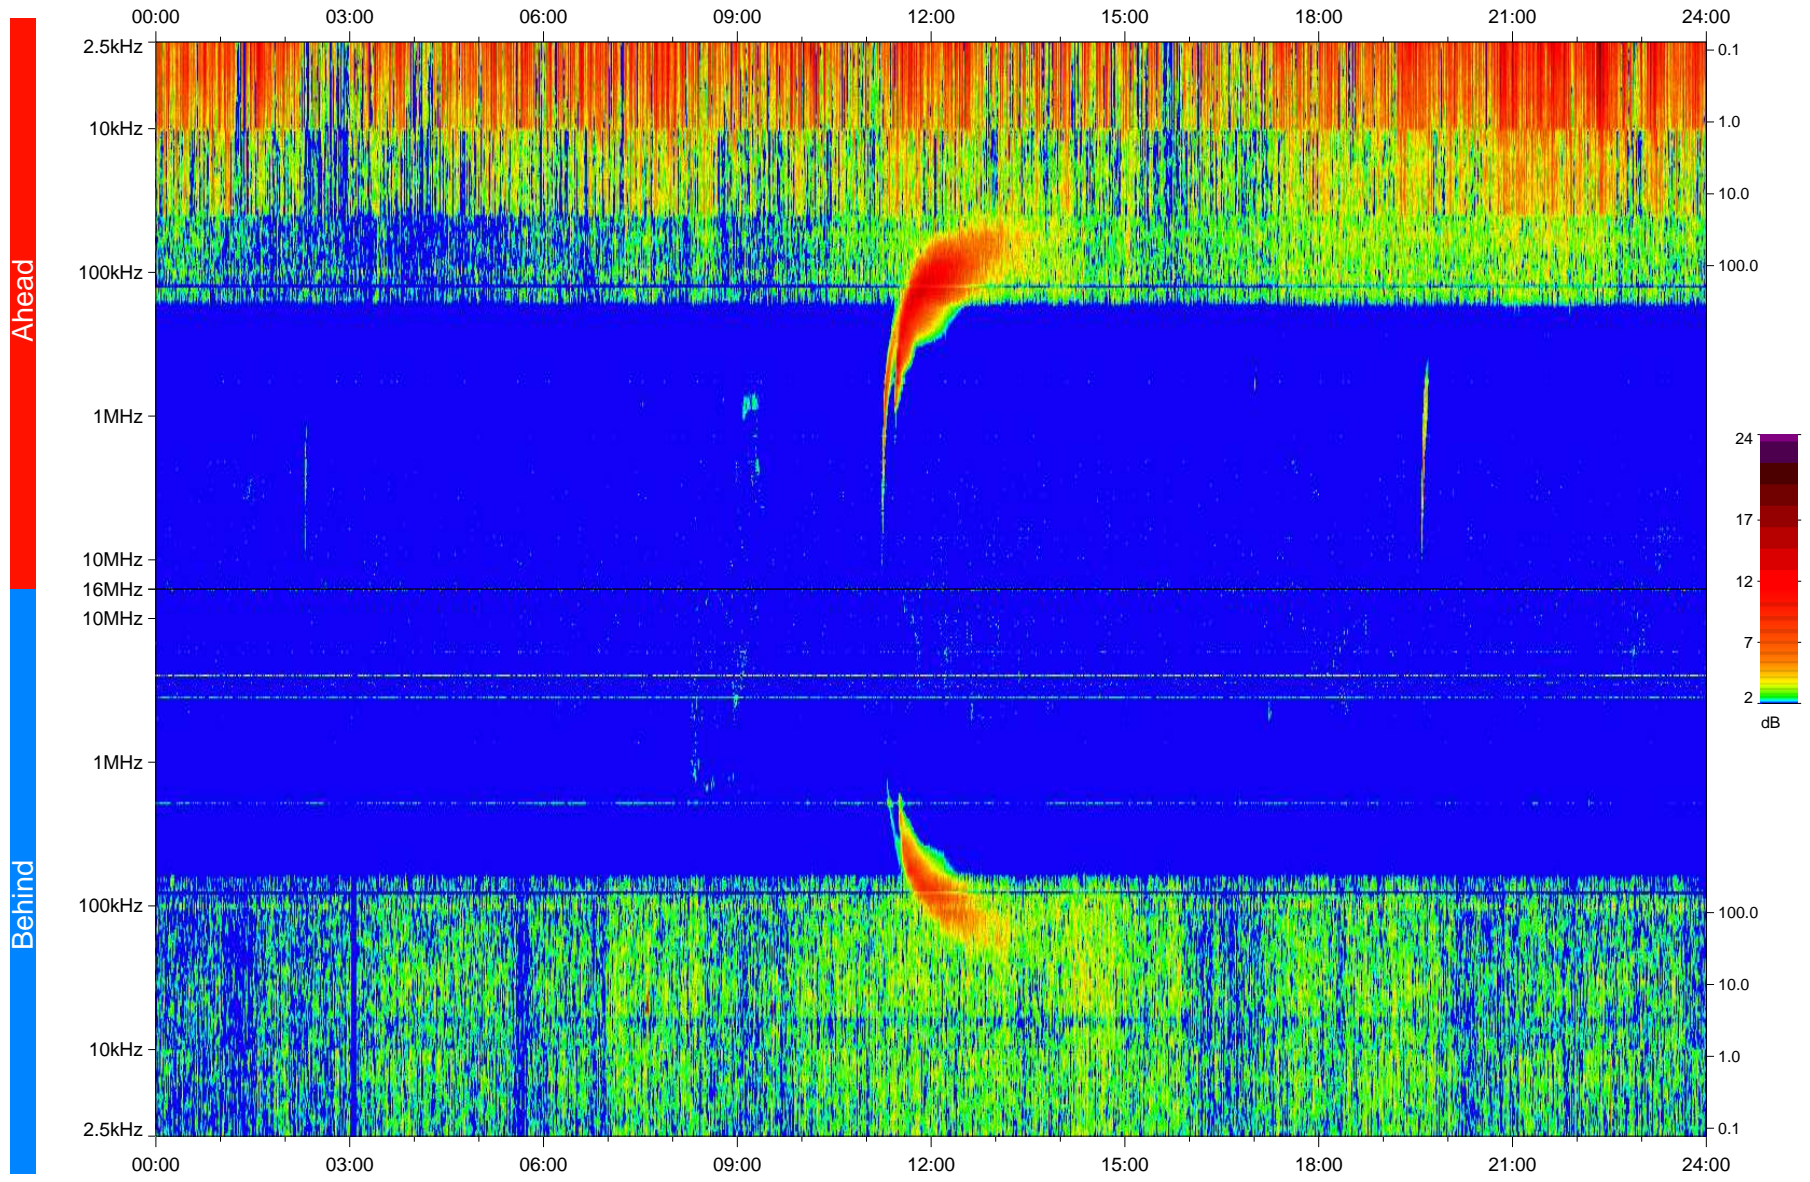

STEREO/WAVES Daily Summary - 06-Nov-2008 (DOY 311)

Ahead source file: swaves_ahead_2008_311_1_04.fin
Ahead PSE Angle: 41.5°

Behind PSE Angle: -40.7°
Behind source file: swaves_behind_2008_311_1_04.fin

Time (UTC)

file: stereo_swaves_daily-summary_color_20081106_v04
made by: space.umn.edu on macOS with IDL 8.8.2 on 2022-10-18 16:00:28, with TLib V945 / dynspec V311