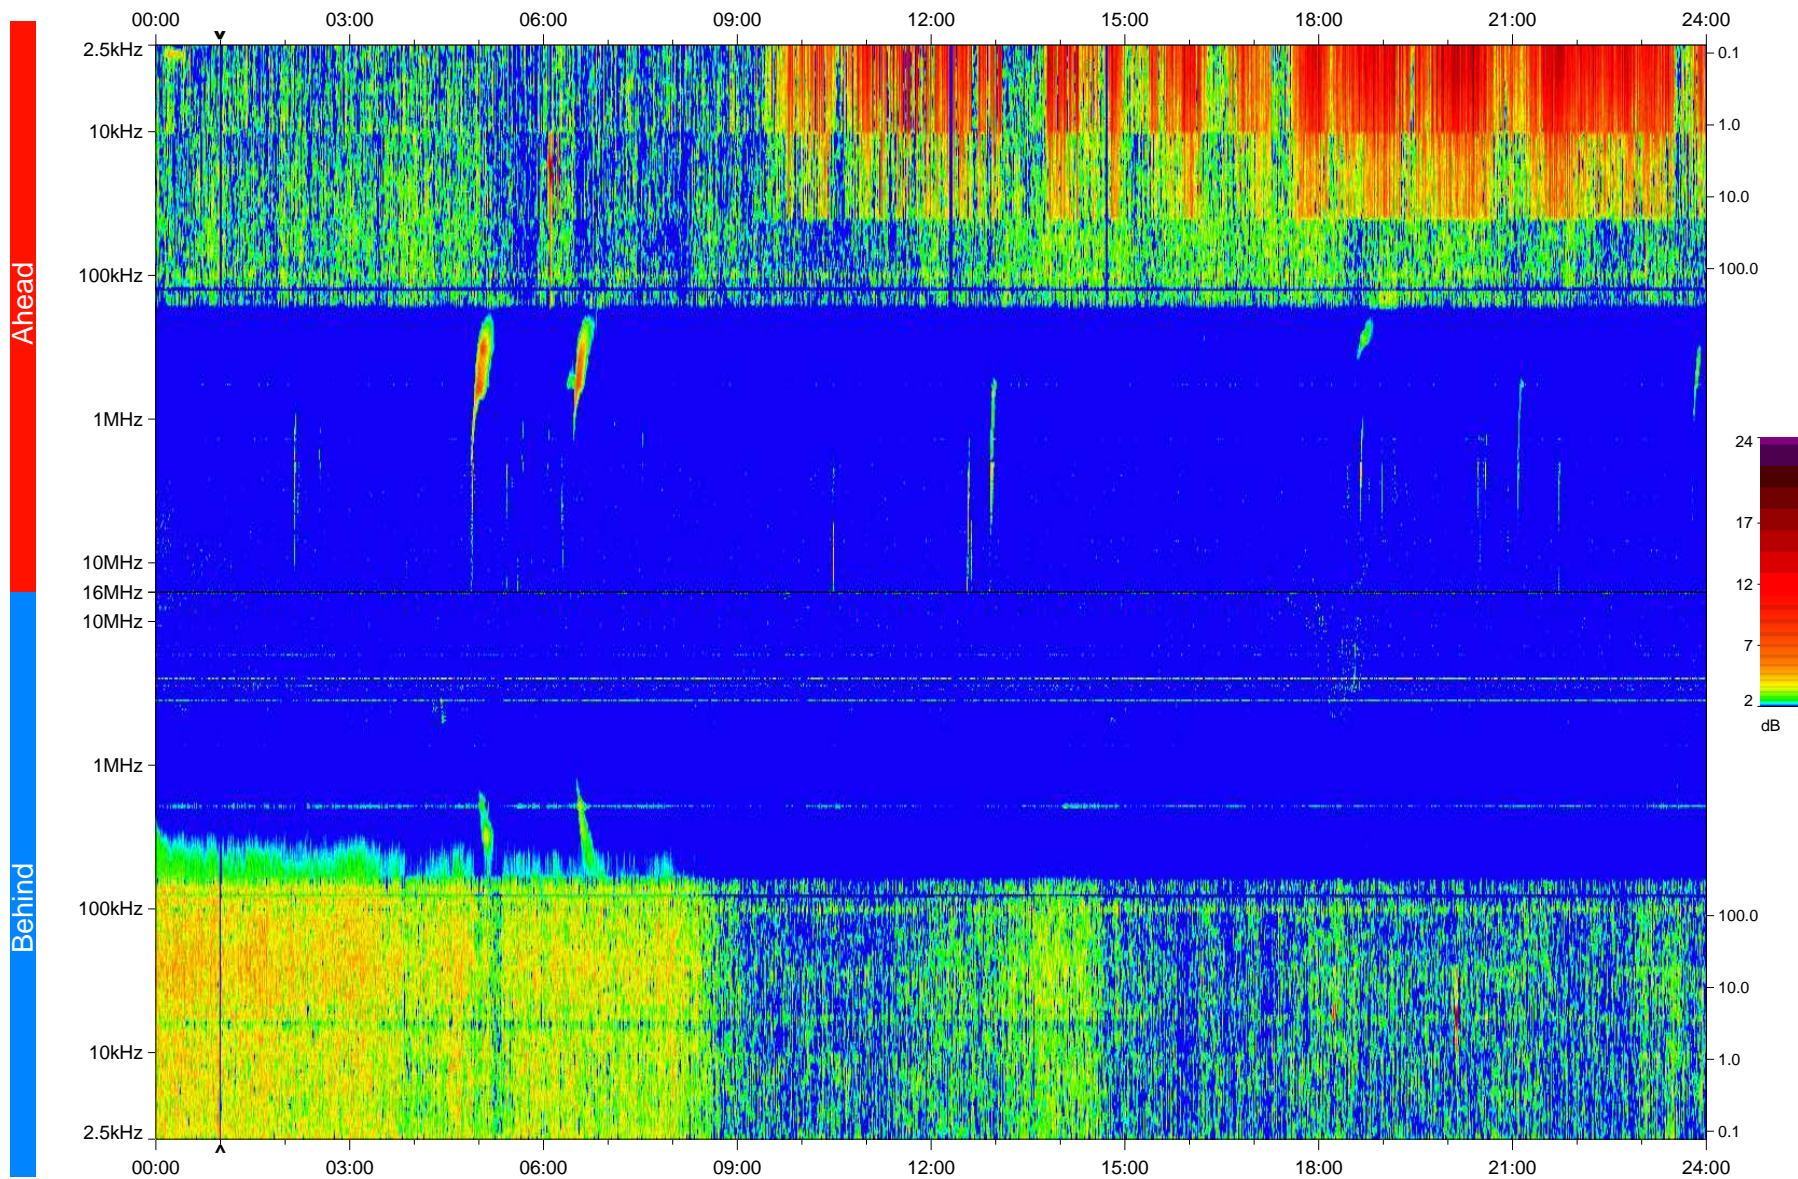

STEREO/WAVES Daily Summary - 05-Nov-2008 (DOY 310)

Ahead source file: swaves_ahead_2008_310_1_04.fin
Ahead PSE Angle: 41.4°

Behind PSE Angle: -40.6°
Behind source file: swaves_behind_2008_310_1_04.fin

Time (UTC)

file: stereo_swaves_daily-summary_color_20081105_v04
made by: space.umn.edu on macOS with IDL 8.8.2 on 2022-10-18 15:57:37, with TLib V945 / dynspec V311