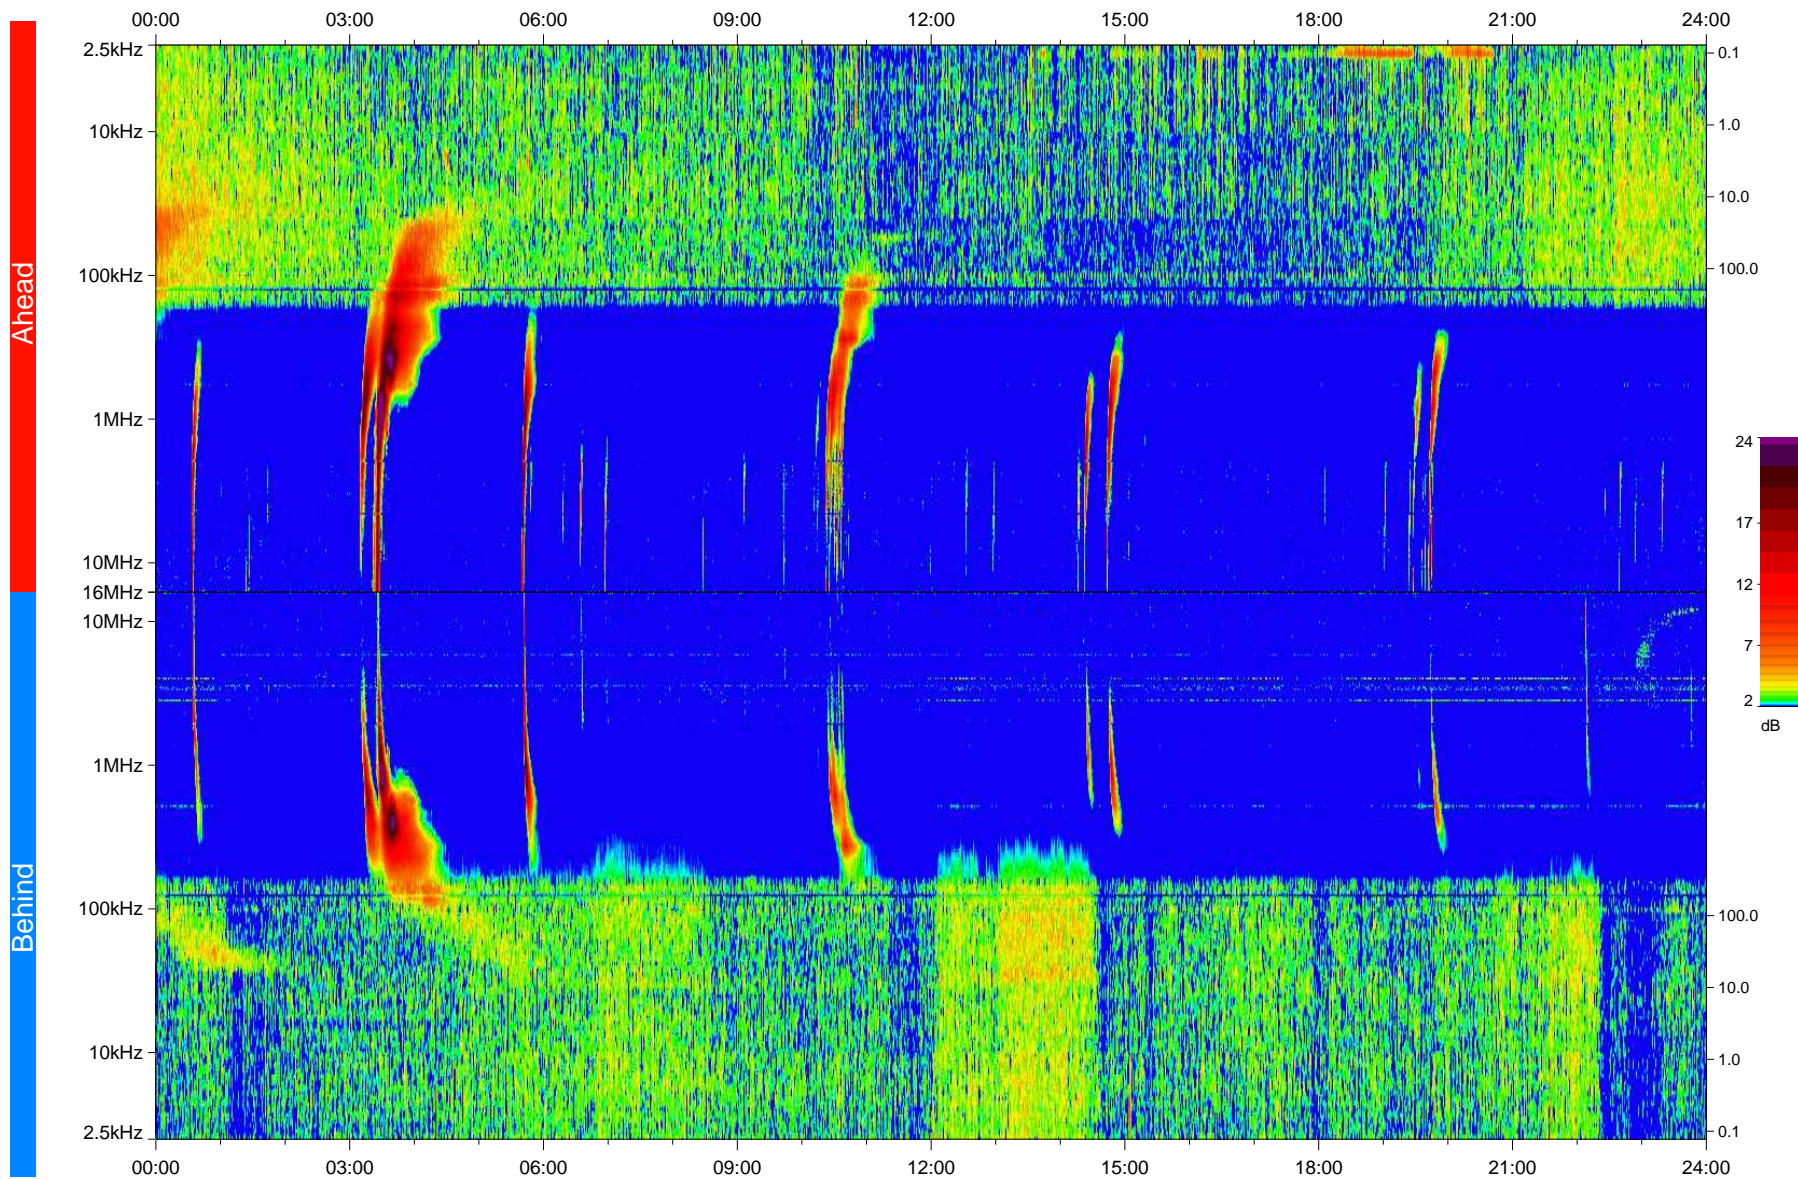

# STEREO/WAVES Daily Summary - 04-Nov-2008 (DOY 309)

Ahead source file: swaves\_ahead\_2008\_309\_1\_04.fin  
Ahead PSE Angle: 41.4°

Behind PSE Angle: -40.5°  
Behind source file: swaves\_behind\_2008\_309\_1\_04.fin

Time (UTC)

file: stereo\_swaves\_daily-summary\_color\_20081104\_v04  
made by: space.umn.edu on macOS with IDL 8.8.2 on 2022-10-18 15:54:46, with TLib V945 / dynspec V311