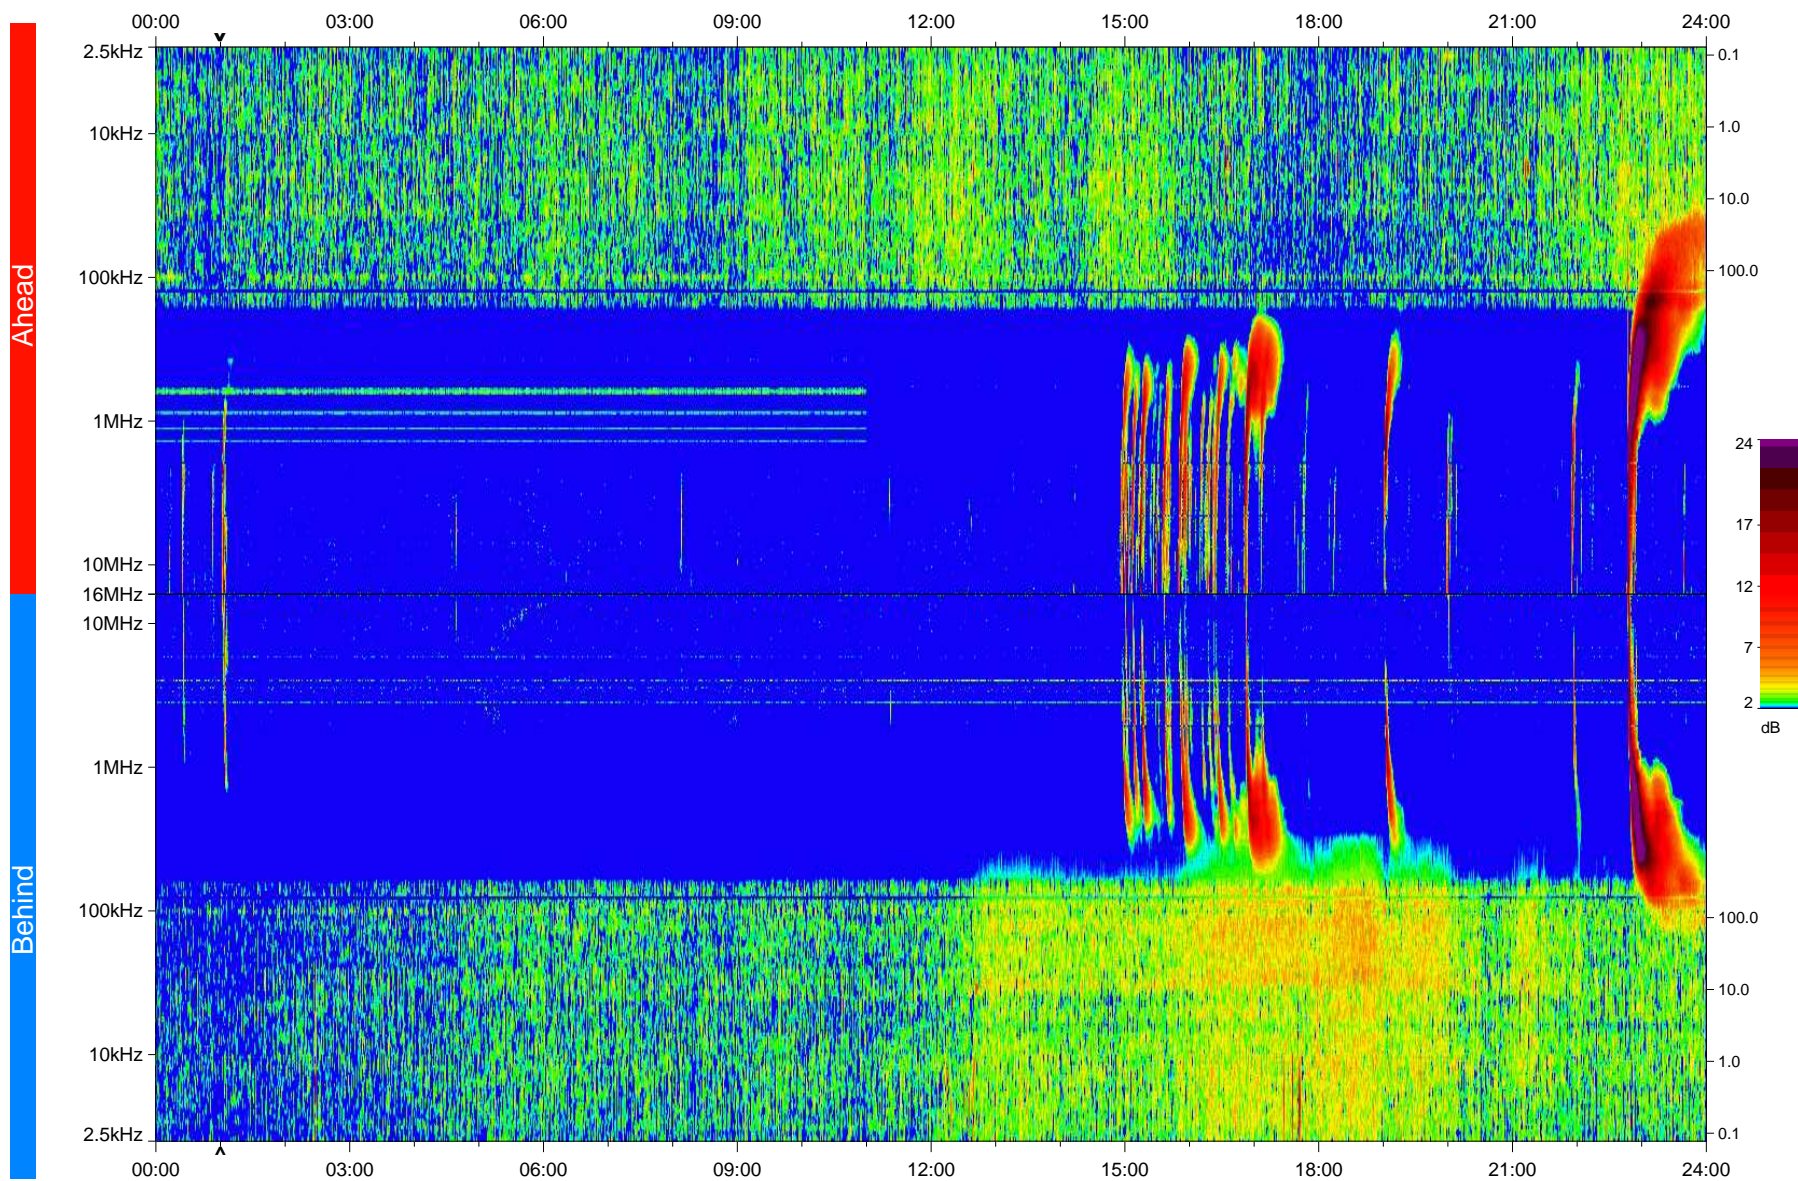

# STEREO/WAVES Daily Summary - 03-Nov-2008 (DOY 308)

Ahead source file: swaves\_ahead\_2008\_308\_1\_04.fin  
Ahead PSE Angle: 41.4°

Behind PSE Angle: -40.4°  
Behind source file: swaves\_behind\_2008\_308\_1\_04.fin

Time (UTC)

file: stereo\_swaves\_daily-summary\_color\_20081103\_v04  
made by: space.umn.edu on macOS with IDL 8.8.2 on 2022-10-18 15:51:55, with TLib V945 / dynspec V311