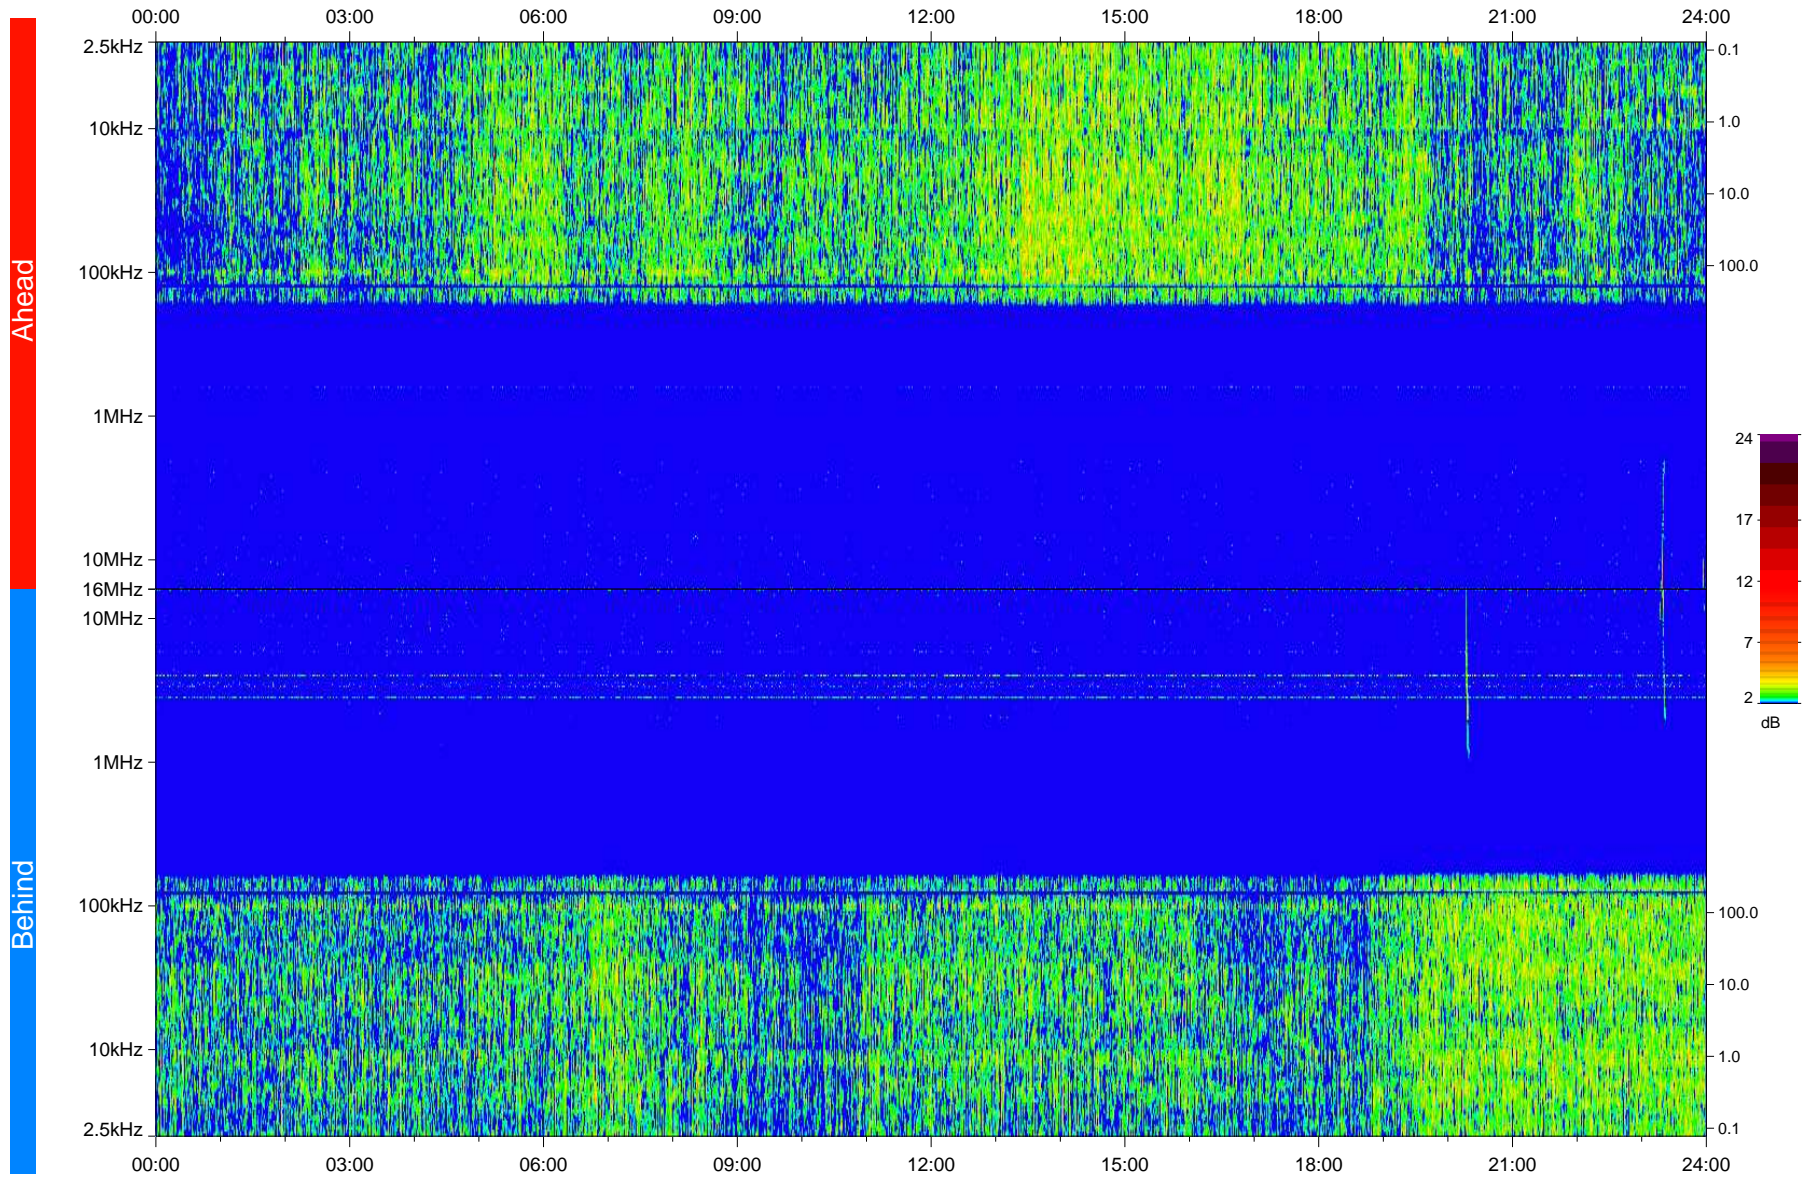

STEREO/WAVES Daily Summary - 02-Nov-2008 (DOY 307)

Ahead source file: swaves_ahead_2008_307_1_04.fin
Ahead PSE Angle: 41.3°

Behind PSE Angle: -40.3°
Behind source file: swaves_behind_2008_307_1_04.fin

Time (UTC)

file: stereo_swaves_daily-summary_color_20081102_v04
made by: space.umn.edu on macOS with IDL 8.8.2 on 2022-10-18 15:49:03, with TMLib V945 / dynspec V311