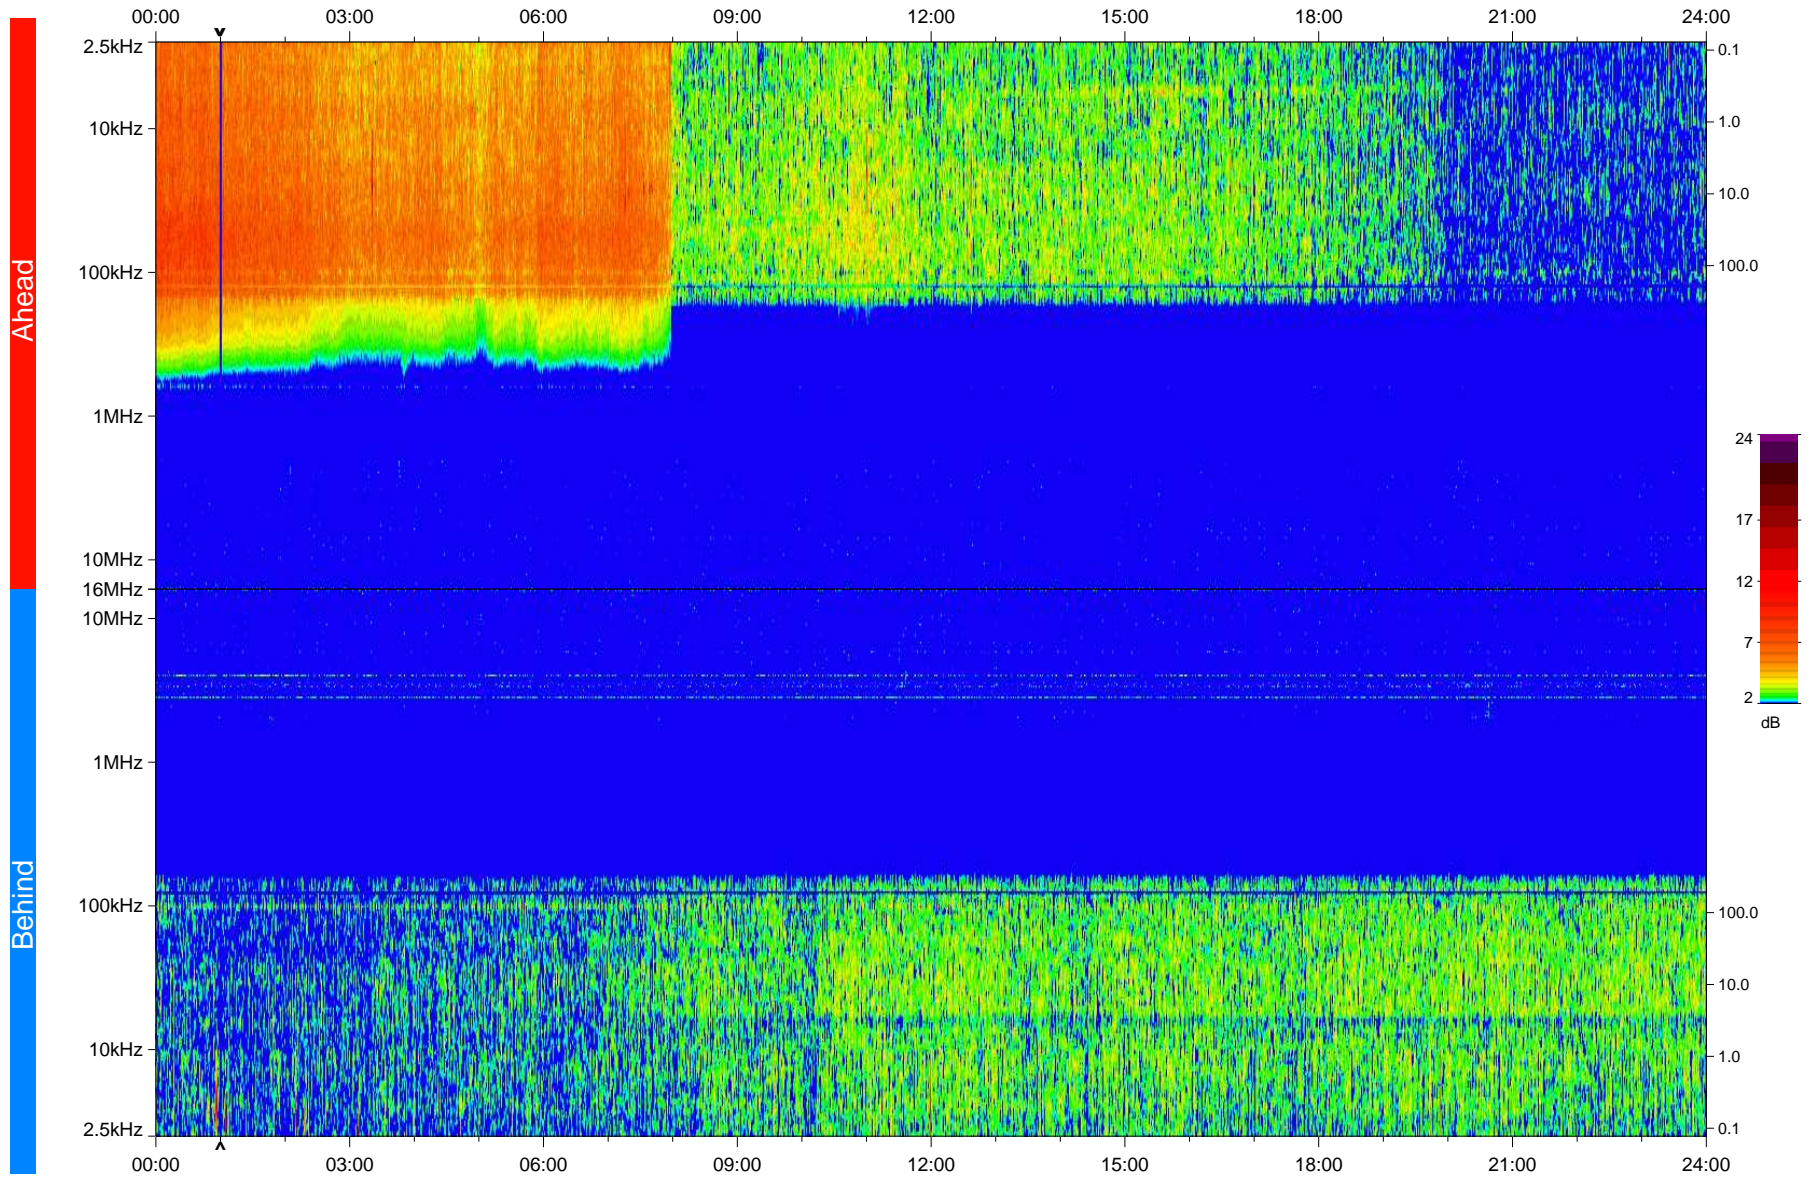

STEREO/WAVES Daily Summary - 01-Nov-2008 (DOY 306)

Ahead source file: swaves_ahead_2008_306_1_04.fin
Ahead PSE Angle: 41.3°

Behind PSE Angle: -40.2°
Behind source file: swaves_behind_2008_306_1_04.fin

Time (UTC)

file: stereo_swaves_daily-summary_color_20081101_v04
made by: space.umn.edu on macOS with IDL 8.8.2 on 2022-10-18 15:46:12, with TMLib V945 / dynspec V311