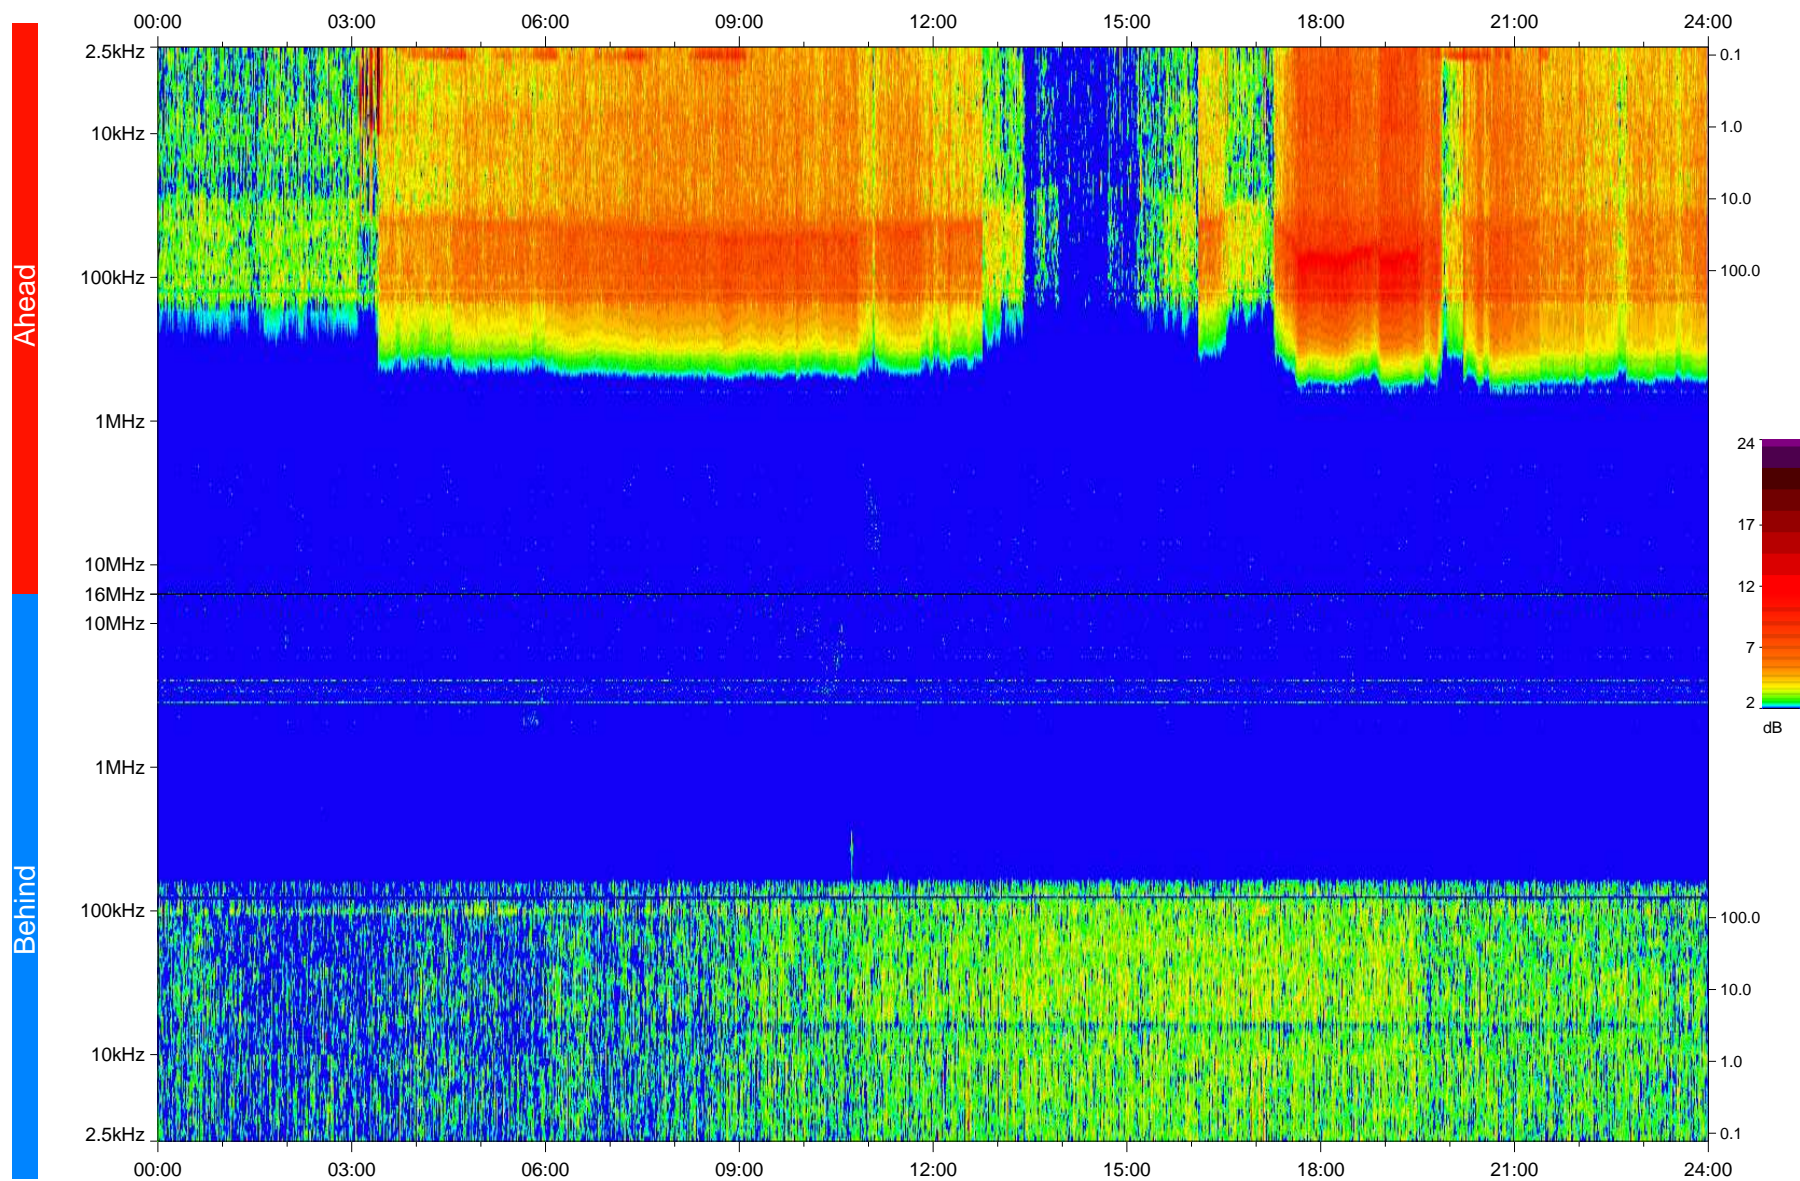

STEREO/WAVES Daily Summary - 31-Oct-2008 (DOY 305)

Ahead source file: swaves_ahead_2008_305_1_04.fin
Ahead PSE Angle: 41.3°

Behind PSE Angle: -40.0°
Behind source file: swaves_behind_2008_305_1_04.fin

Time (UTC)

file: stereo_swaves_daily-summary_color_20081031_v04
made by: space.umn.edu on macOS with IDL 8.8.2 on 2022-10-18 15:43:22, with TMLib V945 / dynspec V311