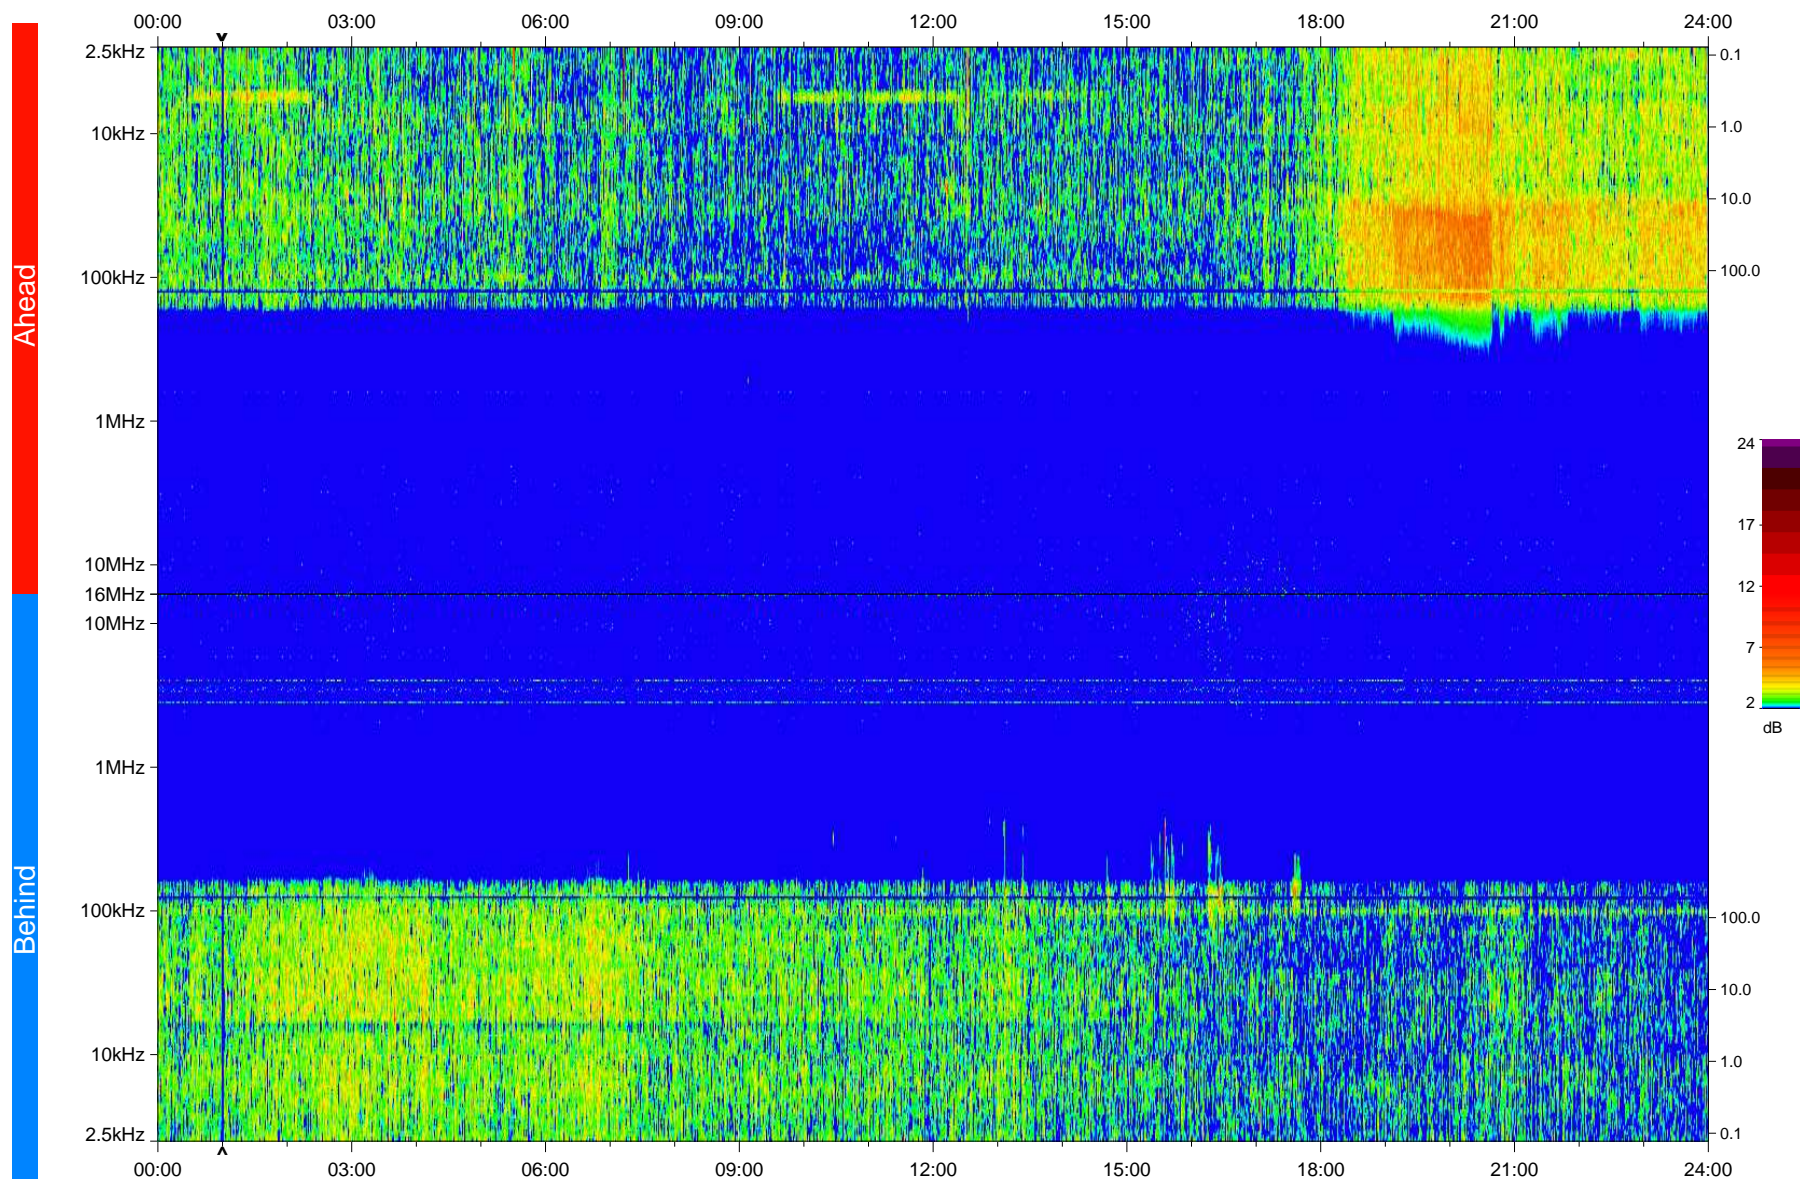

# STEREO/WAVES Daily Summary - 30-Oct-2008 (DOY 304)

Ahead source file: swaves\_ahead\_2008\_304\_1\_04.fin  
Ahead PSE Angle: 41.2°

Behind PSE Angle: -39.9°  
Behind source file: swaves\_behind\_2008\_304\_1\_04.fin

Time (UTC)

file: stereo\_swaves\_daily-summary\_color\_20081030\_v04  
made by: space.umn.edu on macOS with IDL 8.8.2 on 2022-10-18 15:40:31, with TLib V945 / dynspec V311