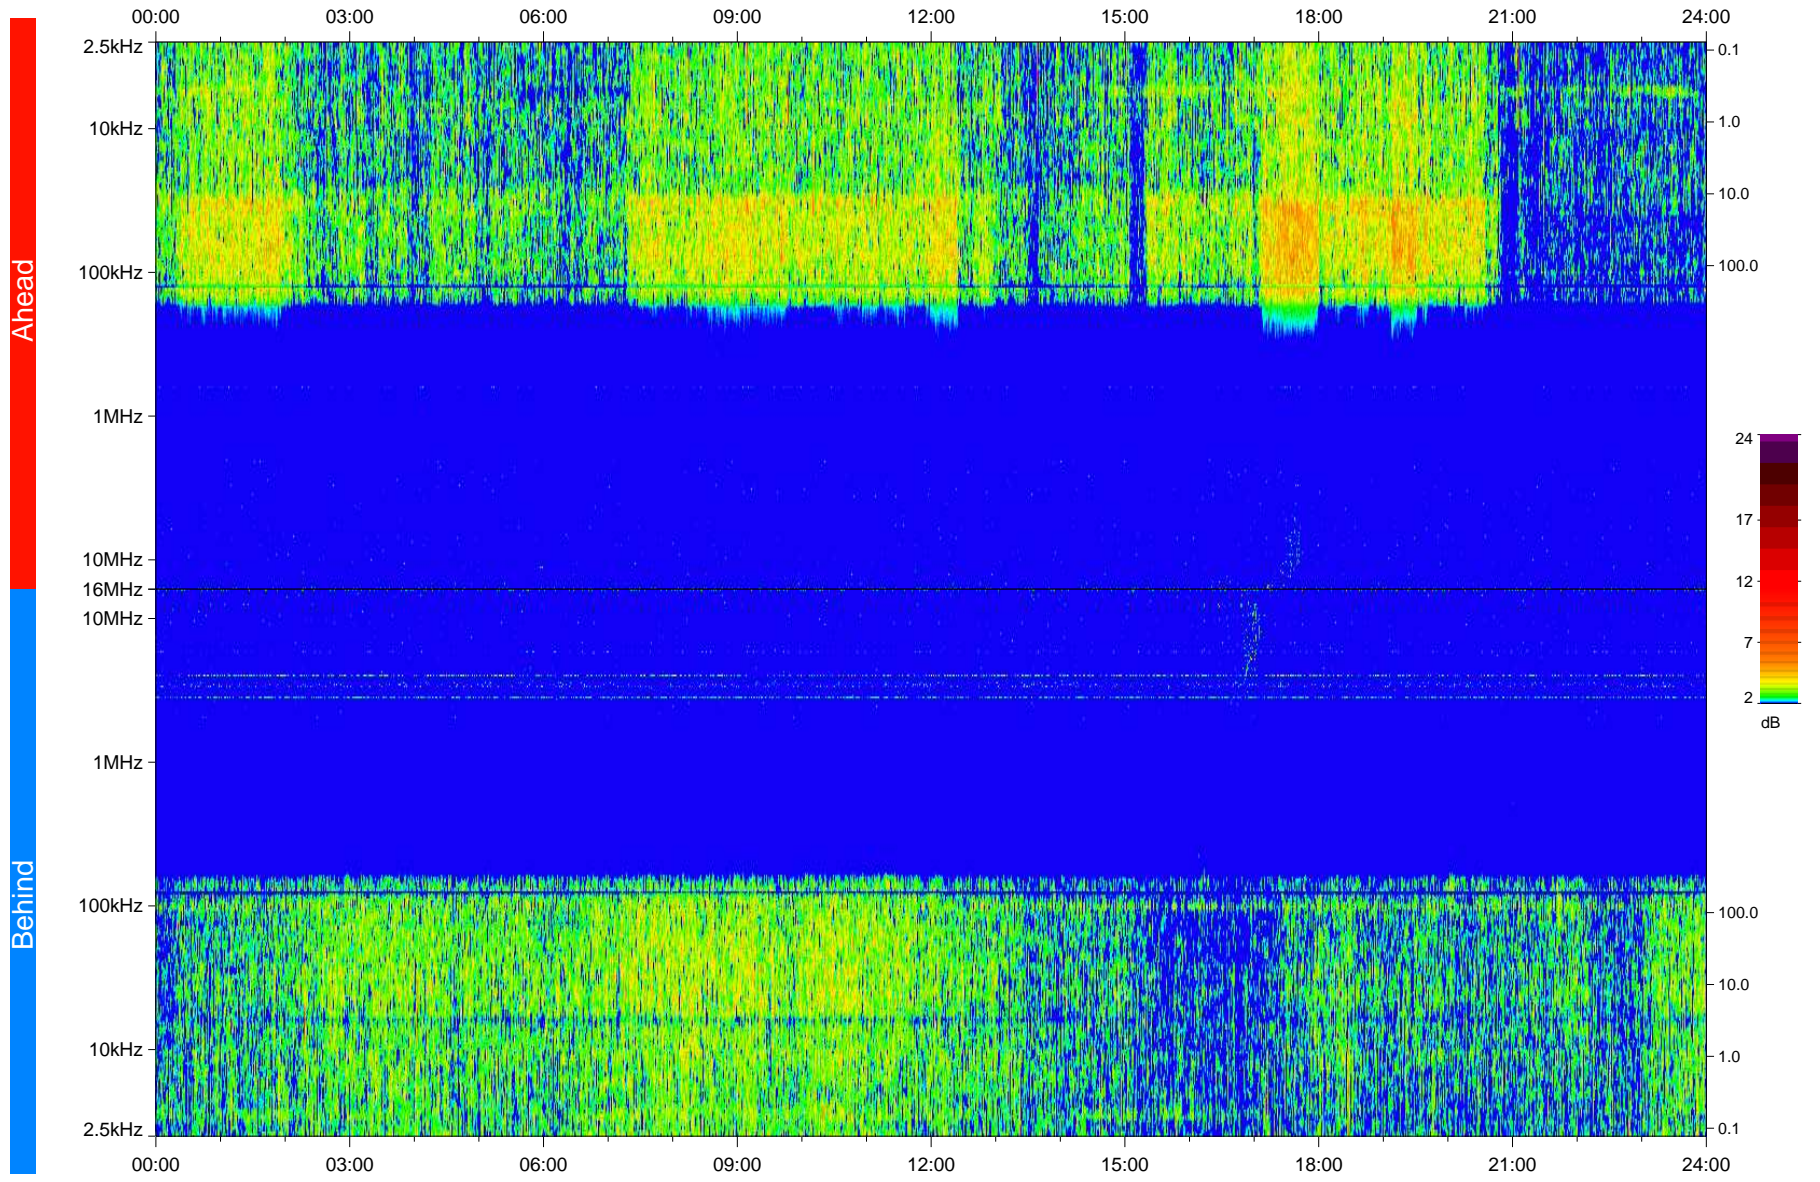

STEREO/WAVES Daily Summary - 29-Oct-2008 (DOY 303)

Ahead source file: swaves_ahead_2008_303_1_04.fin
Ahead PSE Angle: 41.2°

Behind PSE Angle: -39.8°
Behind source file: swaves_behind_2008_303_1_04.fin

Time (UTC)

file: stereo_swaves_daily-summary_color_20081029_v04
made by: space.umn.edu on macOS with IDL 8.8.2 on 2022-10-18 15:37:40, with TMLib V945 / dynspec V311