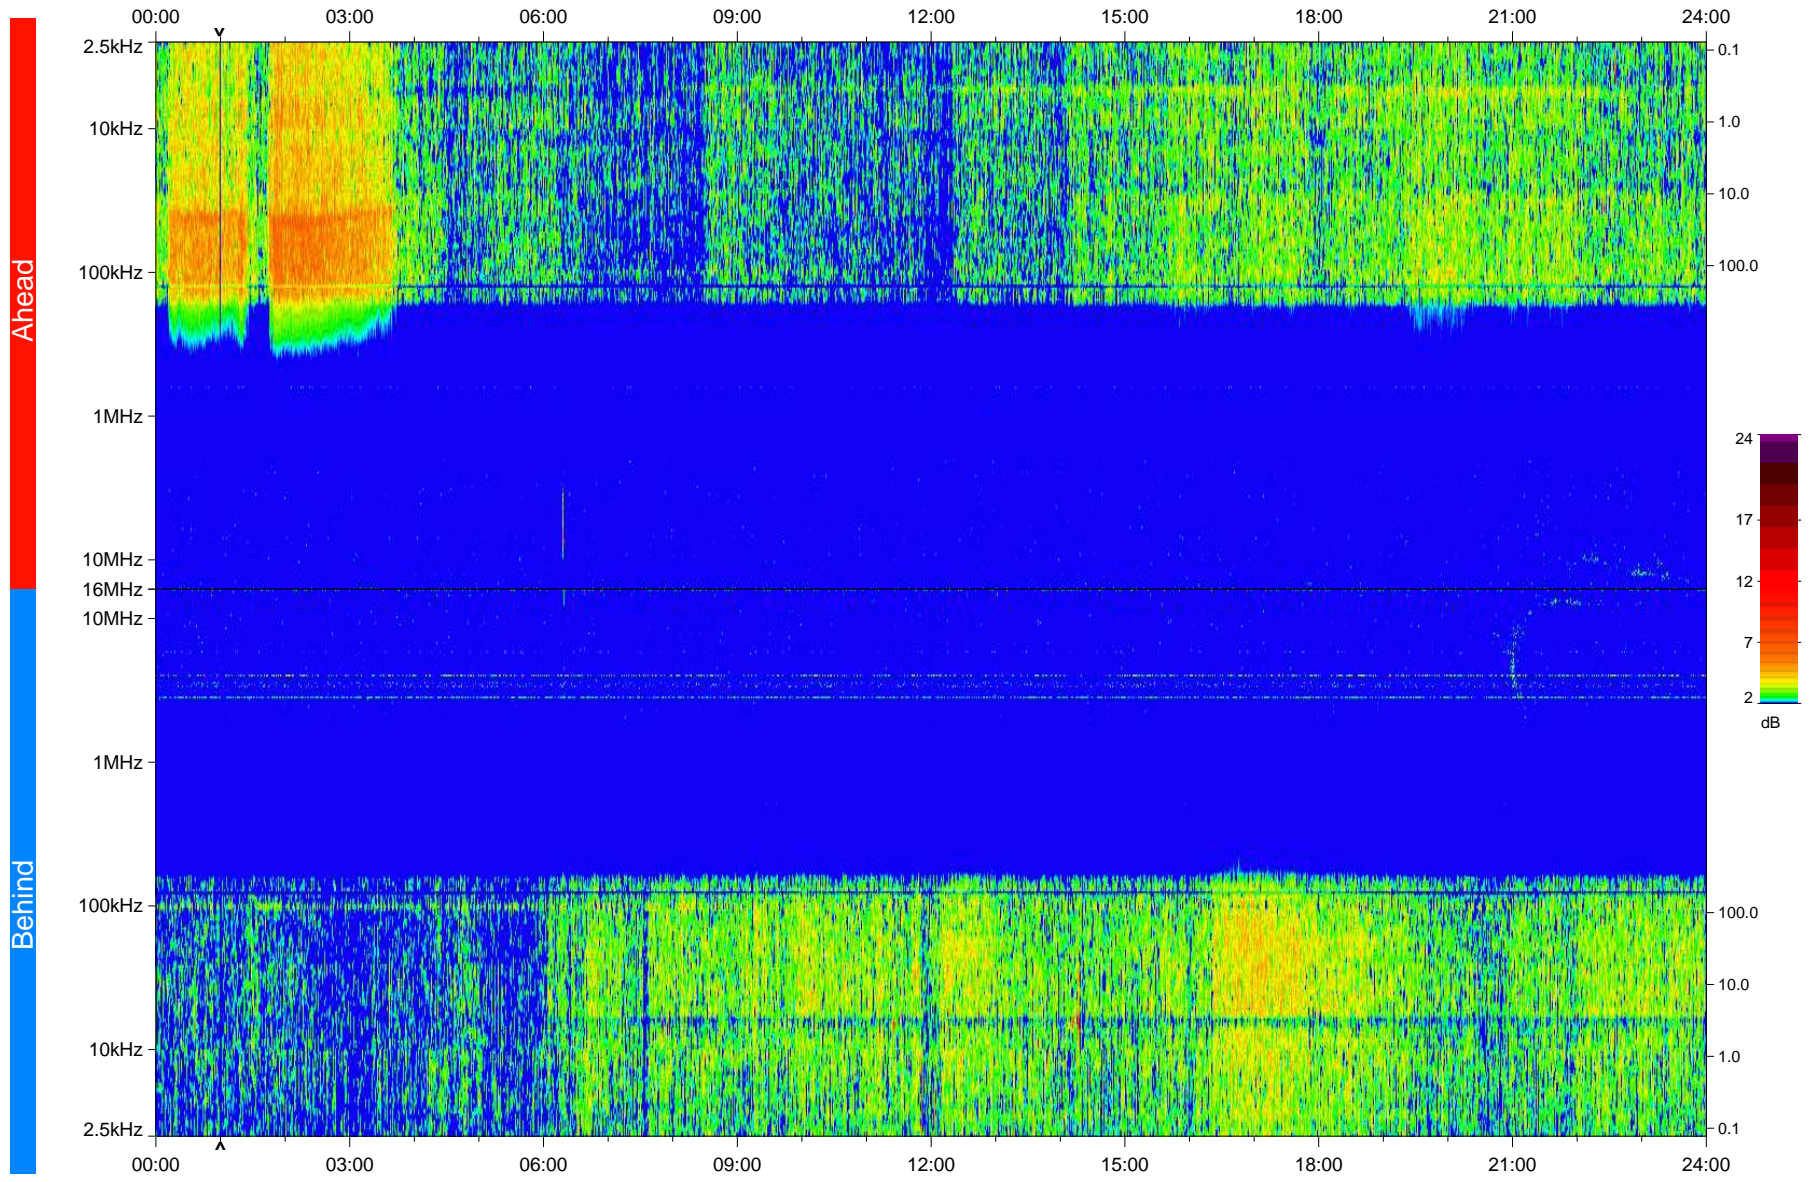

STEREO/WAVES Daily Summary - 28-Oct-2008 (DOY 302)

Ahead source file: swaves_ahead_2008_302_1_04.fin
Ahead PSE Angle: 41.1°

Behind PSE Angle: -39.7°
Behind source file: swaves_behind_2008_302_1_04.fin

Time (UTC)

file: stereo_swaves_daily-summary_color_20081028_v04
made by: space.umn.edu on macOS with IDL 8.8.2 on 2022-10-18 15:34:48, with TMLib V945 / dynspec V311