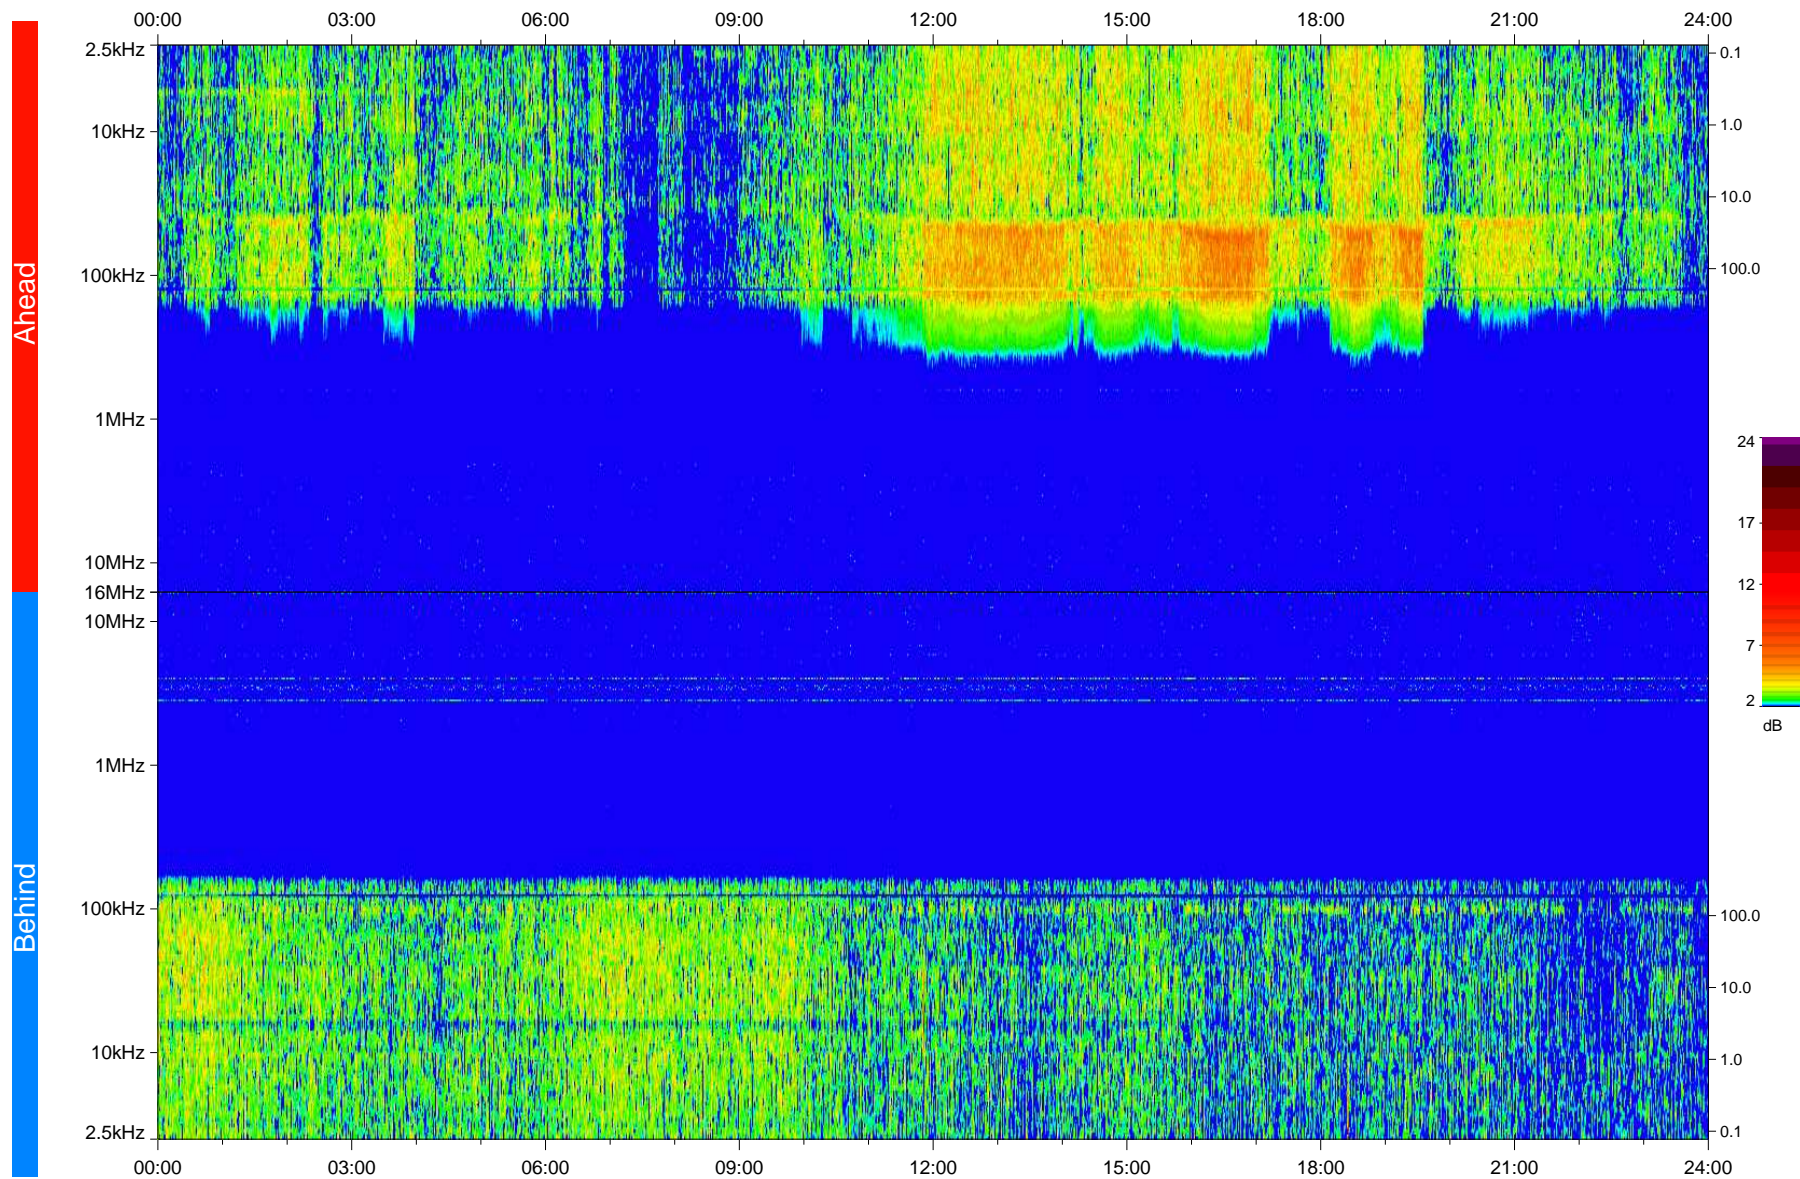

STEREO/WAVES Daily Summary - 27-Oct-2008 (DOY 301)

Ahead source file: swaves_ahead_2008_301_1_04.fin
Ahead PSE Angle: 41.1°

Behind PSE Angle: -39.6°
Behind source file: swaves_behind_2008_301_1_04.fin

Time (UTC)

file: stereo_swaves_daily-summary_color_20081027_v04
made by: space.umn.edu on macOS with IDL 8.8.2 on 2022-10-18 15:31:55, with TMatlab V945 / dynspec V311