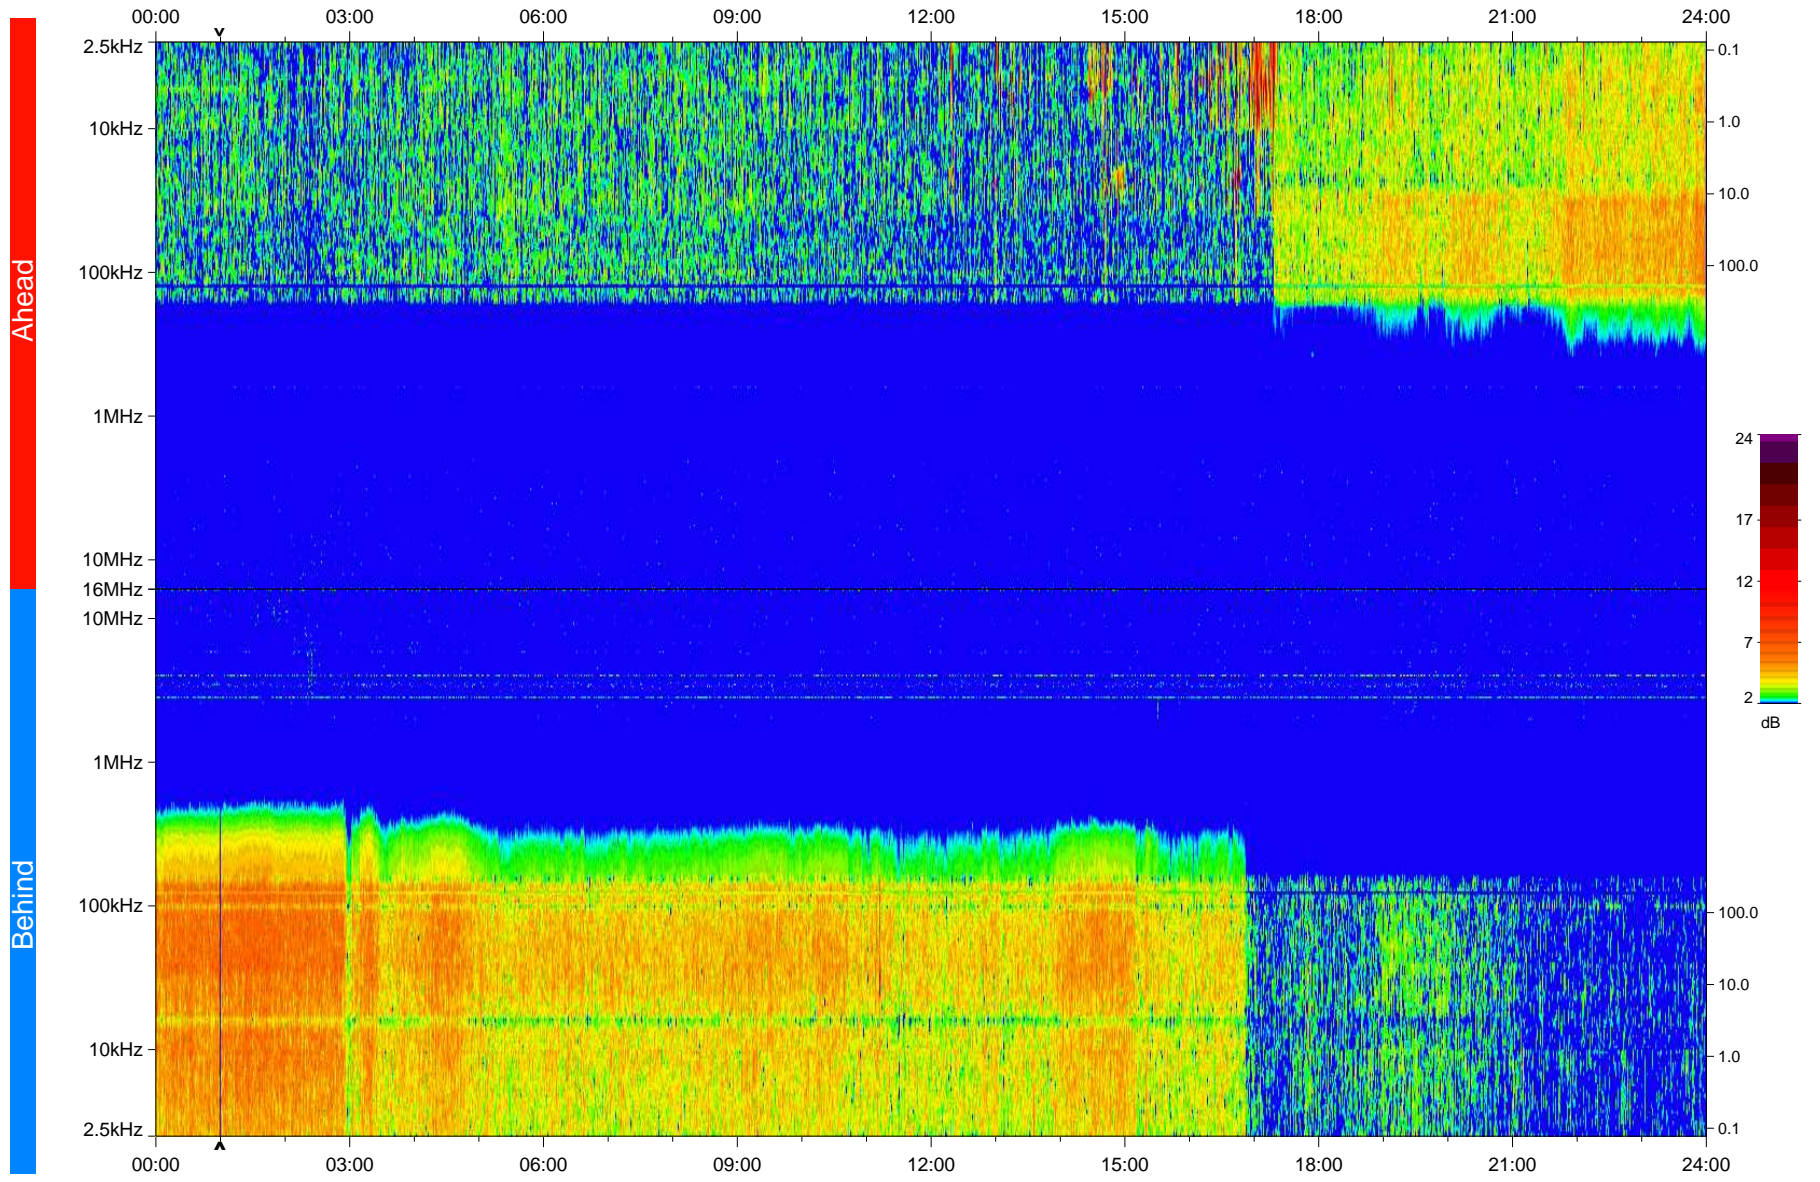

# STEREO/WAVES Daily Summary - 26-Oct-2008 (DOY 300)

Ahead source file: swaves\_ahead\_2008\_300\_1\_04.fin  
Ahead PSE Angle: 41.1°

Behind PSE Angle: -39.5°  
Behind source file: swaves\_behind\_2008\_300\_1\_04.fin

Time (UTC)

file: stereo\_swaves\_daily-summary\_color\_20081026\_v04  
made by: space.umn.edu on macOS with IDL 8.8.2 on 2022-10-18 15:29:05, with TLib V945 / dynspec V311