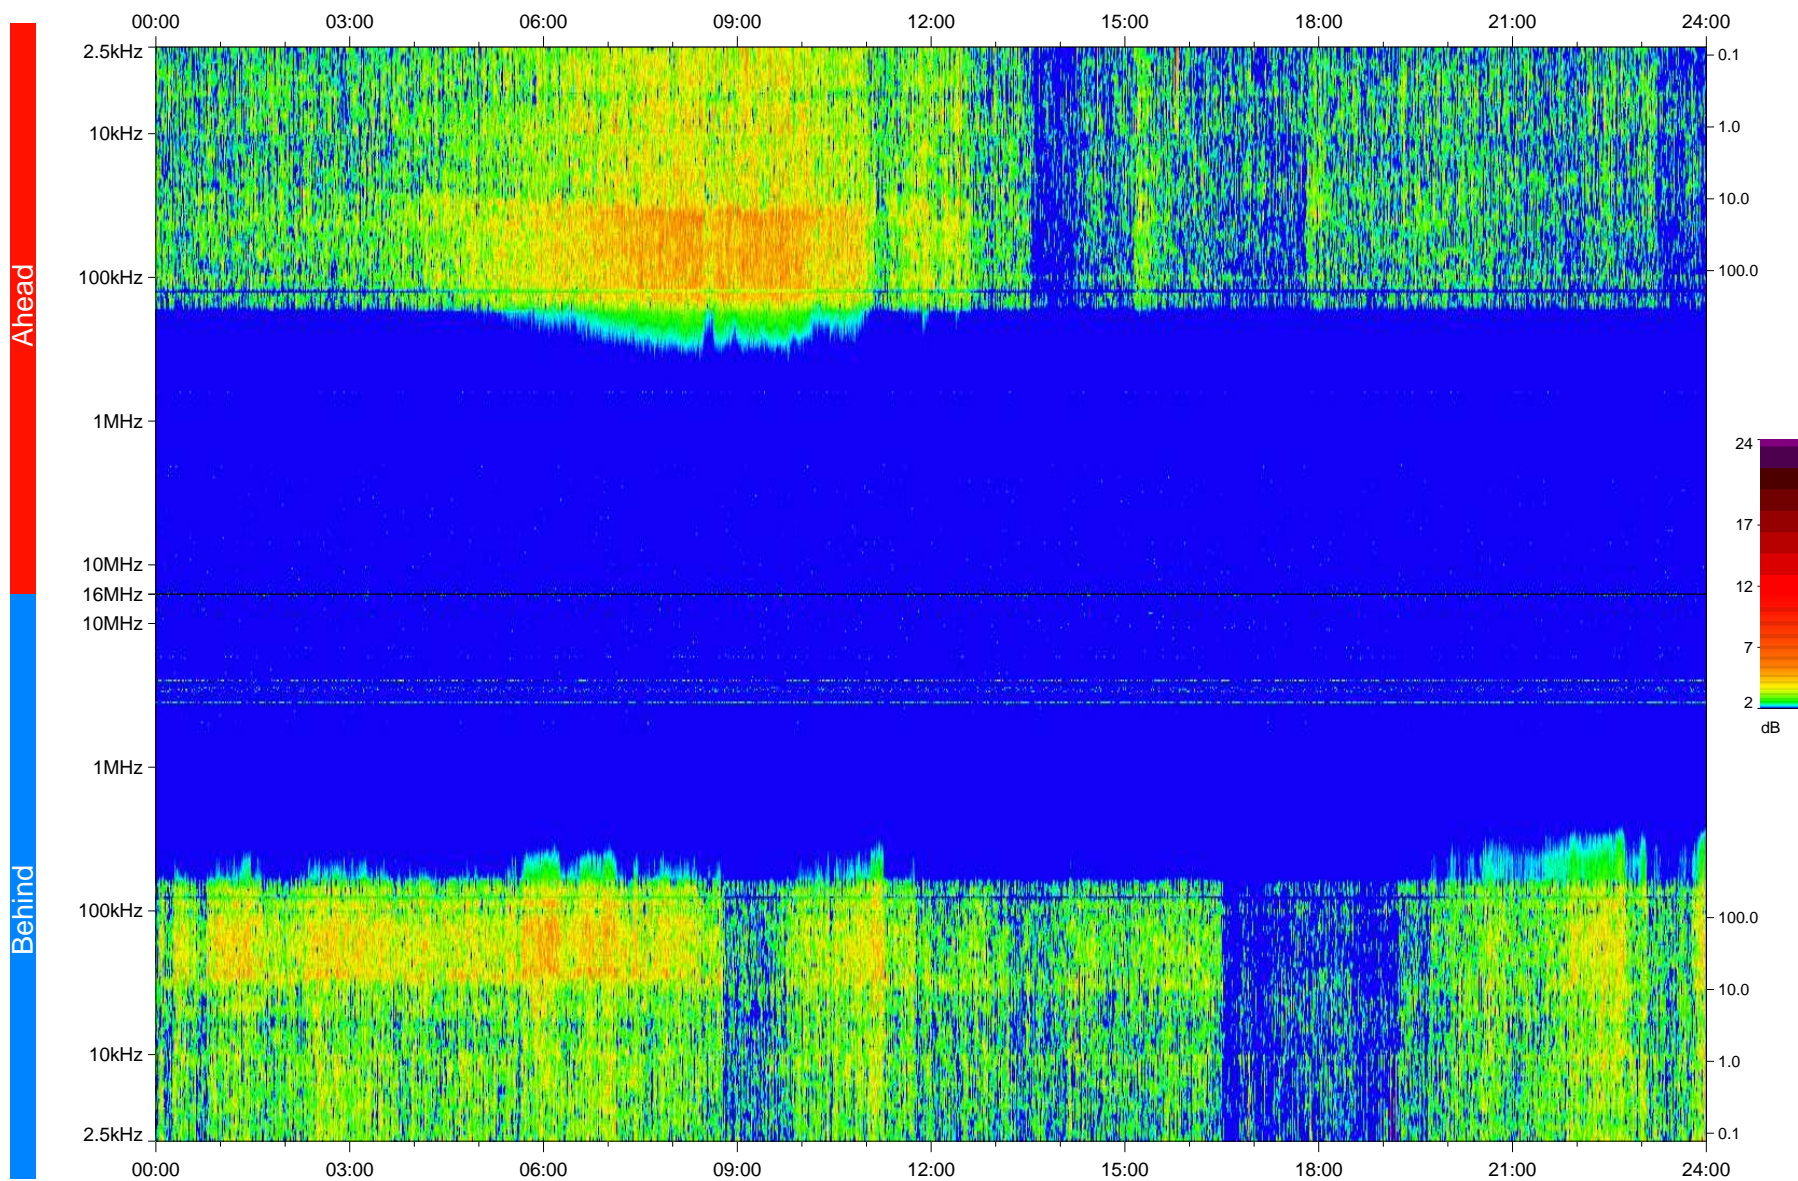

STEREO/WAVES Daily Summary - 25-Oct-2008 (DOY 299)

Ahead source file: swaves_ahead_2008_299_1_04.fin
Ahead PSE Angle: 41.0°

Behind PSE Angle: -39.3°
Behind source file: swaves_behind_2008_299_1_04.fin

Time (UTC)

file: stereo_swaves_daily-summary_color_20081025_v04
made by: space.umn.edu on macOS with IDL 8.8.2 on 2022-10-18 15:26:11, with TLib V945 / dynspec V311