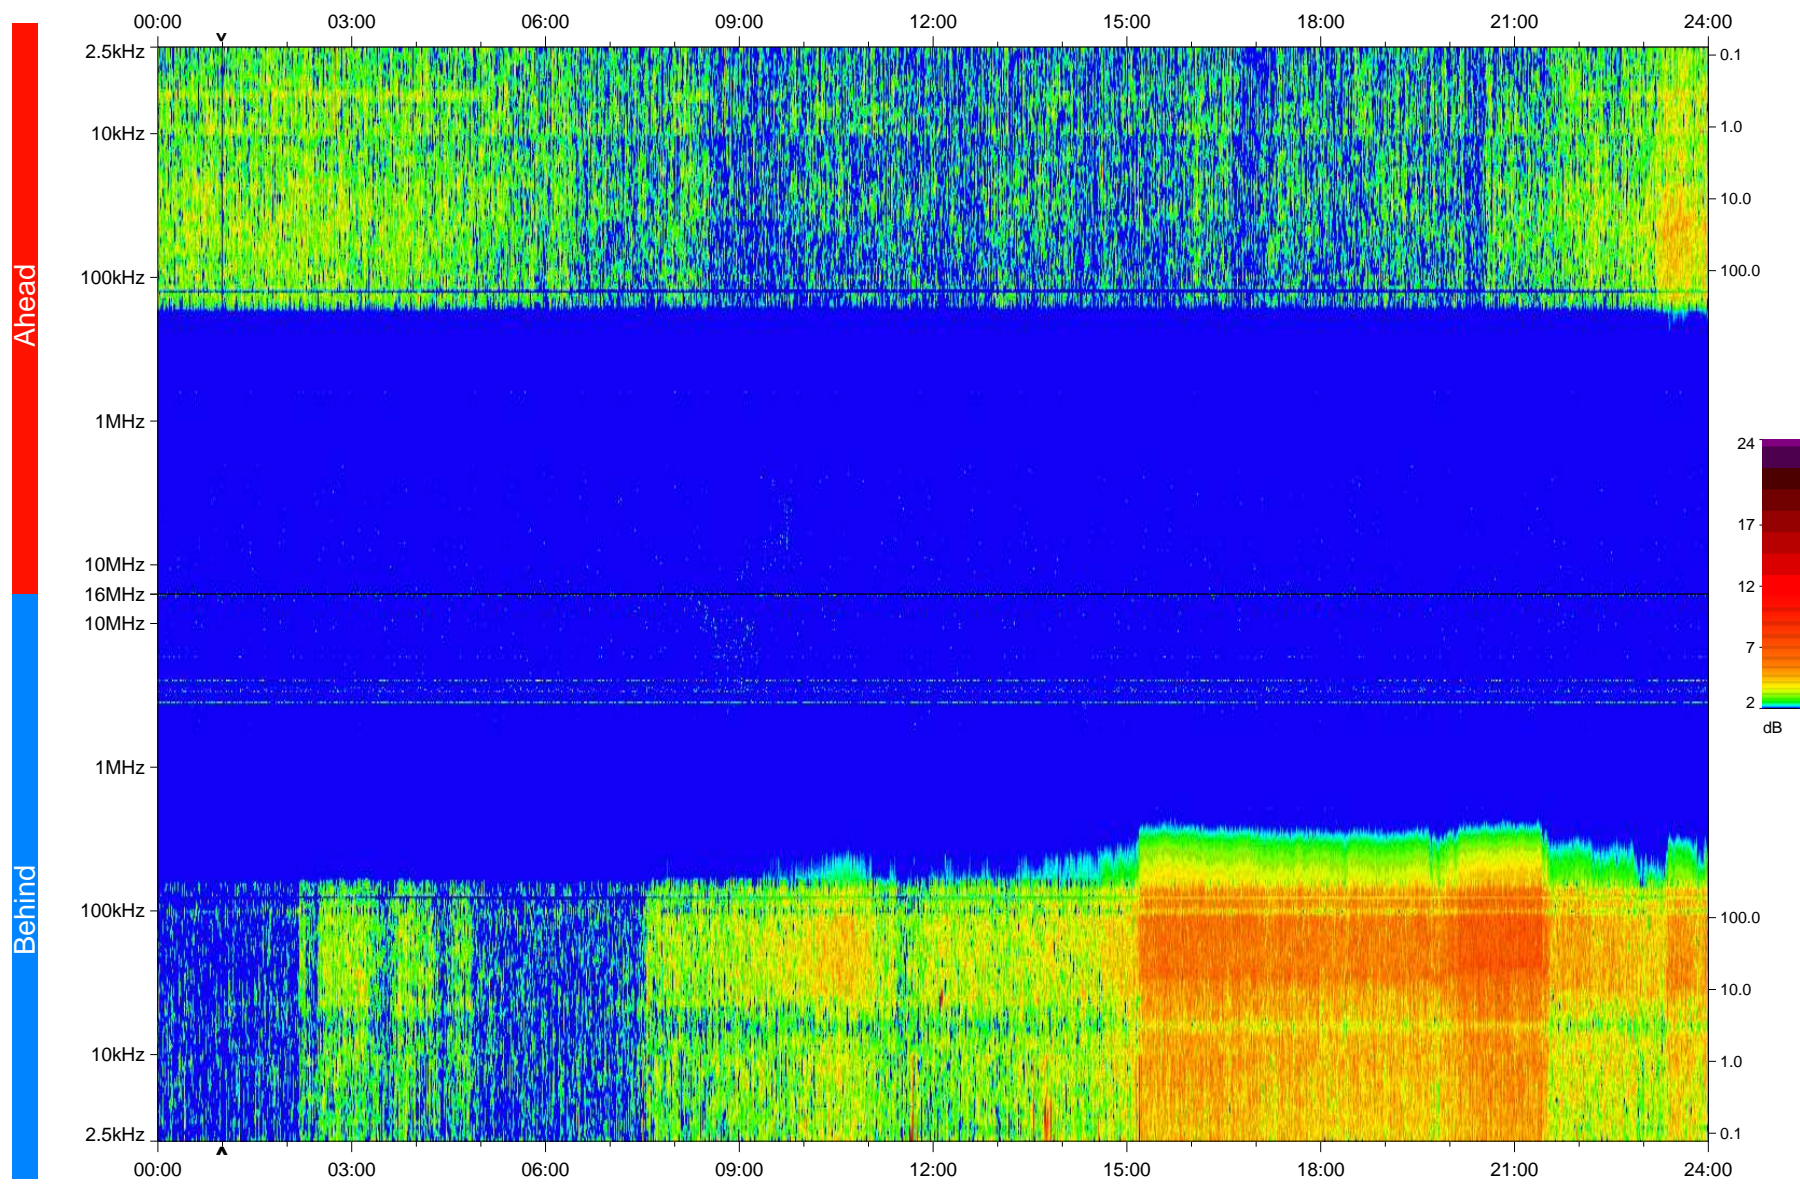

# STEREO/WAVES Daily Summary - 24-Oct-2008 (DOY 298)

Ahead source file: swaves\_ahead\_2008\_298\_1\_04.fin  
Ahead PSE Angle: 41.0°

Behind PSE Angle: -39.2°  
Behind source file: swaves\_behind\_2008\_298\_1\_04.fin

Time (UTC)

file: stereo\_swaves\_daily-summary\_color\_20081024\_v04  
made by: space.umn.edu on macOS with IDL 8.8.2 on 2022-10-18 15:23:20, with TLib V945 / dynspec V311