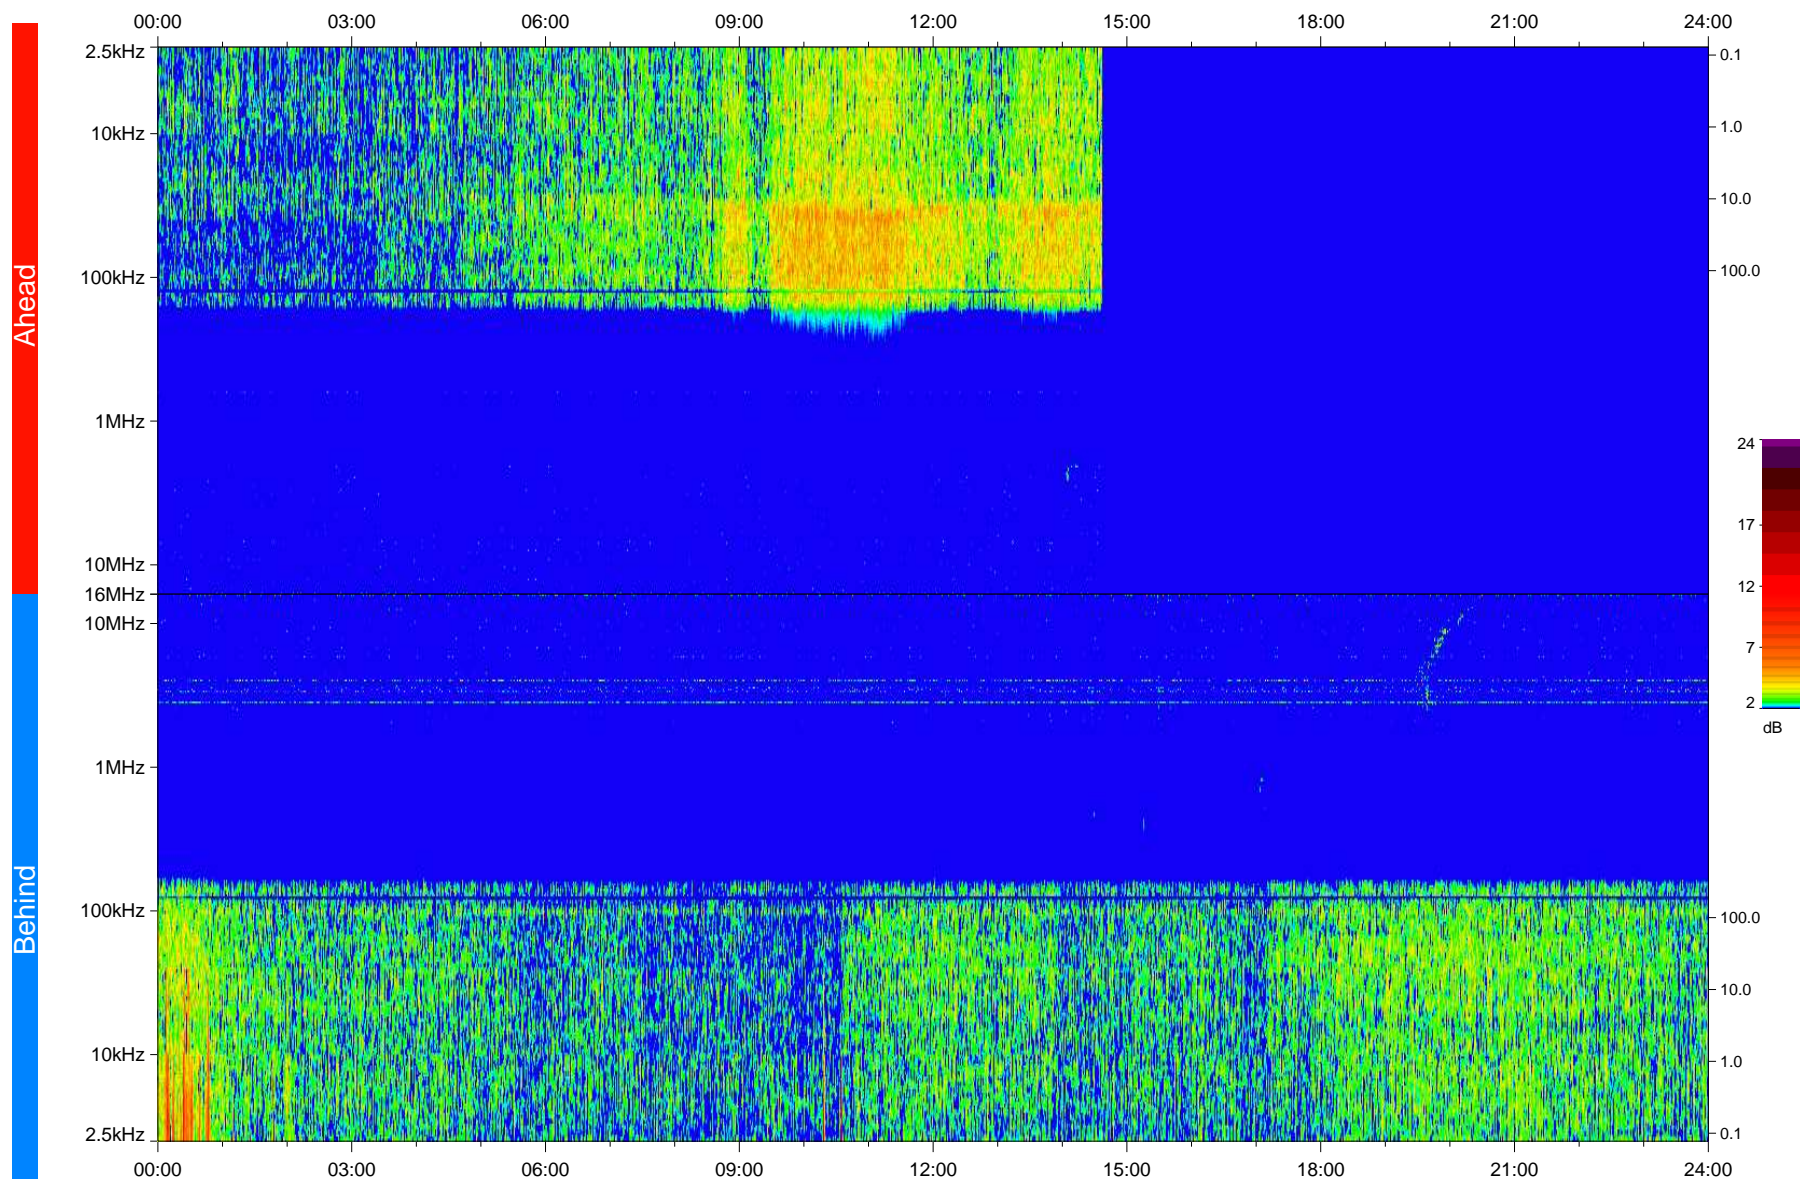

# STEREO/WAVES Daily Summary - 21-Oct-2008 (DOY 295)

Ahead source file: swaves\_ahead\_2008\_295\_1\_04.fin  
Ahead PSE Angle: 40.9°

Behind PSE Angle: -38.8°  
Behind source file: swaves\_behind\_2008\_295\_1\_04.fin

Time (UTC)

file: stereo\_swaves\_daily-summary\_color\_20081021\_v04  
made by: space.umn.edu on macOS with IDL 8.8.2 on 2022-10-18 15:15:05, with TMLib V945 / dynspec V311