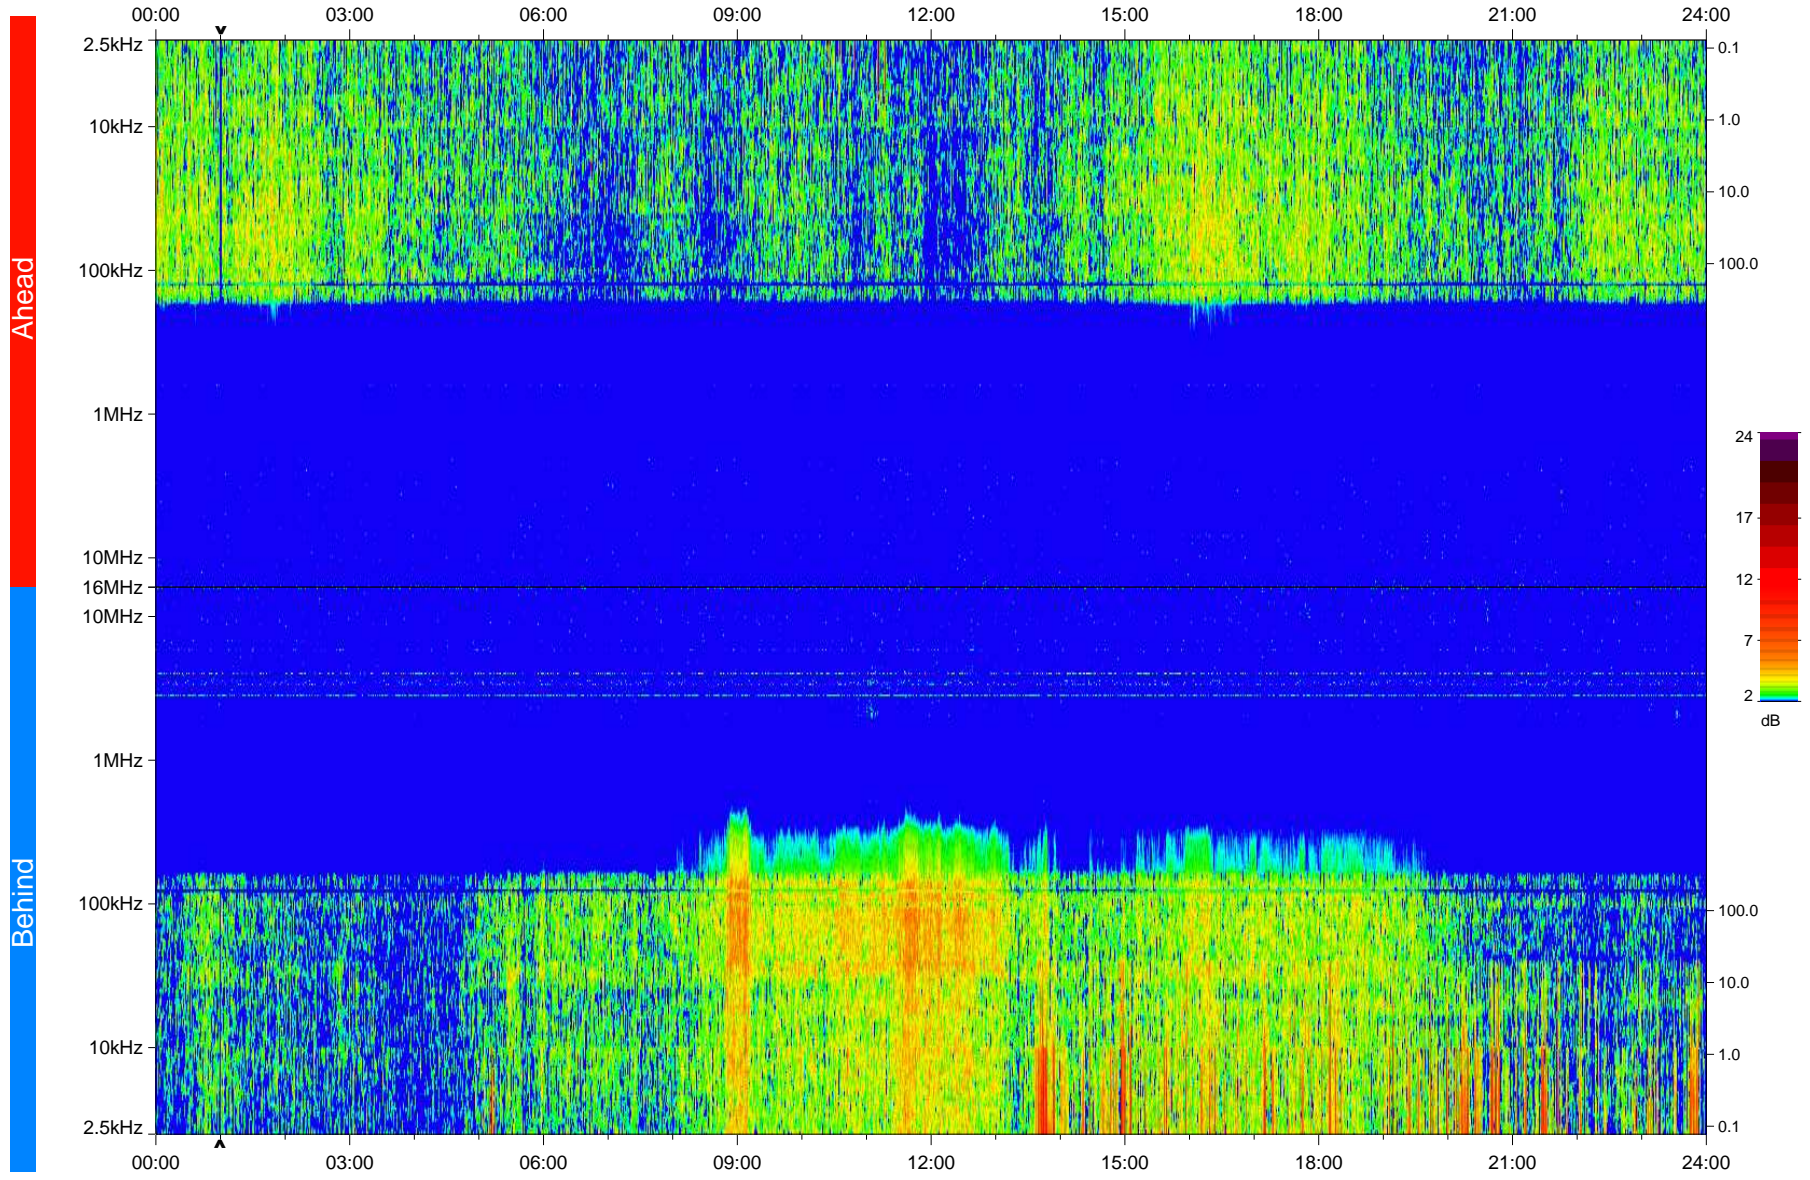

STEREO/WAVES Daily Summary - 20-Oct-2008 (DOY 294)

Ahead source file: swaves_ahead_2008_294_1_04.fin
Ahead PSE Angle: 40.7°

Behind PSE Angle: -38.8°
Behind source file: swaves_behind_2008_294_1_04.fin

Time (UTC)

file: stereo_swaves_daily-summary_color_20081020_v04
made by: space.umn.edu on macOS with IDL 8.8.2 on 2022-10-18 15:12:35, with TLib V945 / dynspec V311