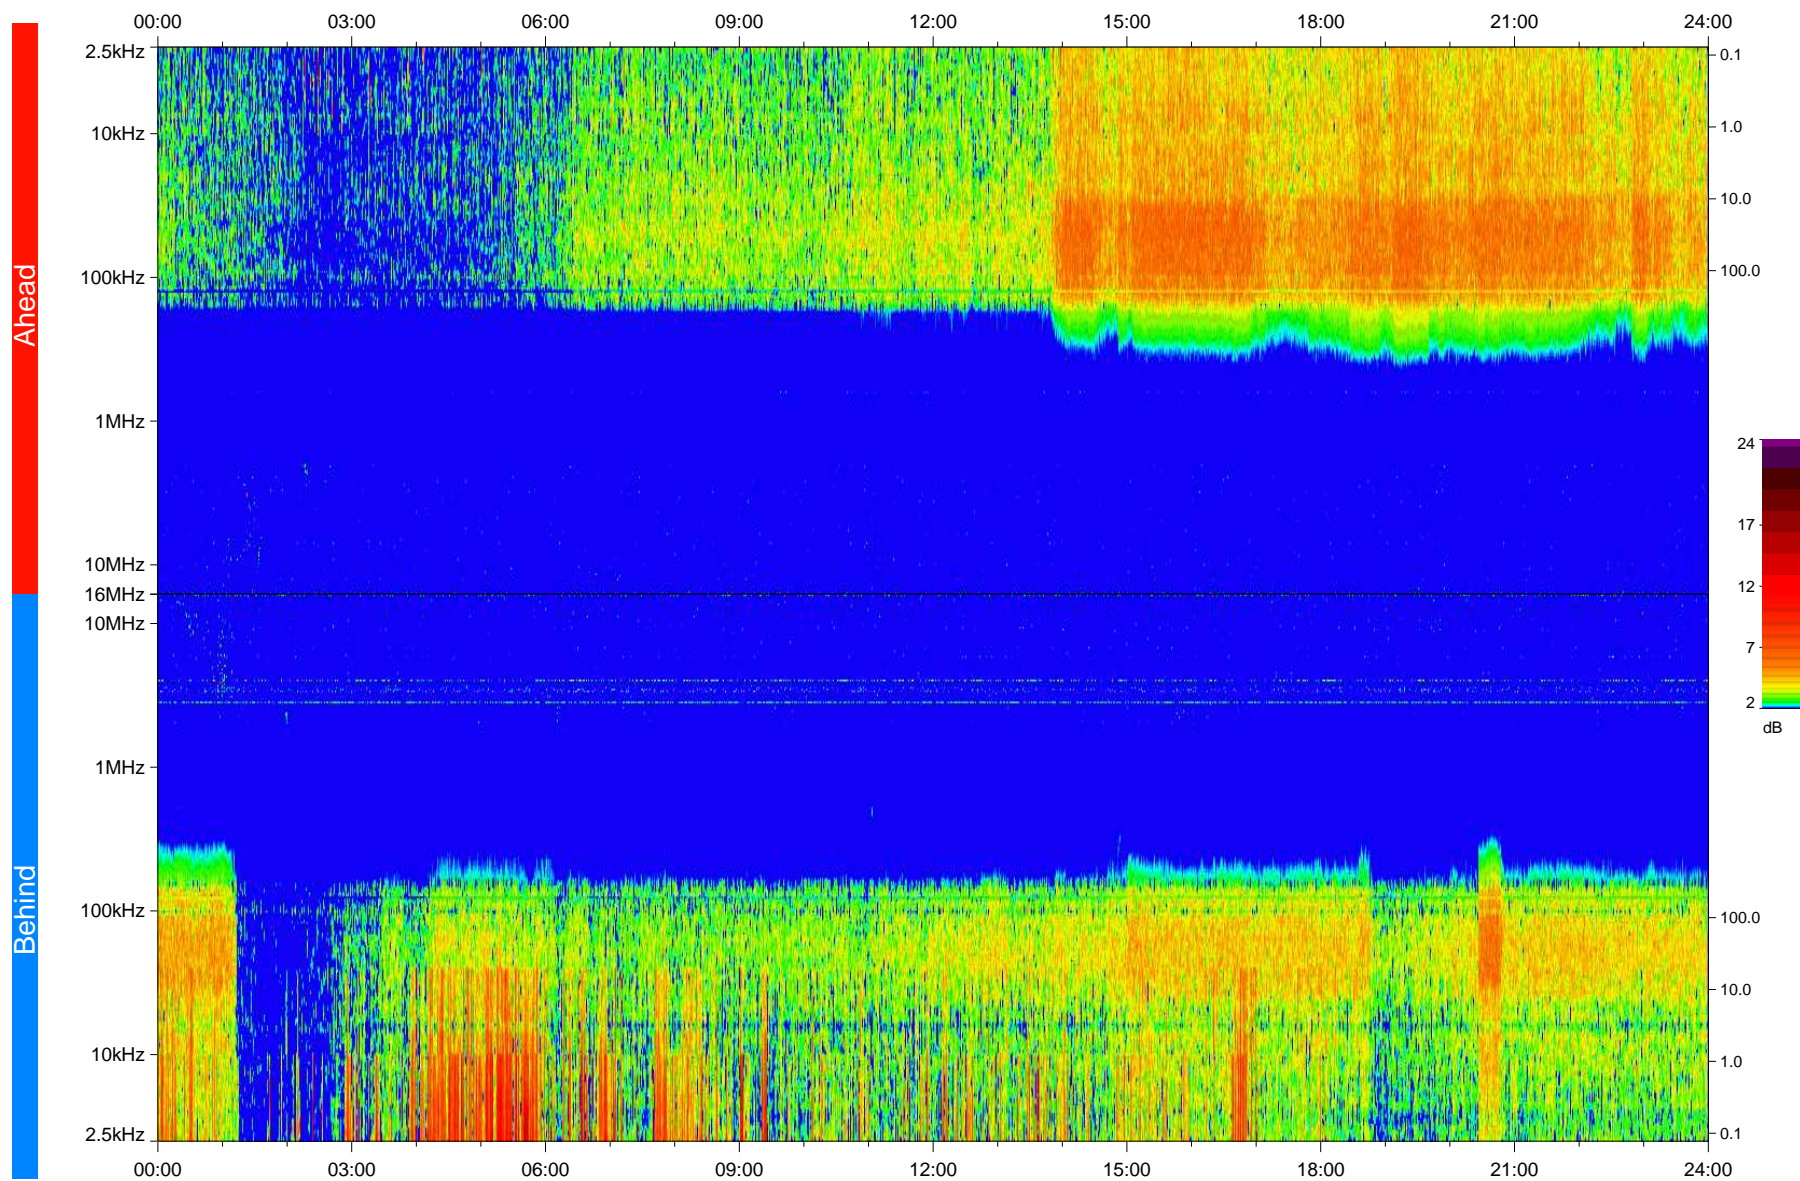

STEREO/WAVES Daily Summary - 19-Oct-2008 (DOY 293)

Ahead source file: swaves_ahead_2008_293_1_04.fin
Ahead PSE Angle: 40.7°

Behind PSE Angle: -38.7°
Behind source file: swaves_behind_2008_293_1_04.fin

Time (UTC)

file: stereo_swaves_daily-summary_color_20081019_v04
made by: space.umn.edu on macOS with IDL 8.8.2 on 2022-10-18 15:09:44, with TLib V945 / dynspec V311