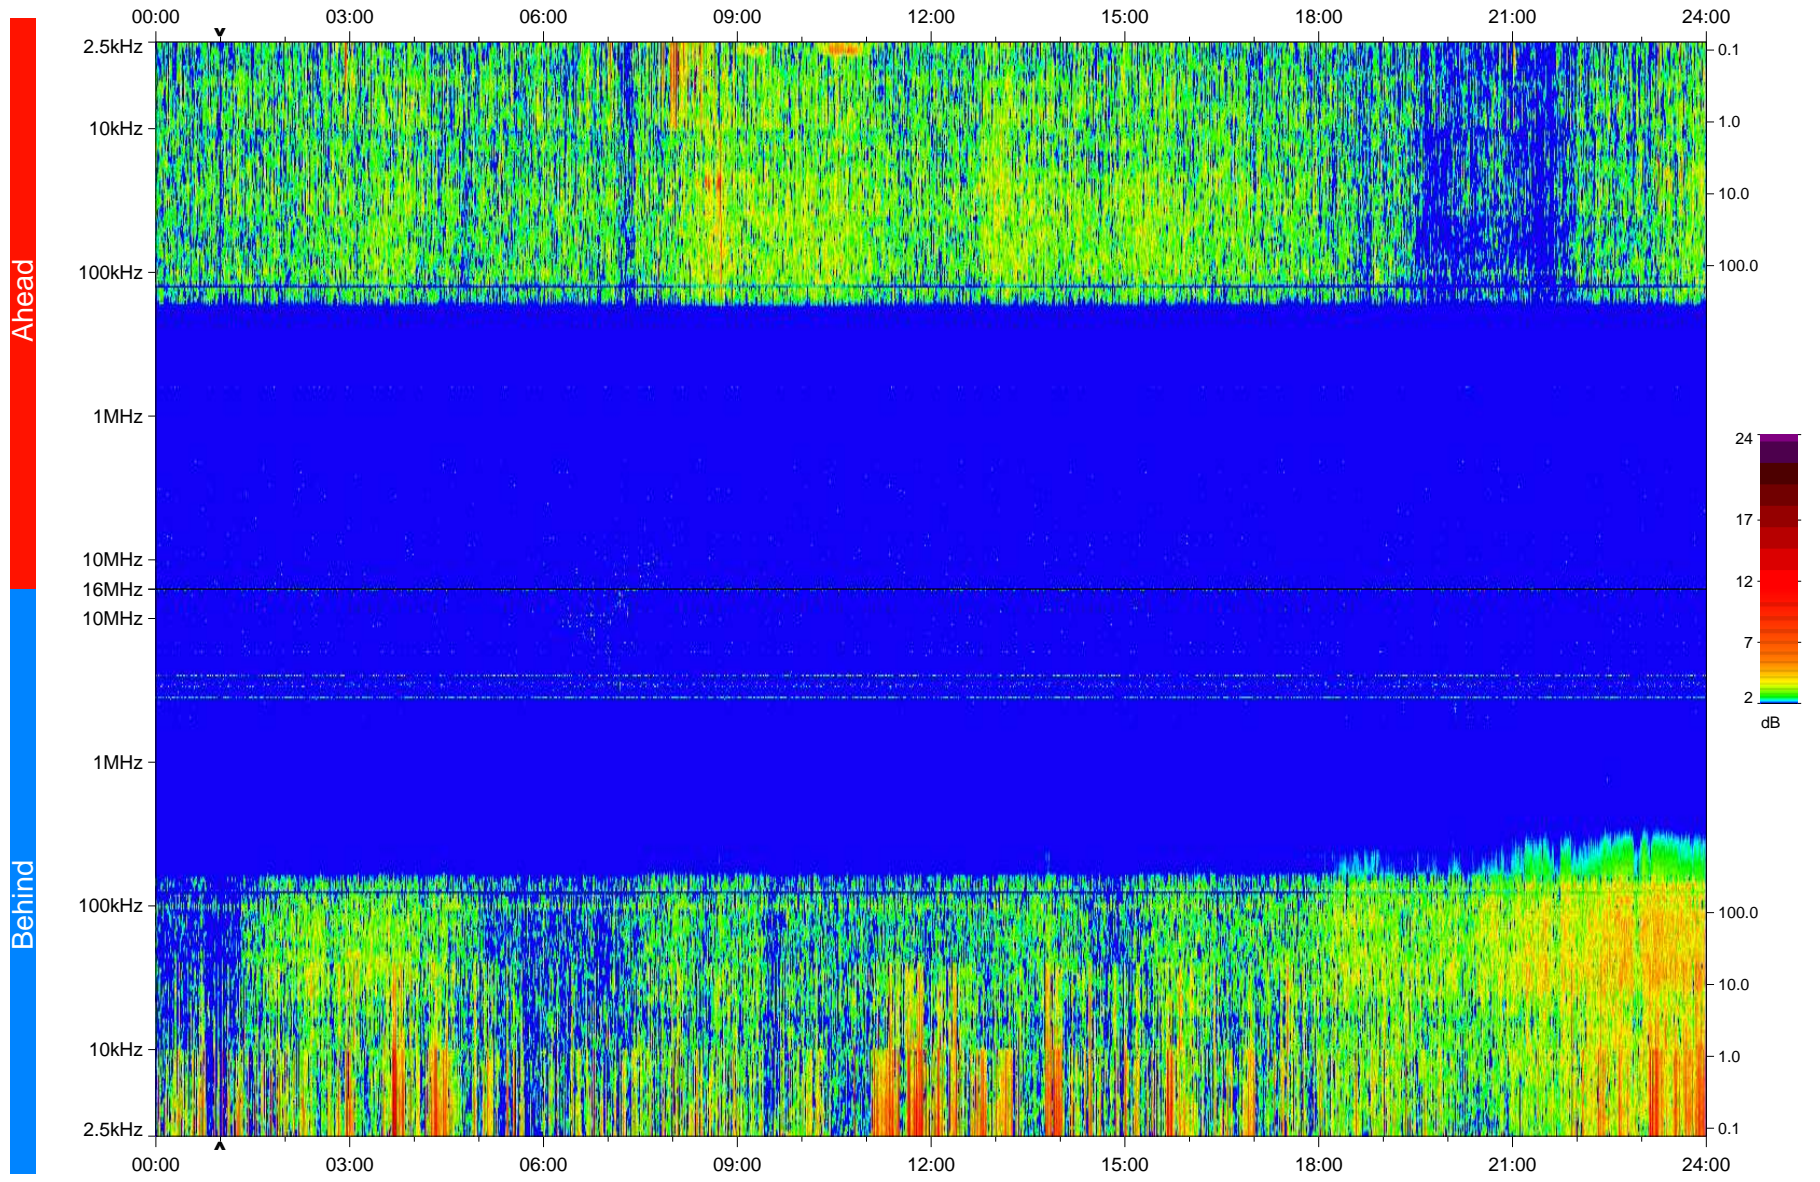

# STEREO/WAVES Daily Summary - 18-Oct-2008 (DOY 292)

Ahead source file: swaves\_ahead\_2008\_292\_1\_04.fin  
Ahead PSE Angle: 40.7°

Behind PSE Angle: -38.6°  
Behind source file: swaves\_behind\_2008\_292\_1\_04.fin

Time (UTC)

file: stereo\_swaves\_daily-summary\_color\_20081018\_v04  
made by: space.umn.edu on macOS with IDL 8.8.2 on 2022-10-18 15:06:51, with TMLib V945 / dynspec V311