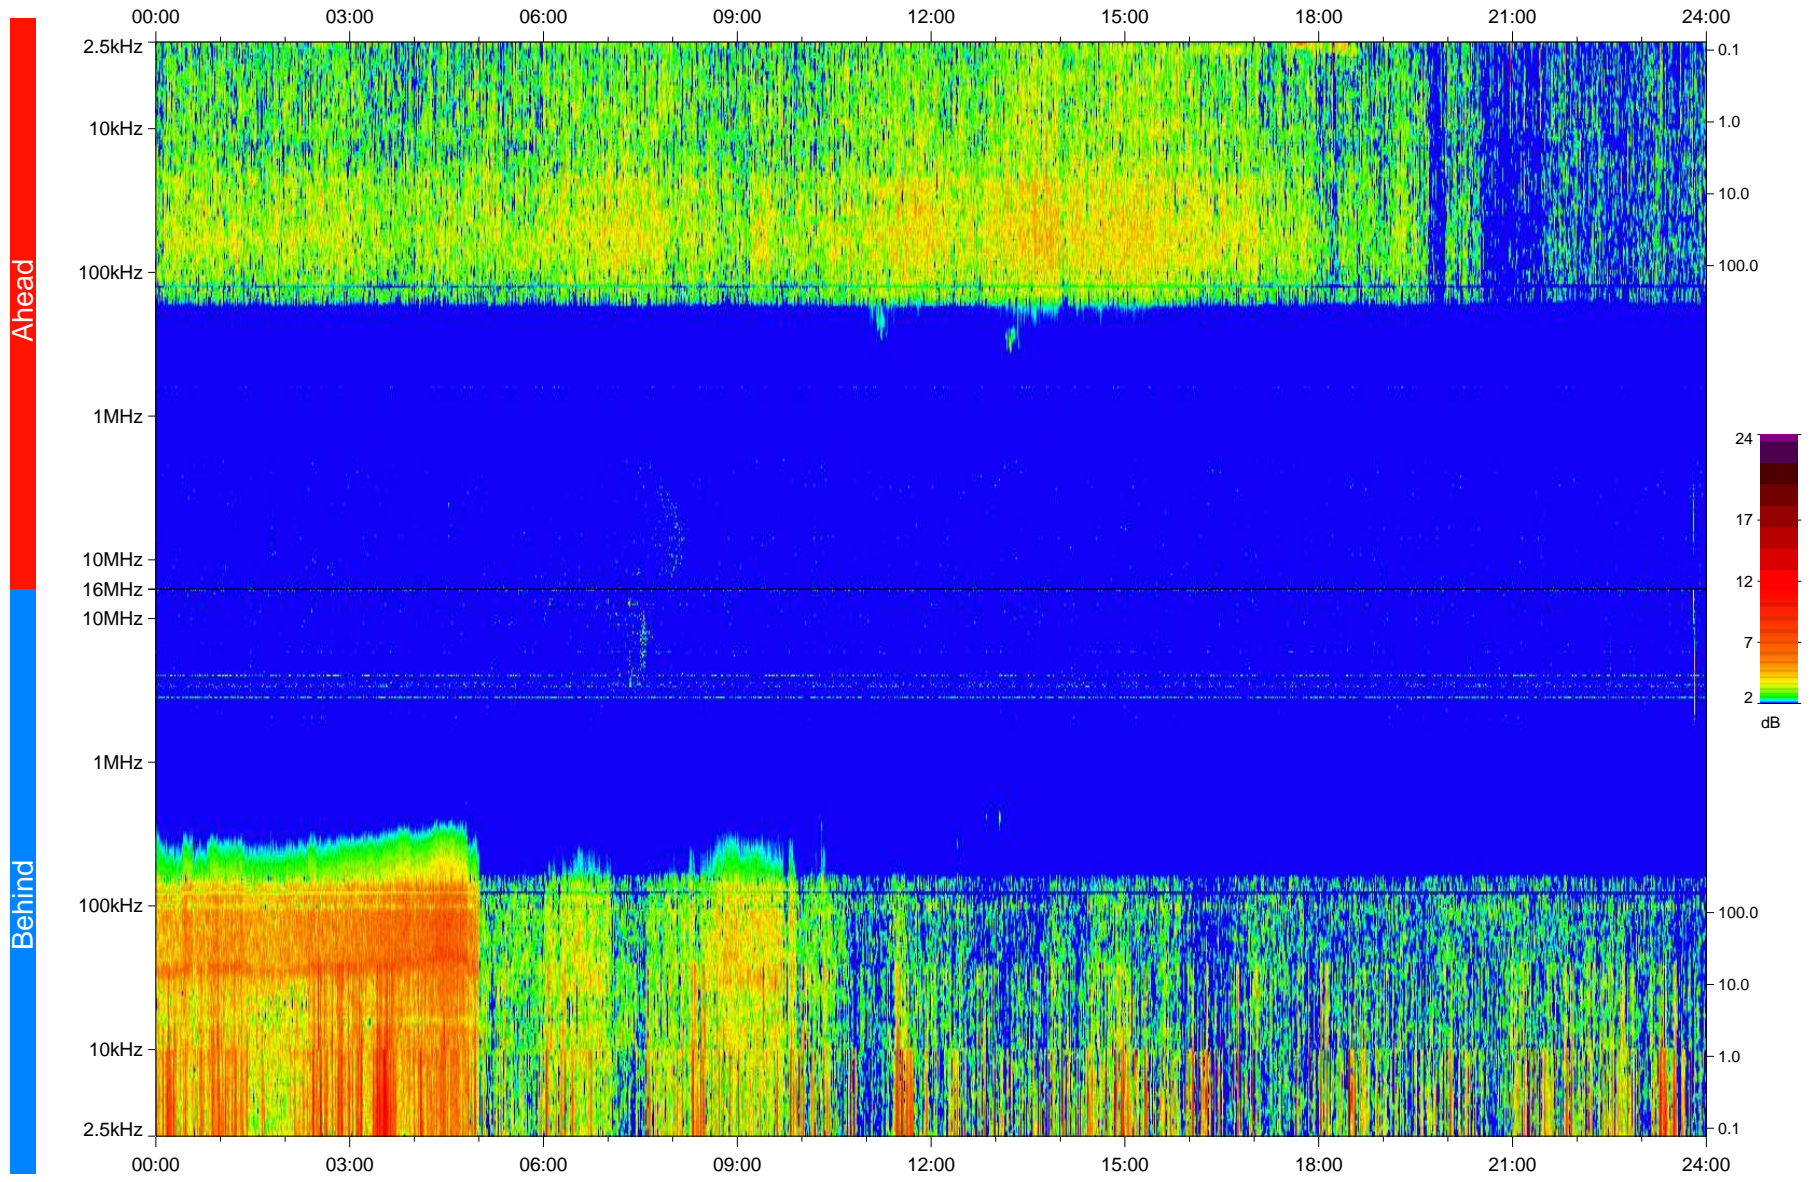

# STEREO/WAVES Daily Summary - 17-Oct-2008 (DOY 291)

Ahead source file: swaves\_ahead\_2008\_291\_1\_04.fin  
Ahead PSE Angle: 40.6°

Behind PSE Angle: -38.4°  
Behind source file: swaves\_behind\_2008\_291\_1\_04.fin

Time (UTC)

file: stereo\_swaves\_daily-summary\_color\_20081017\_v04  
made by: space.umn.edu on macOS with IDL 8.8.2 on 2022-10-18 15:04:01, with TLib V945 / dynspec V311