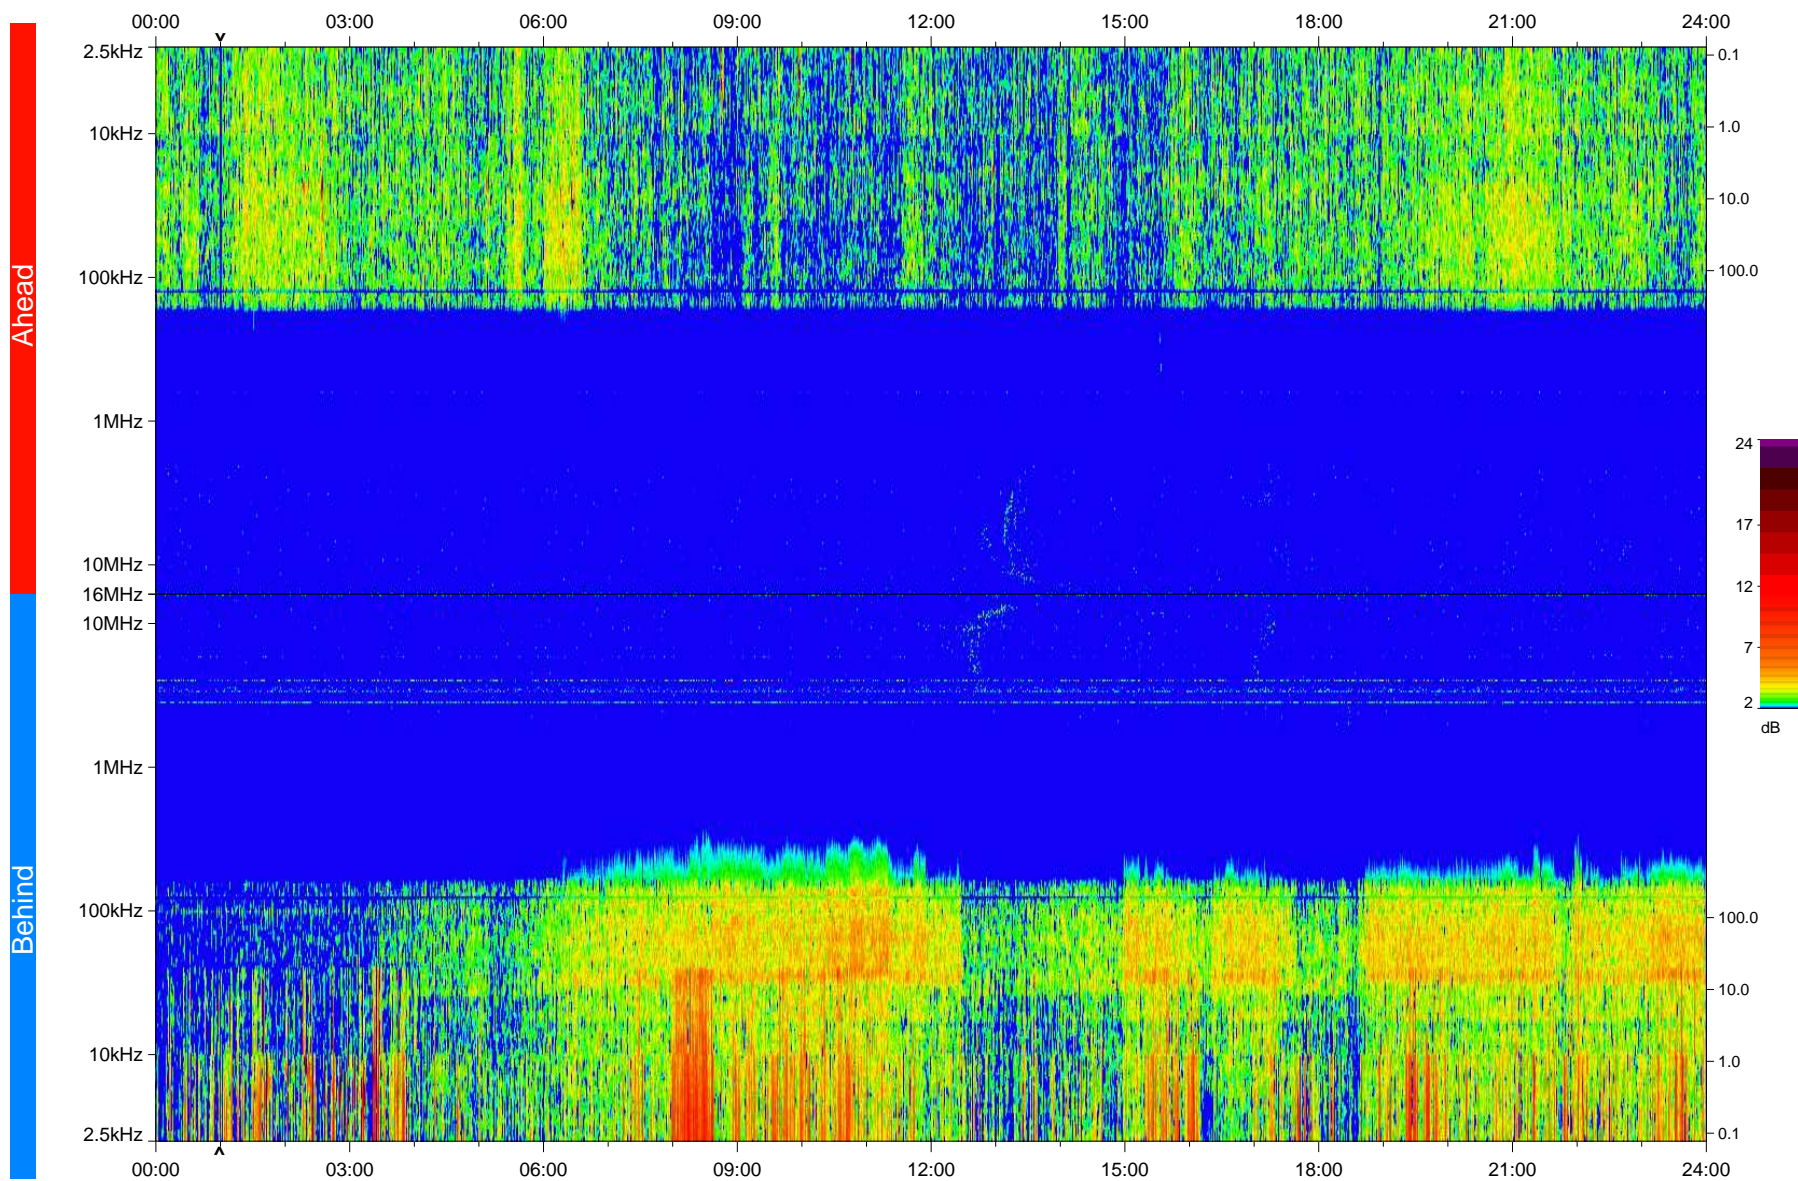

STEREO/WAVES Daily Summary - 16-Oct-2008 (DOY 290)

Ahead source file: swaves_ahead_2008_290_1_04.fin
Ahead PSE Angle: 40.6°

Behind PSE Angle: -38.3°
Behind source file: swaves_behind_2008_290_1_04.fin

Time (UTC)

file: stereo_swaves_daily-summary_color_20081016_v04
made by: space.umn.edu on macOS with IDL 8.8.2 on 2022-10-18 15:01:08, with TLib V945 / dynspec V311