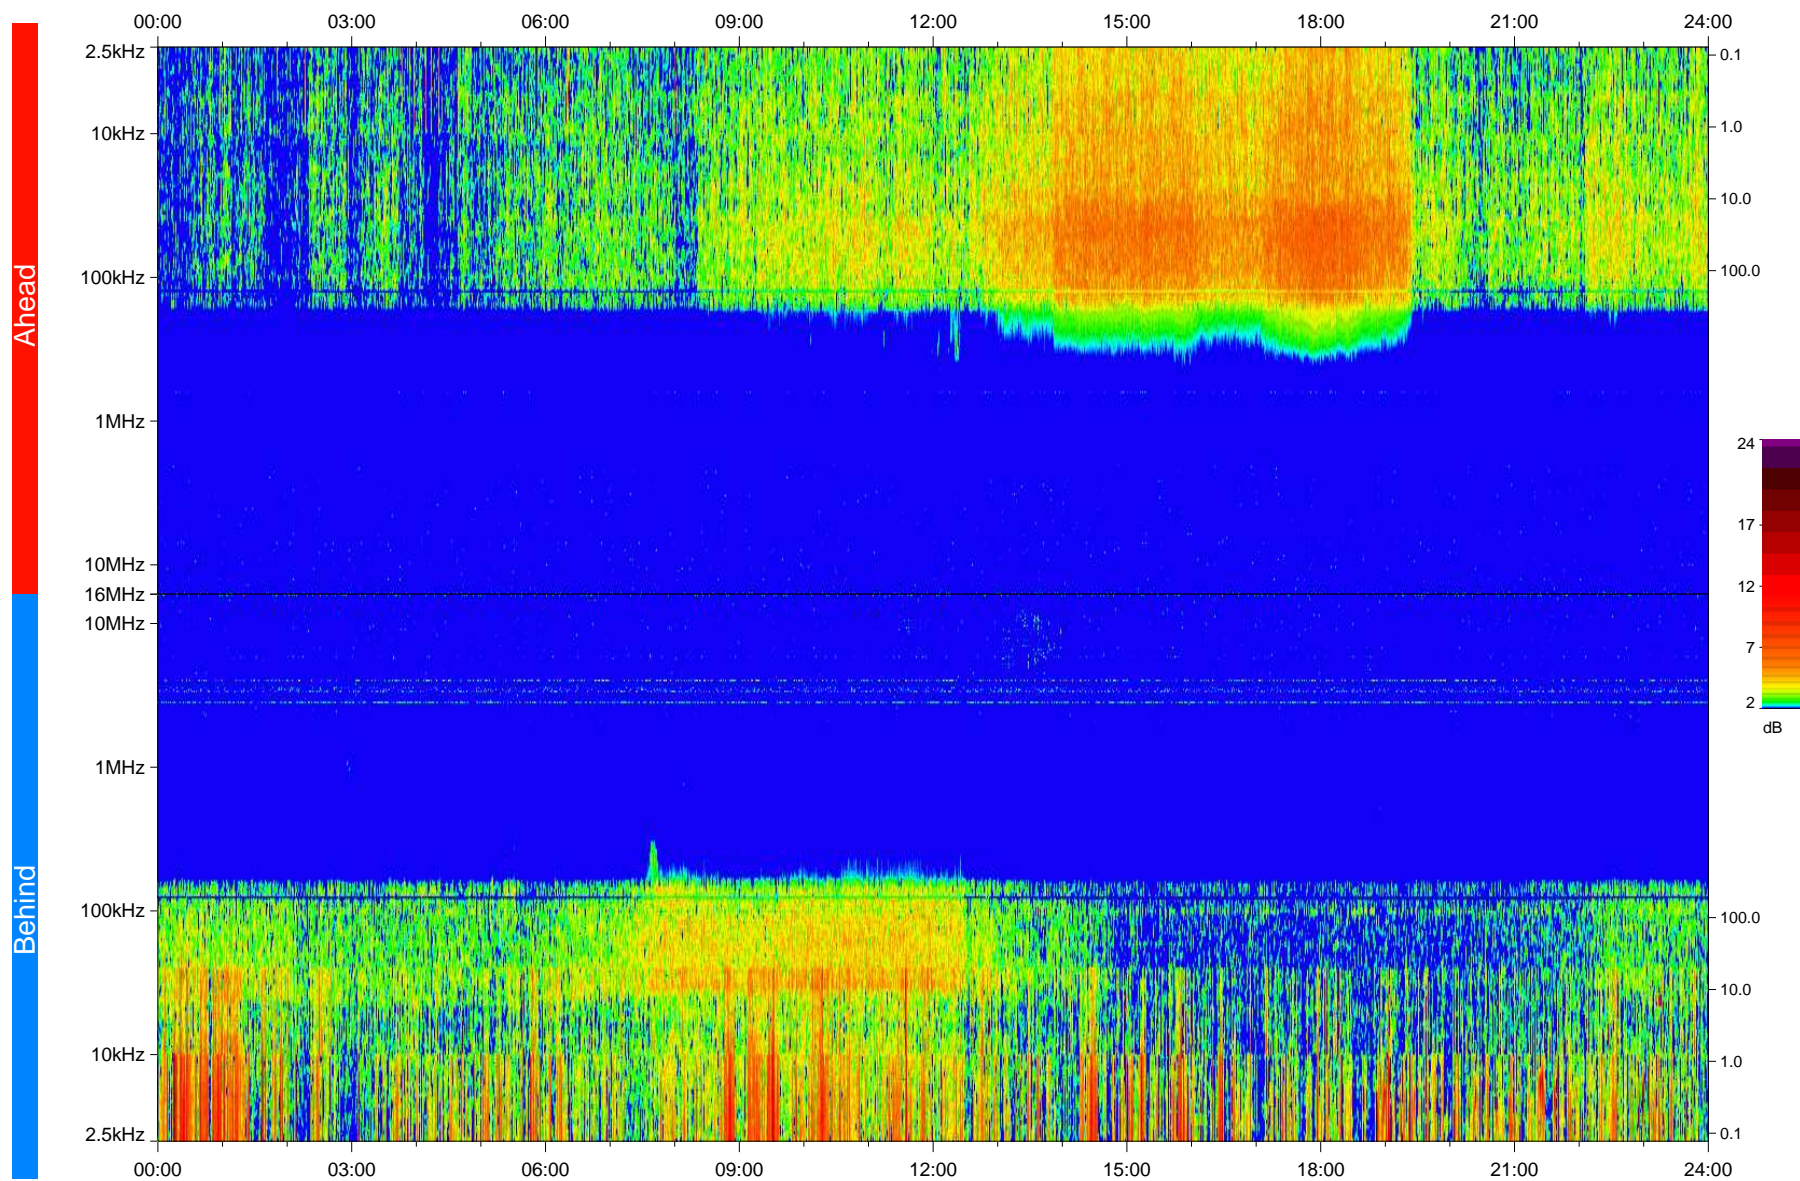

STEREO/WAVES Daily Summary - 15-Oct-2008 (DOY 289)

Ahead source file: swaves_ahead_2008_289_1_04.fin
Ahead PSE Angle: 40.5°

Behind PSE Angle: -38.2°
Behind source file: swaves_behind_2008_289_1_04.fin

Time (UTC)

file: stereo_swaves_daily-summary_color_20081015_v04
made by: space.umn.edu on macOS with IDL 8.8.2 on 2022-10-18 14:58:15, with TMatlab V945 / dynspec V311