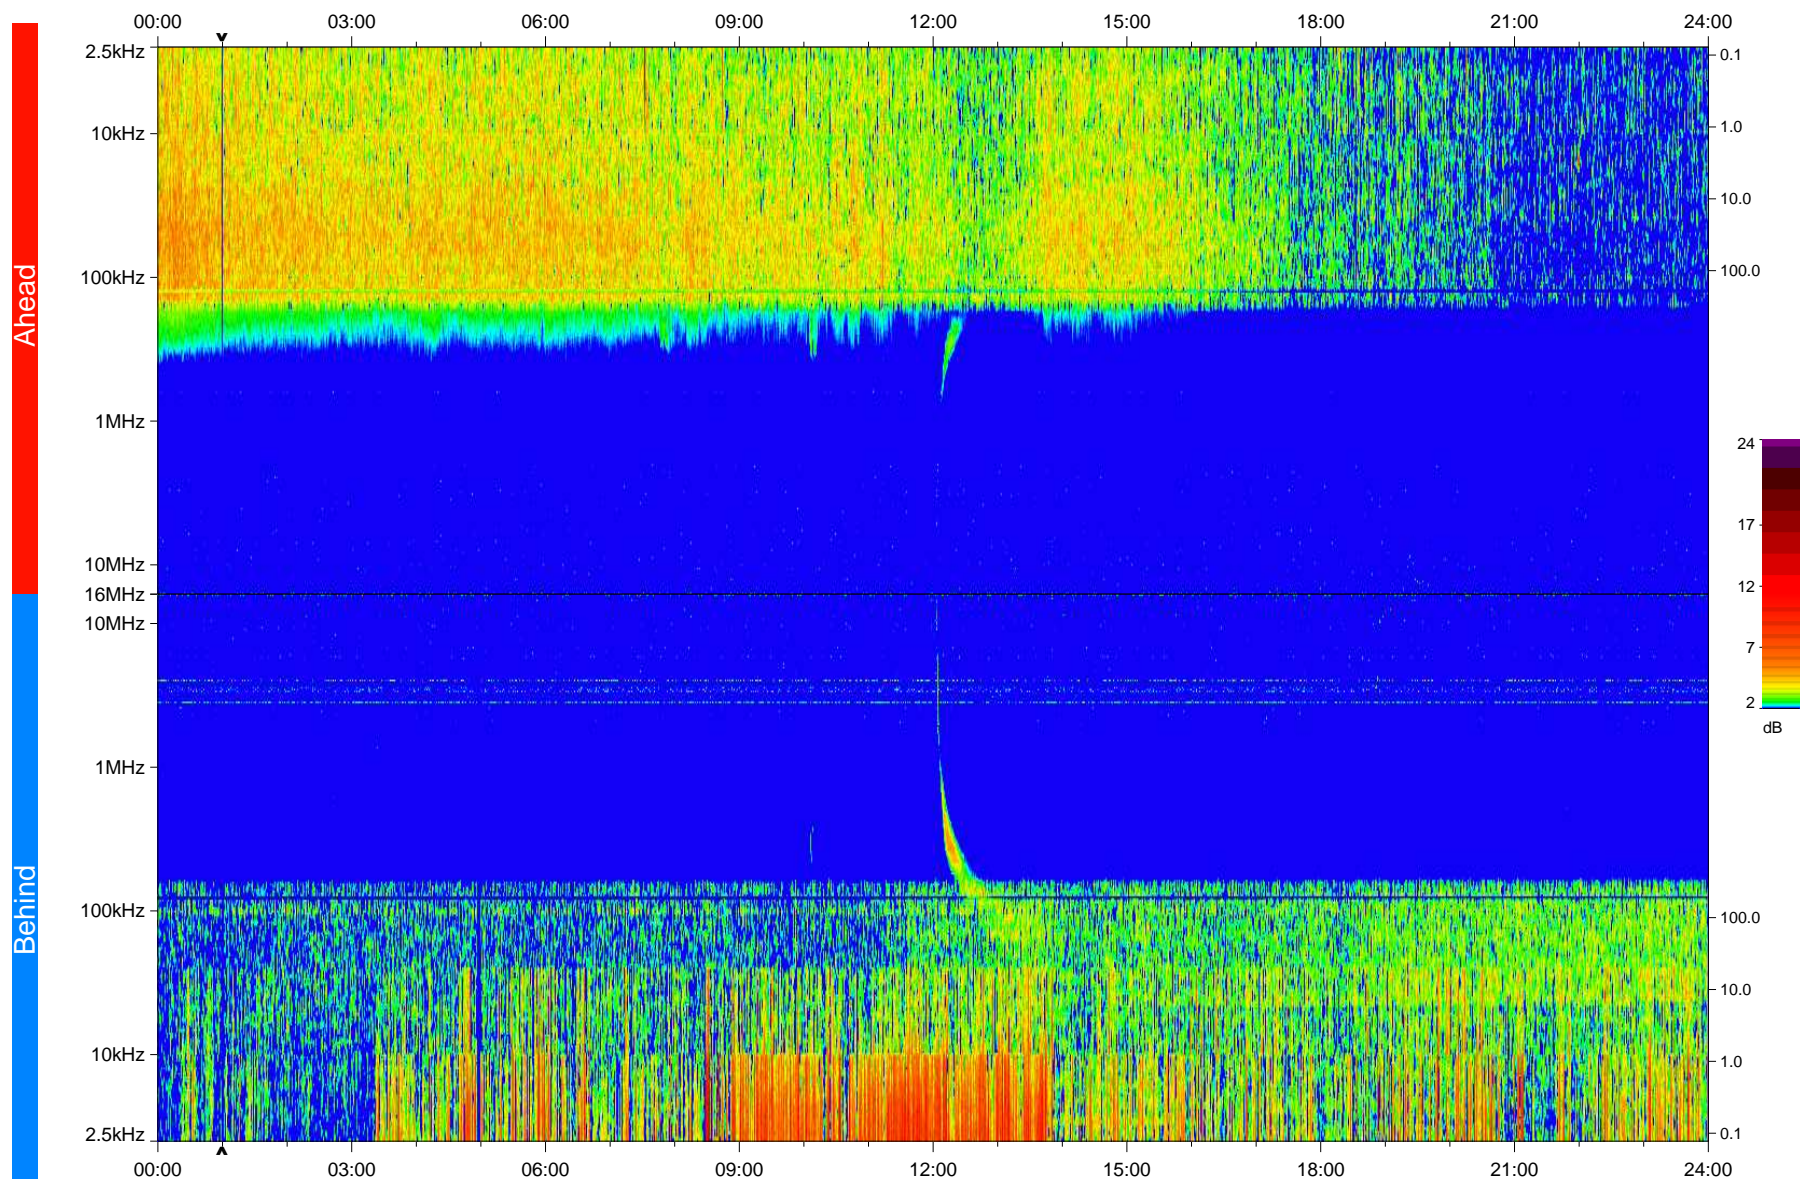

STEREO/WAVES Daily Summary - 14-Oct-2008 (DOY 288)

Ahead source file: swaves_ahead_2008_288_1_04.fin
Ahead PSE Angle: 40.5°

Behind PSE Angle: -38.0°
Behind source file: swaves_behind_2008_288_1_04.fin

Time (UTC)

file: stereo_swaves_daily-summary_color_20081014_v04
made by: space.umn.edu on macOS with IDL 8.8.2 on 2022-10-18 14:55:23, with TLib V945 / dynspec V311