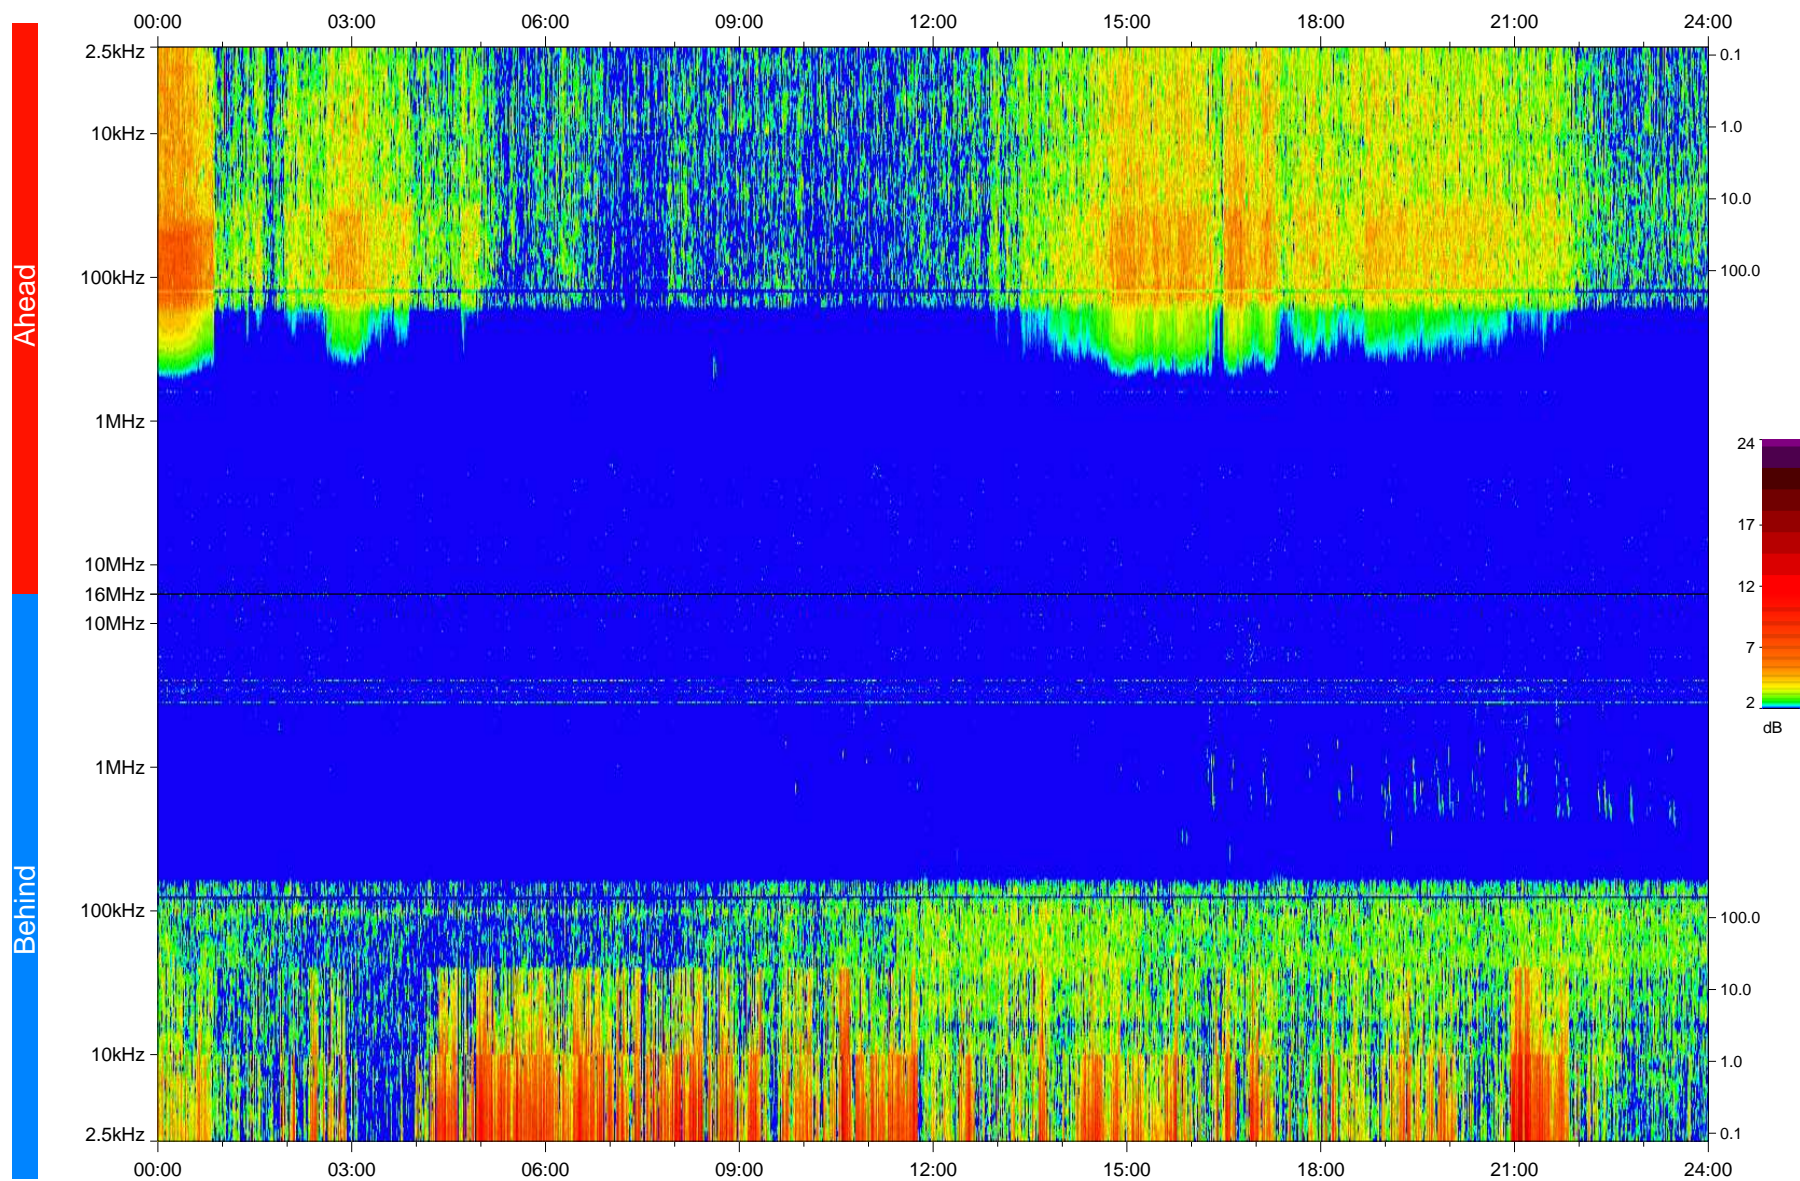

STEREO/WAVES Daily Summary - 13-Oct-2008 (DOY 287)

Ahead source file: swaves_ahead_2008_287_1_04.fin
Ahead PSE Angle: 40.5°

Behind PSE Angle: -37.9°
Behind source file: swaves_behind_2008_287_1_04.fin

Time (UTC)

file: stereo_swaves_daily-summary_color_20081013_v04
made by: space.umn.edu on macOS with IDL 8.8.2 on 2022-10-18 14:52:34, with TLib V945 / dynspec V311