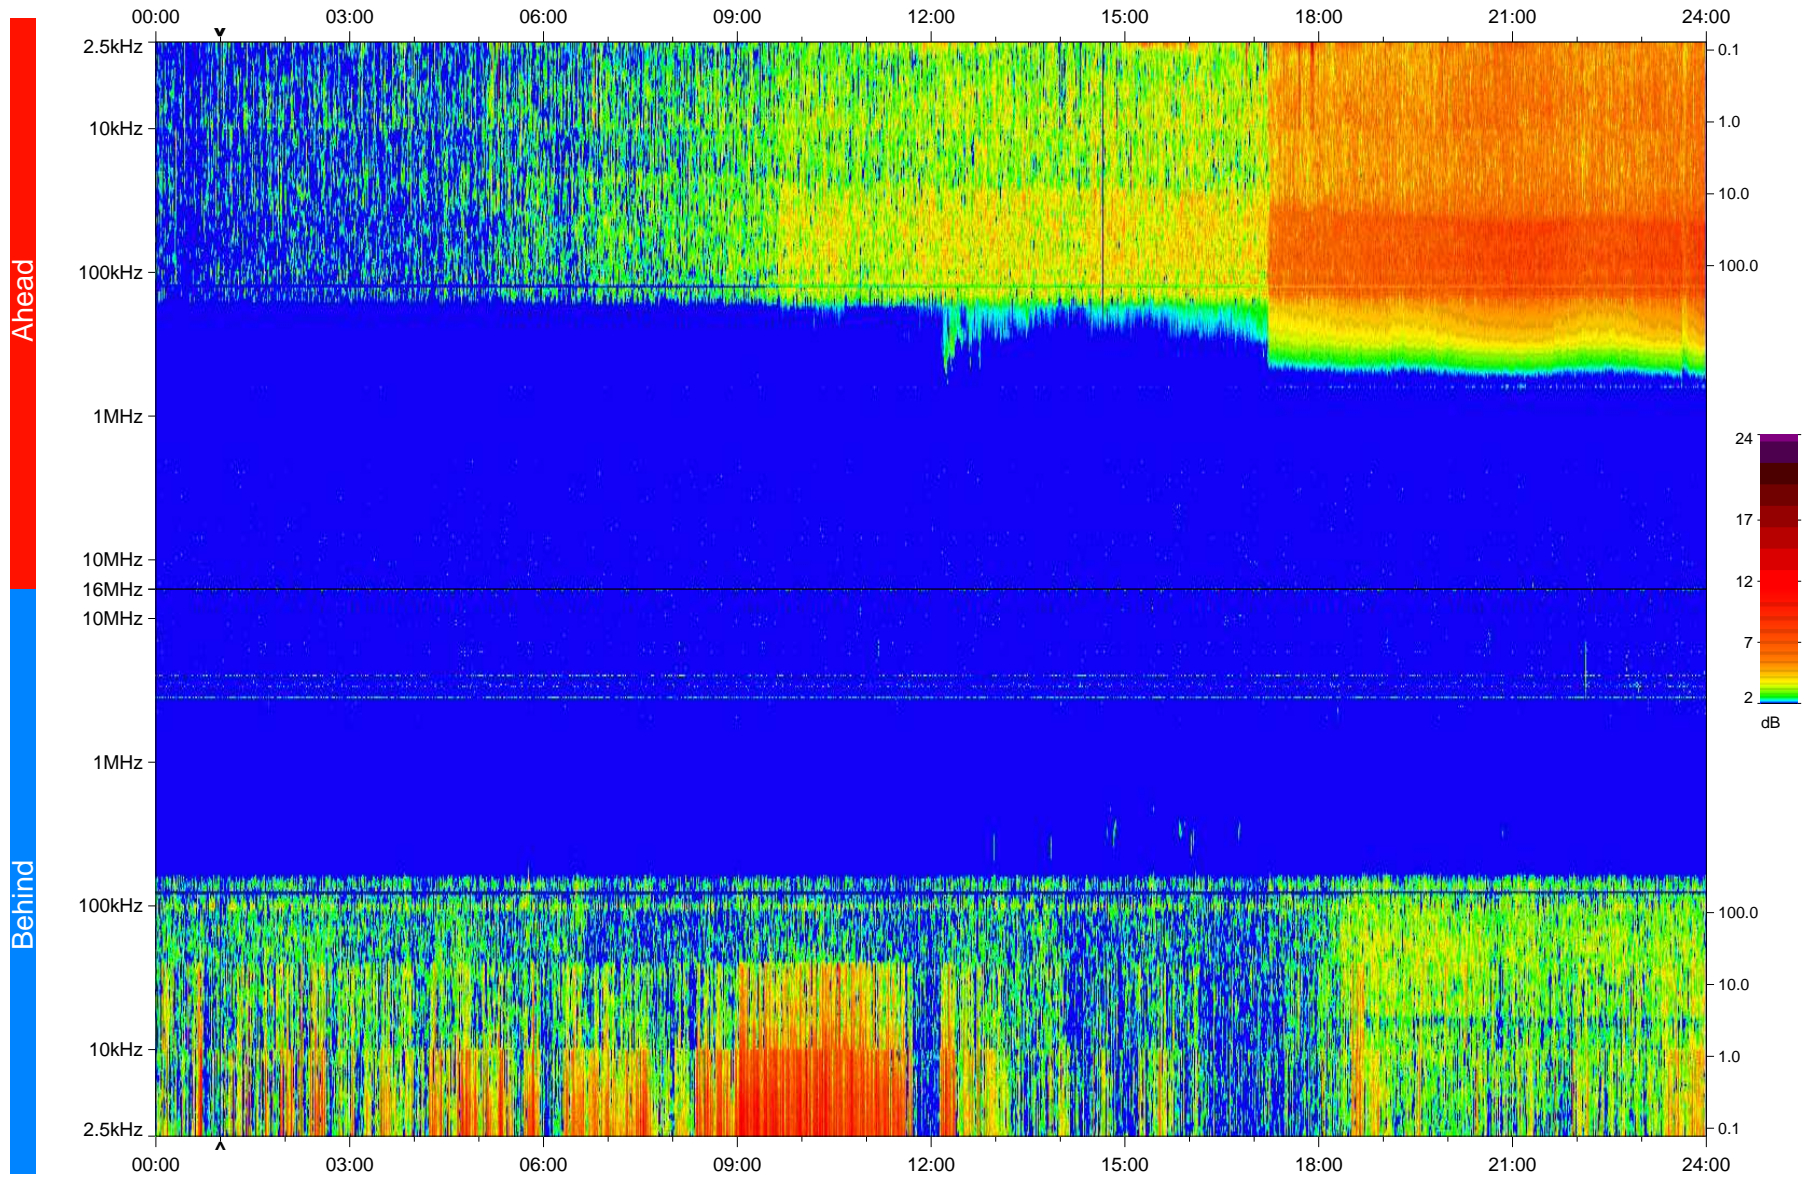

STEREO/WAVES Daily Summary - 12-Oct-2008 (DOY 286)

Ahead source file: swaves_ahead_2008_286_1_04.fin
Ahead PSE Angle: 40.4°

Behind PSE Angle: -37.8°
Behind source file: swaves_behind_2008_286_1_04.fin

Time (UTC)

file: stereo_swaves_daily-summary_color_20081012_v04
made by: space.umn.edu on macOS with IDL 8.8.2 on 2022-10-18 14:49:42, with TMLib V945 / dynspec V311