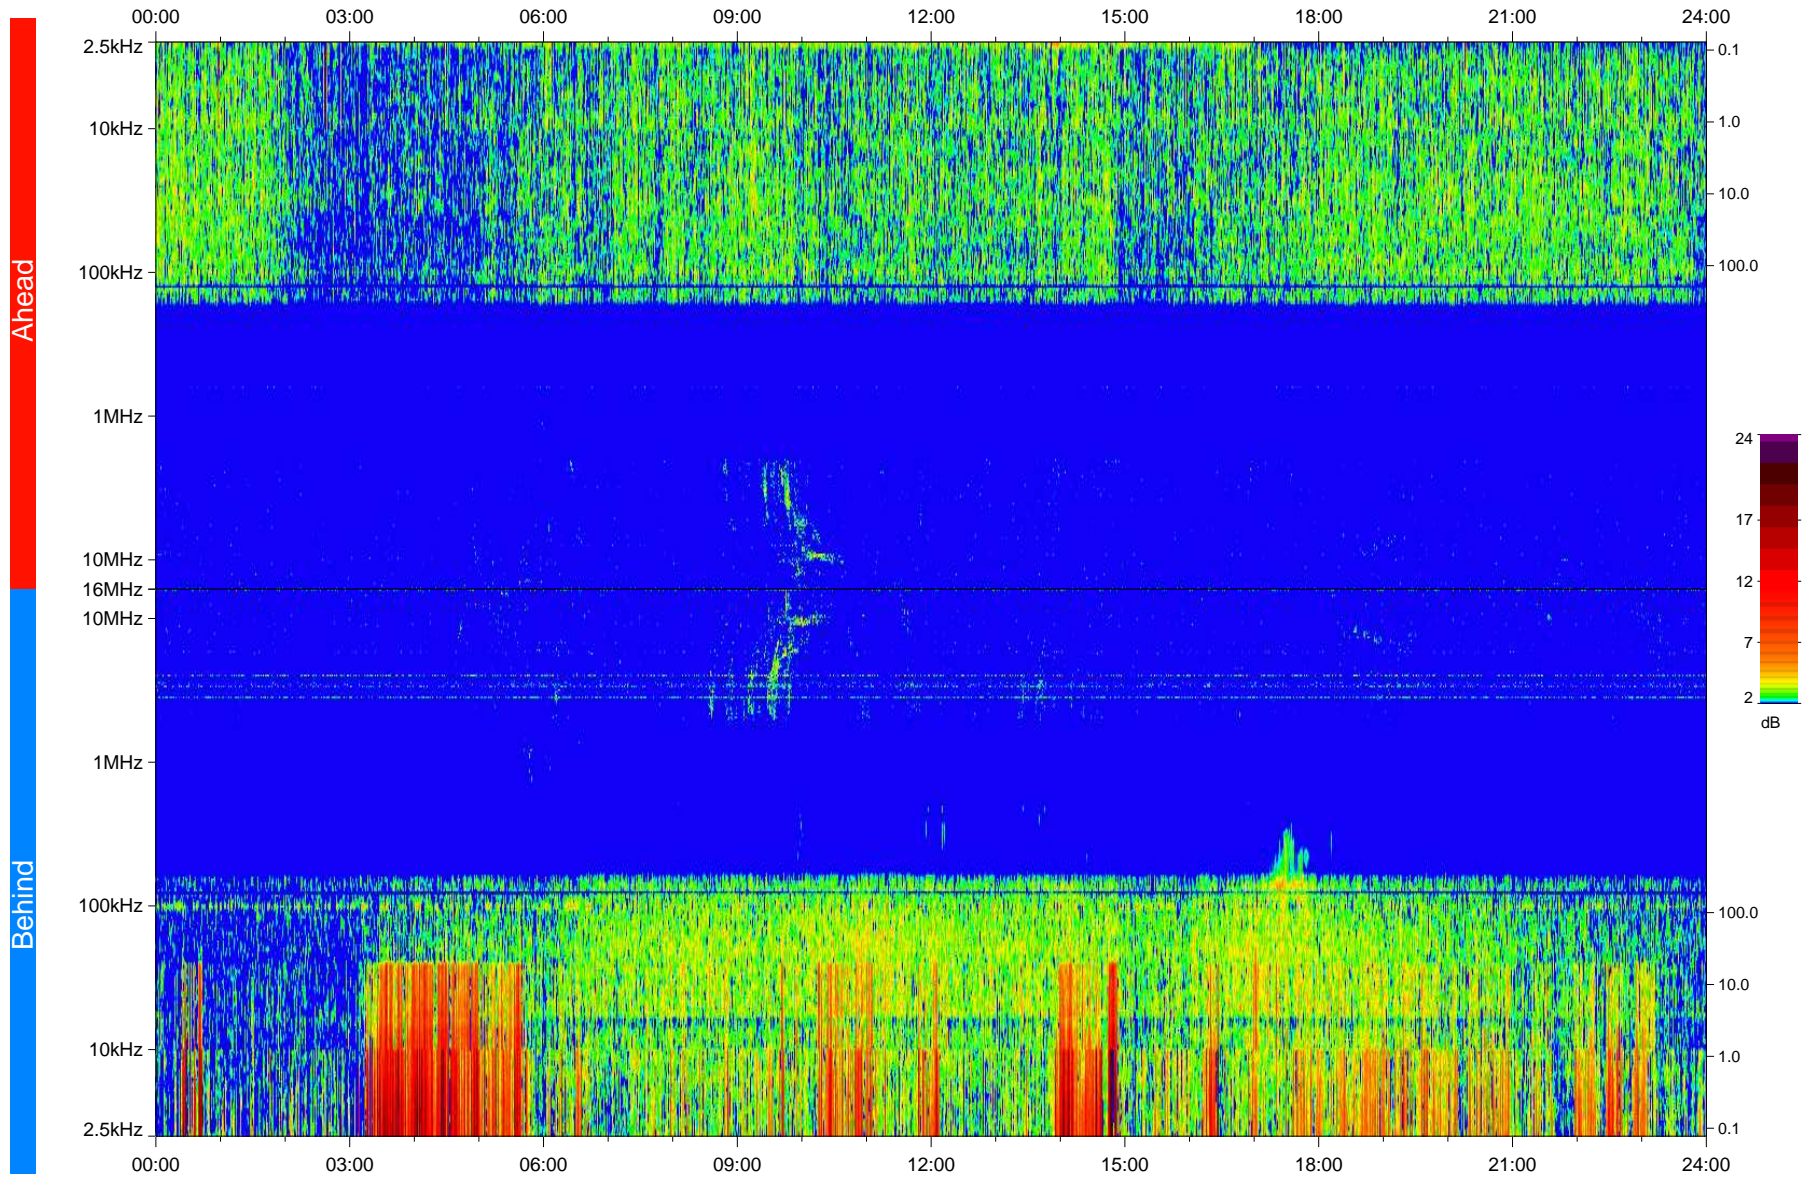

# STEREO/WAVES Daily Summary - 11-Oct-2008 (DOY 285)

Ahead source file: swaves\_ahead\_2008\_285\_1\_04.fin  
Ahead PSE Angle: 40.4°

Behind PSE Angle: -37.6°  
Behind source file: swaves\_behind\_2008\_285\_1\_04.fin

Time (UTC)

file: stereo\_swaves\_daily-summary\_color\_20081011\_v04  
made by: space.umn.edu on macOS with IDL 8.8.2 on 2022-10-18 14:46:51, with TLib V945 / dynspec V311