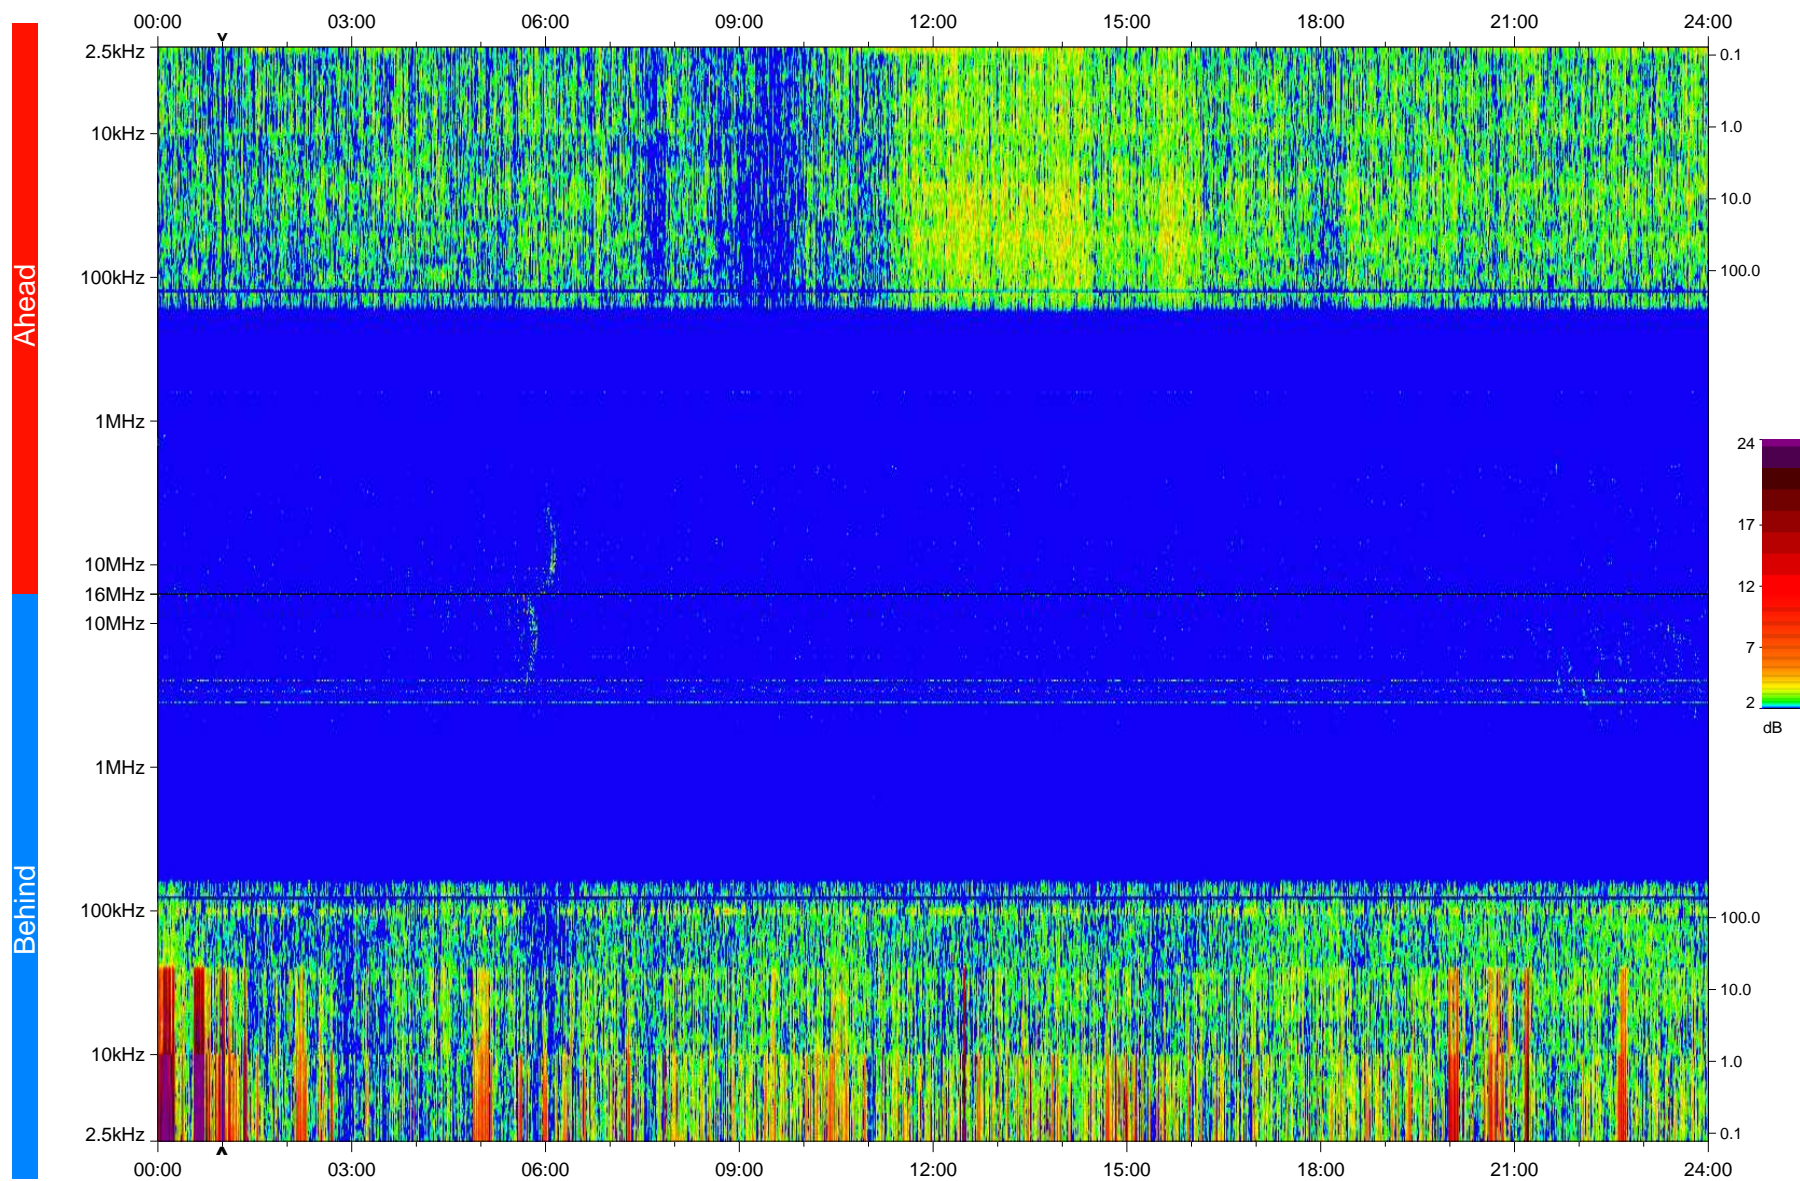

STEREO/WAVES Daily Summary - 10-Oct-2008 (DOY 284)

Ahead source file: swaves_ahead_2008_284_1_04.fin
Ahead PSE Angle: 40.3°

Behind PSE Angle: -37.5°
Behind source file: swaves_behind_2008_284_1_04.fin

Time (UTC)

file: stereo_swaves_daily-summary_color_20081010_v04
made by: space.umn.edu on macOS with IDL 8.8.2 on 2022-10-18 14:44:00, with TLib V945 / dynspec V311