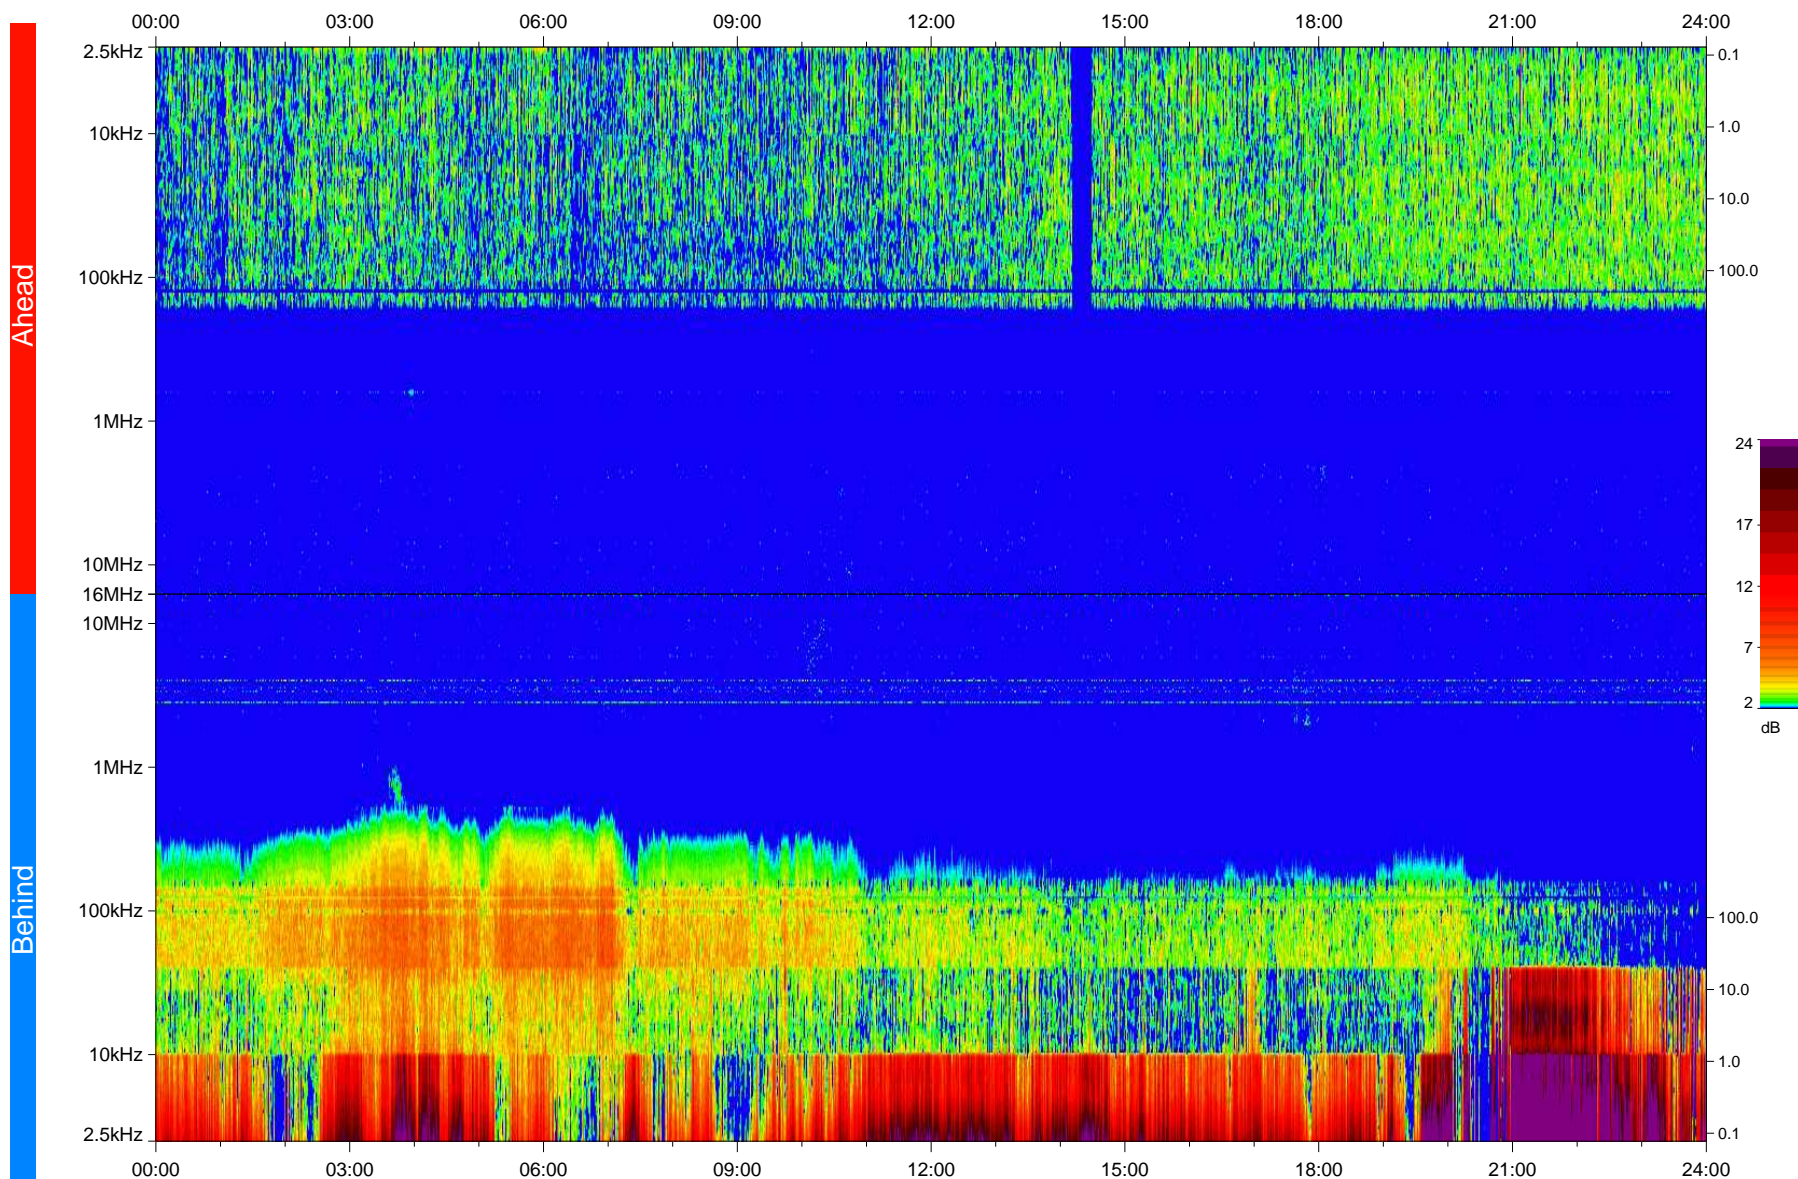

STEREO/WAVES Daily Summary - 09-Oct-2008 (DOY 283)

Ahead source file: swaves Ahead_2008_283_1_04.fin
Ahead PSE Angle: 40.2°

Behind PSE Angle: -37.5°
Behind source file: swaves_behind_2008_283_1_04.fin

Time (UTC)

file: stereo_swaves_daily-summary_color_20081009_v04
made by: space.umn.edu on macOS with IDL 8.8.2 on 2022-10-18 14:41:08, with TLib V945 / dynspec V311