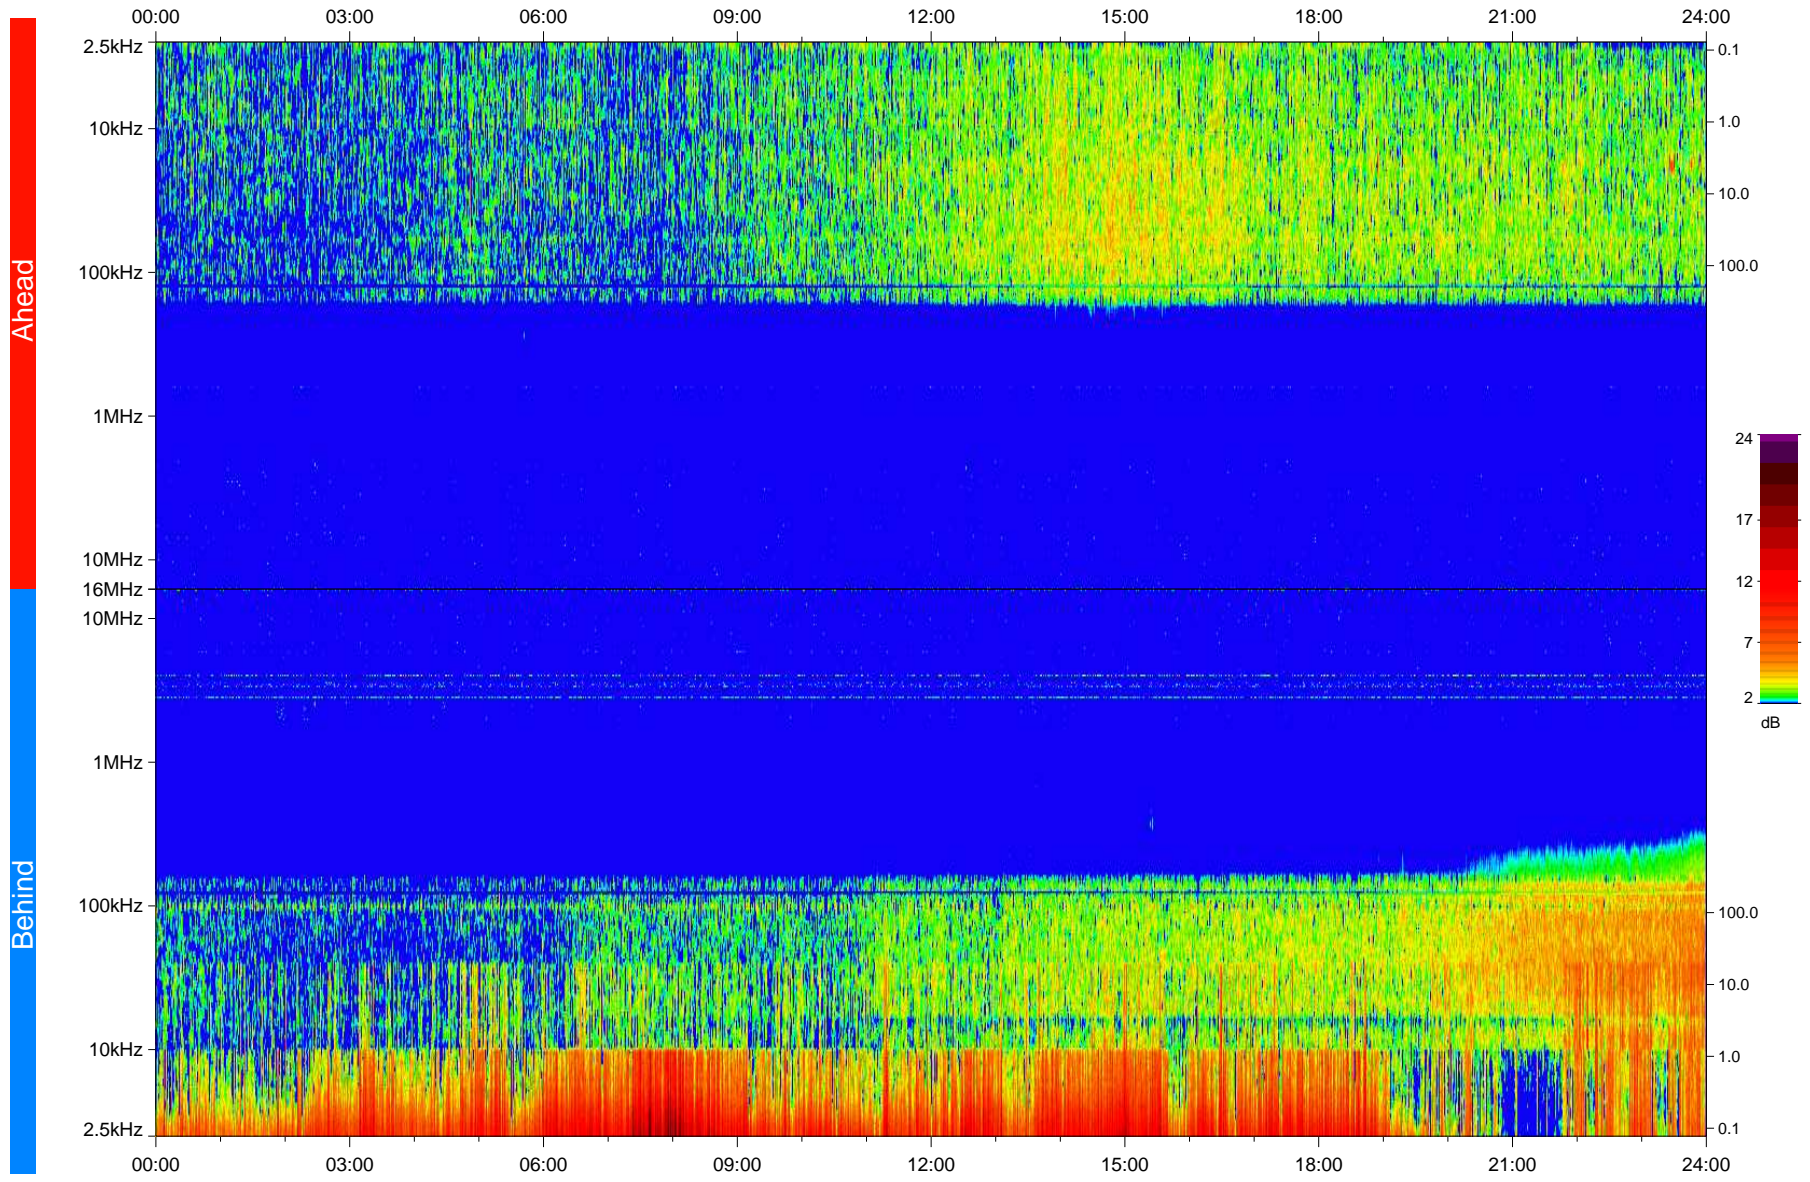

# STEREO/WAVES Daily Summary - 07-Oct-2008 (DOY 281)

Ahead source file: swaves\_ahead\_2008\_281\_1\_04.fin  
Ahead PSE Angle: 40.1°

Behind PSE Angle: -37.2°  
Behind source file: swaves\_behind\_2008\_281\_1\_04.fin

Time (UTC)

file: stereo\_swaves\_daily-summary\_color\_20081007\_v04  
made by: space.umn.edu on macOS with IDL 8.8.2 on 2022-10-18 14:35:28, with TLib V945 / dynspec V311