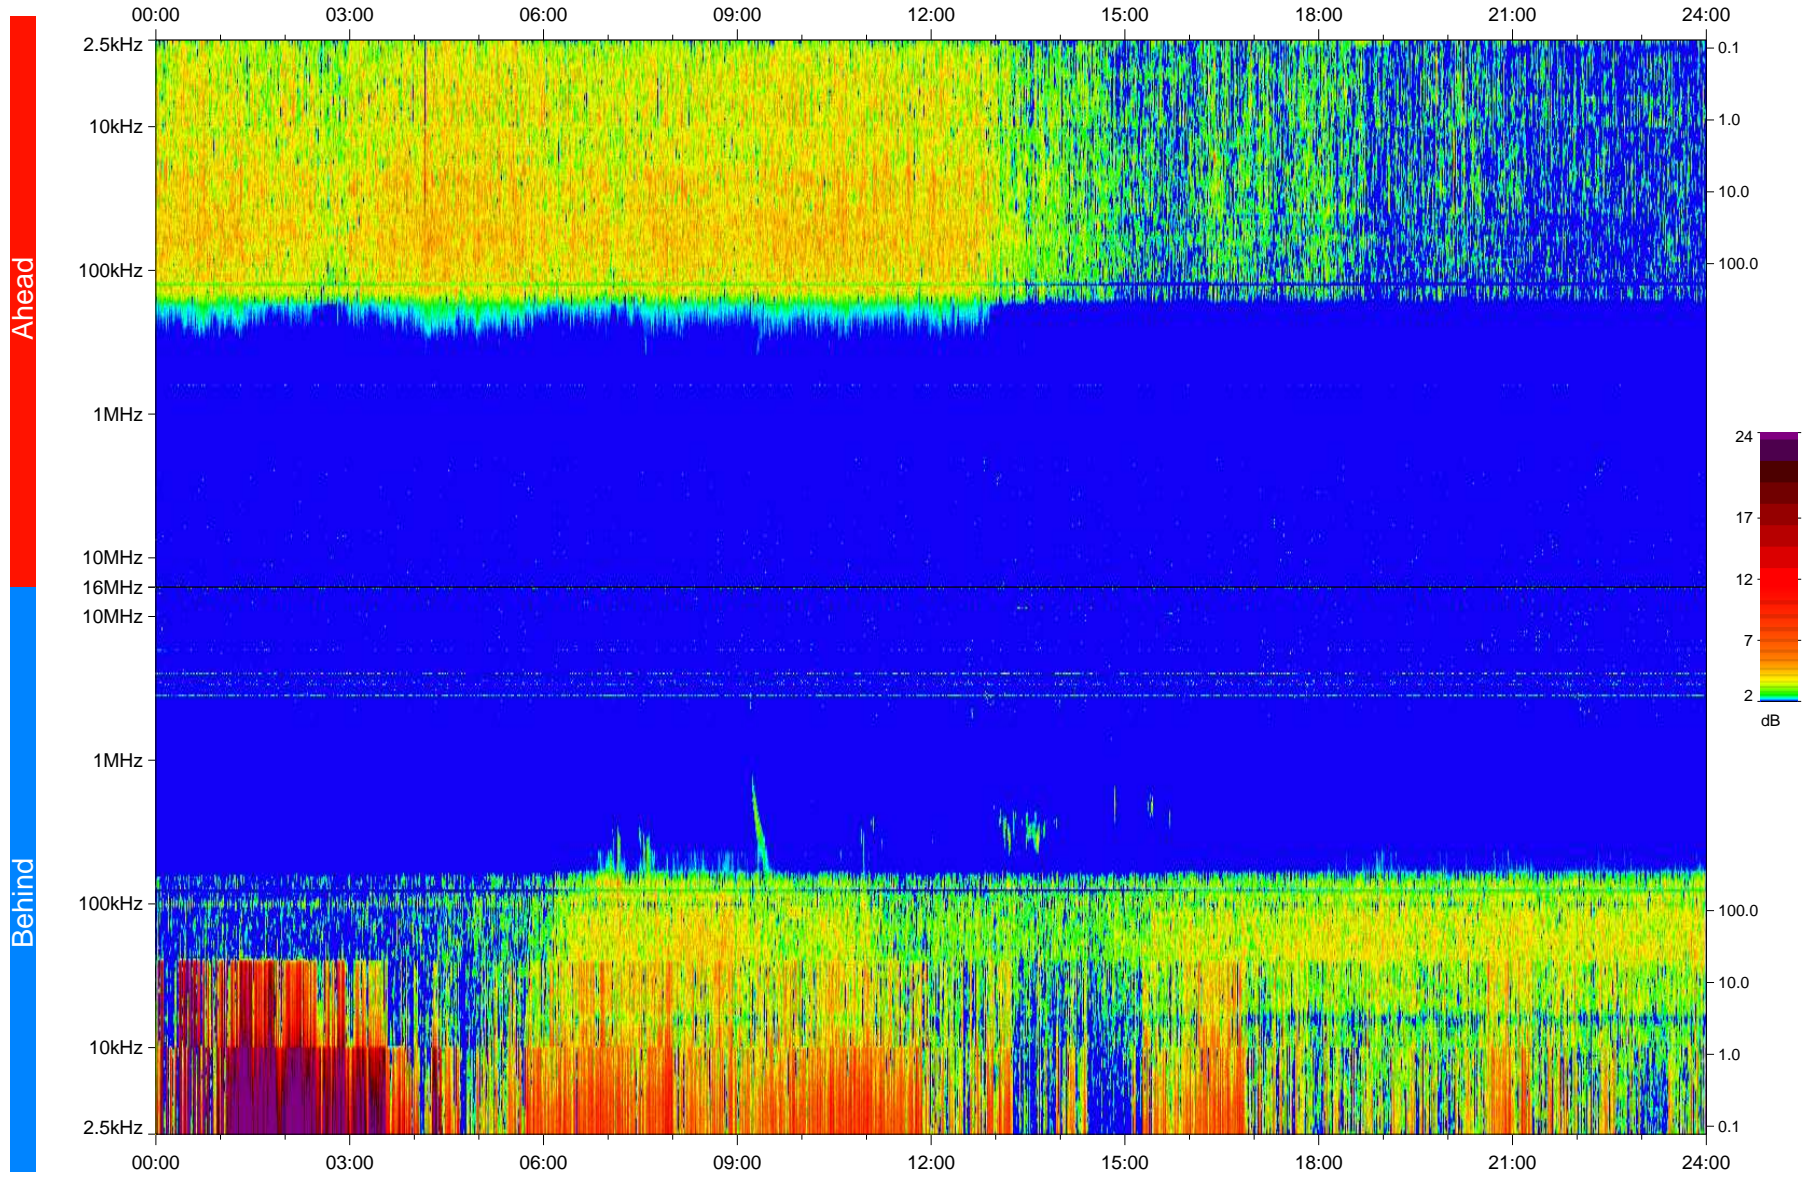

# STEREO/WAVES Daily Summary - 05-Oct-2008 (DOY 279)

Ahead source file: swaves\_ahead\_2008\_279\_1\_04.fin  
Ahead PSE Angle: 40.0°

Behind PSE Angle: -36.9°  
Behind source file: swaves\_behind\_2008\_279\_1\_04.fin

Time (UTC)

file: stereo\_swaves\_daily-summary\_color\_20081005\_v04  
made by: space.umn.edu on macOS with IDL 8.8.2 on 2022-10-18 14:29:46, with TLib V945 / dynspec V311