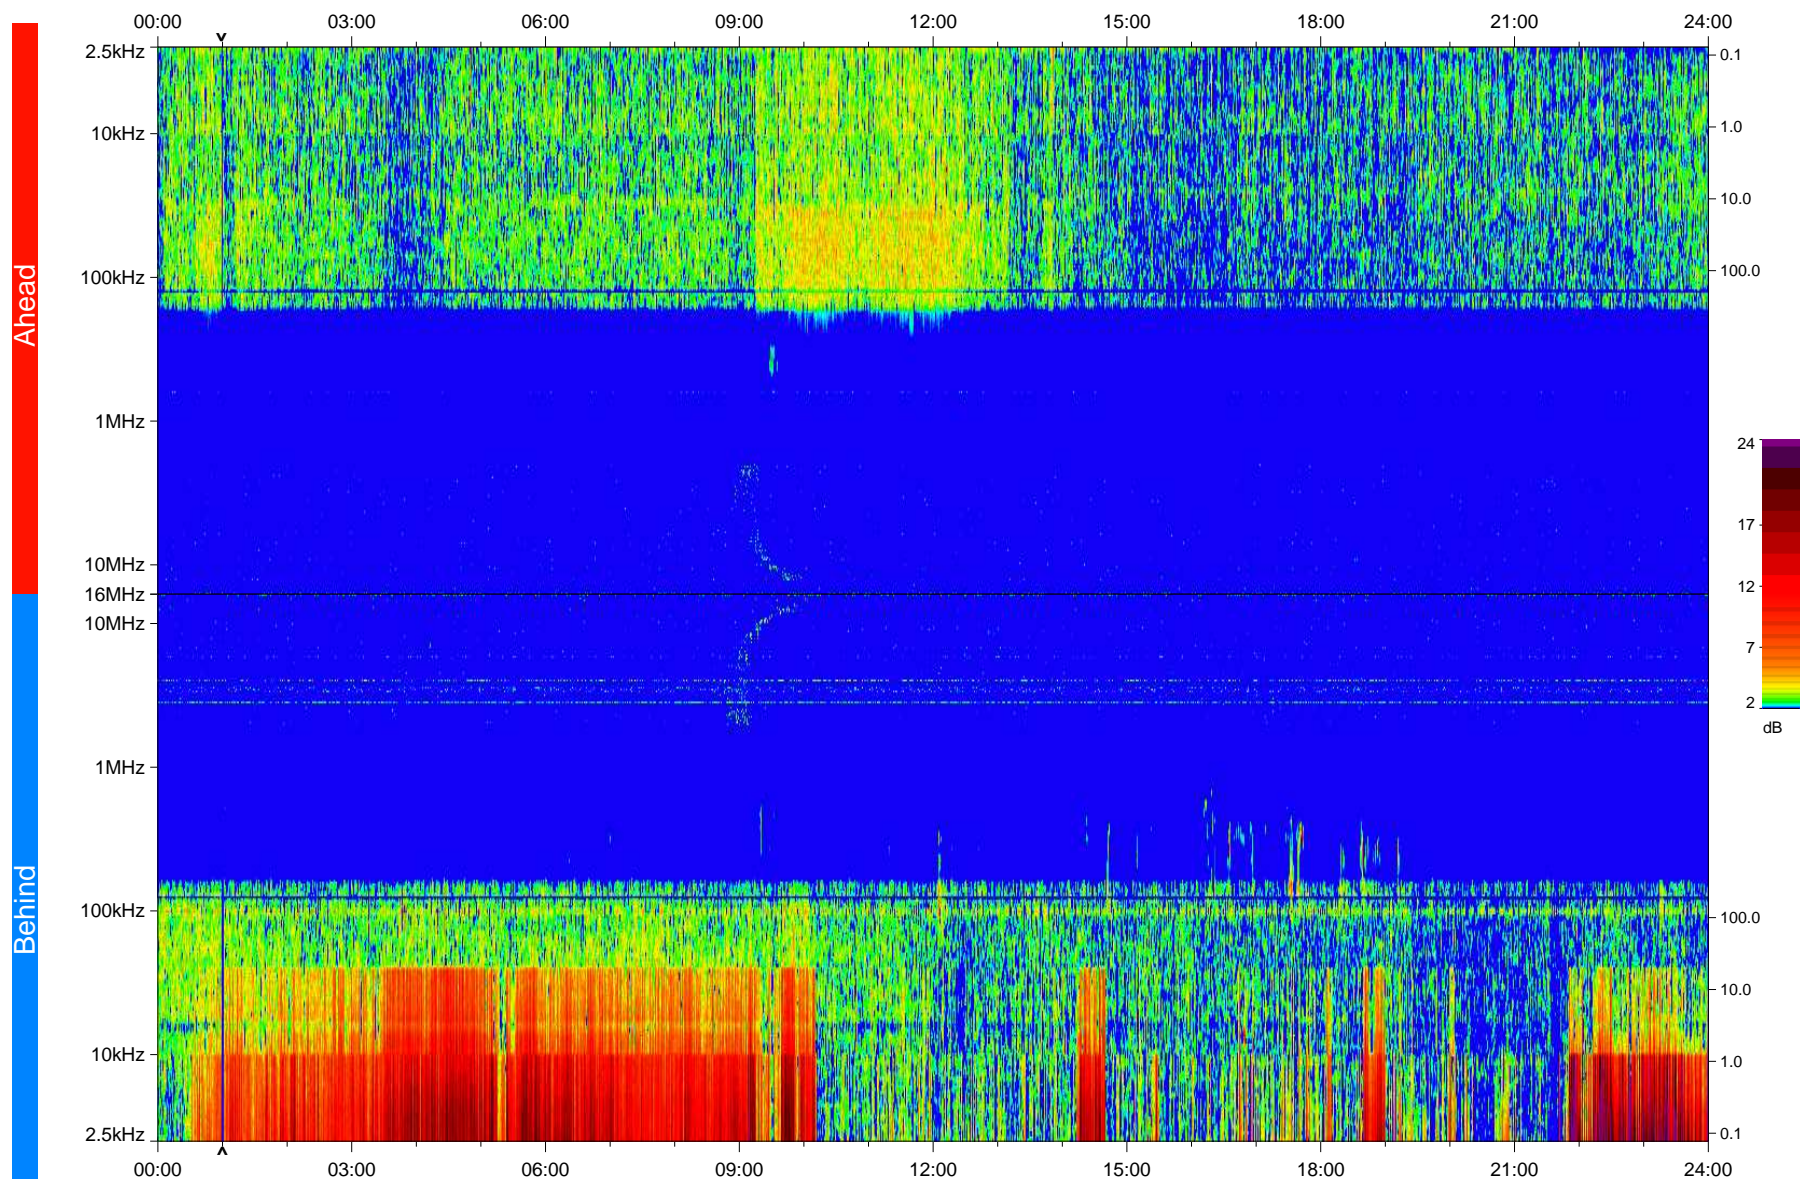

# STEREO/WAVES Daily Summary - 02-Oct-2008 (DOY 276)

Ahead source file: swaves\_ahead\_2008\_276\_1\_04.fin  
Ahead PSE Angle: 39.8°

Behind PSE Angle: -36.6°  
Behind source file: swaves\_behind\_2008\_276\_1\_04.fin

Time (UTC)

file: stereo\_swaves\_daily-summary\_color\_20081002\_v04  
made by: space.umn.edu on macOS with IDL 8.8.2 on 2022-10-18 14:21:11, with TLib V945 / dynspec V311