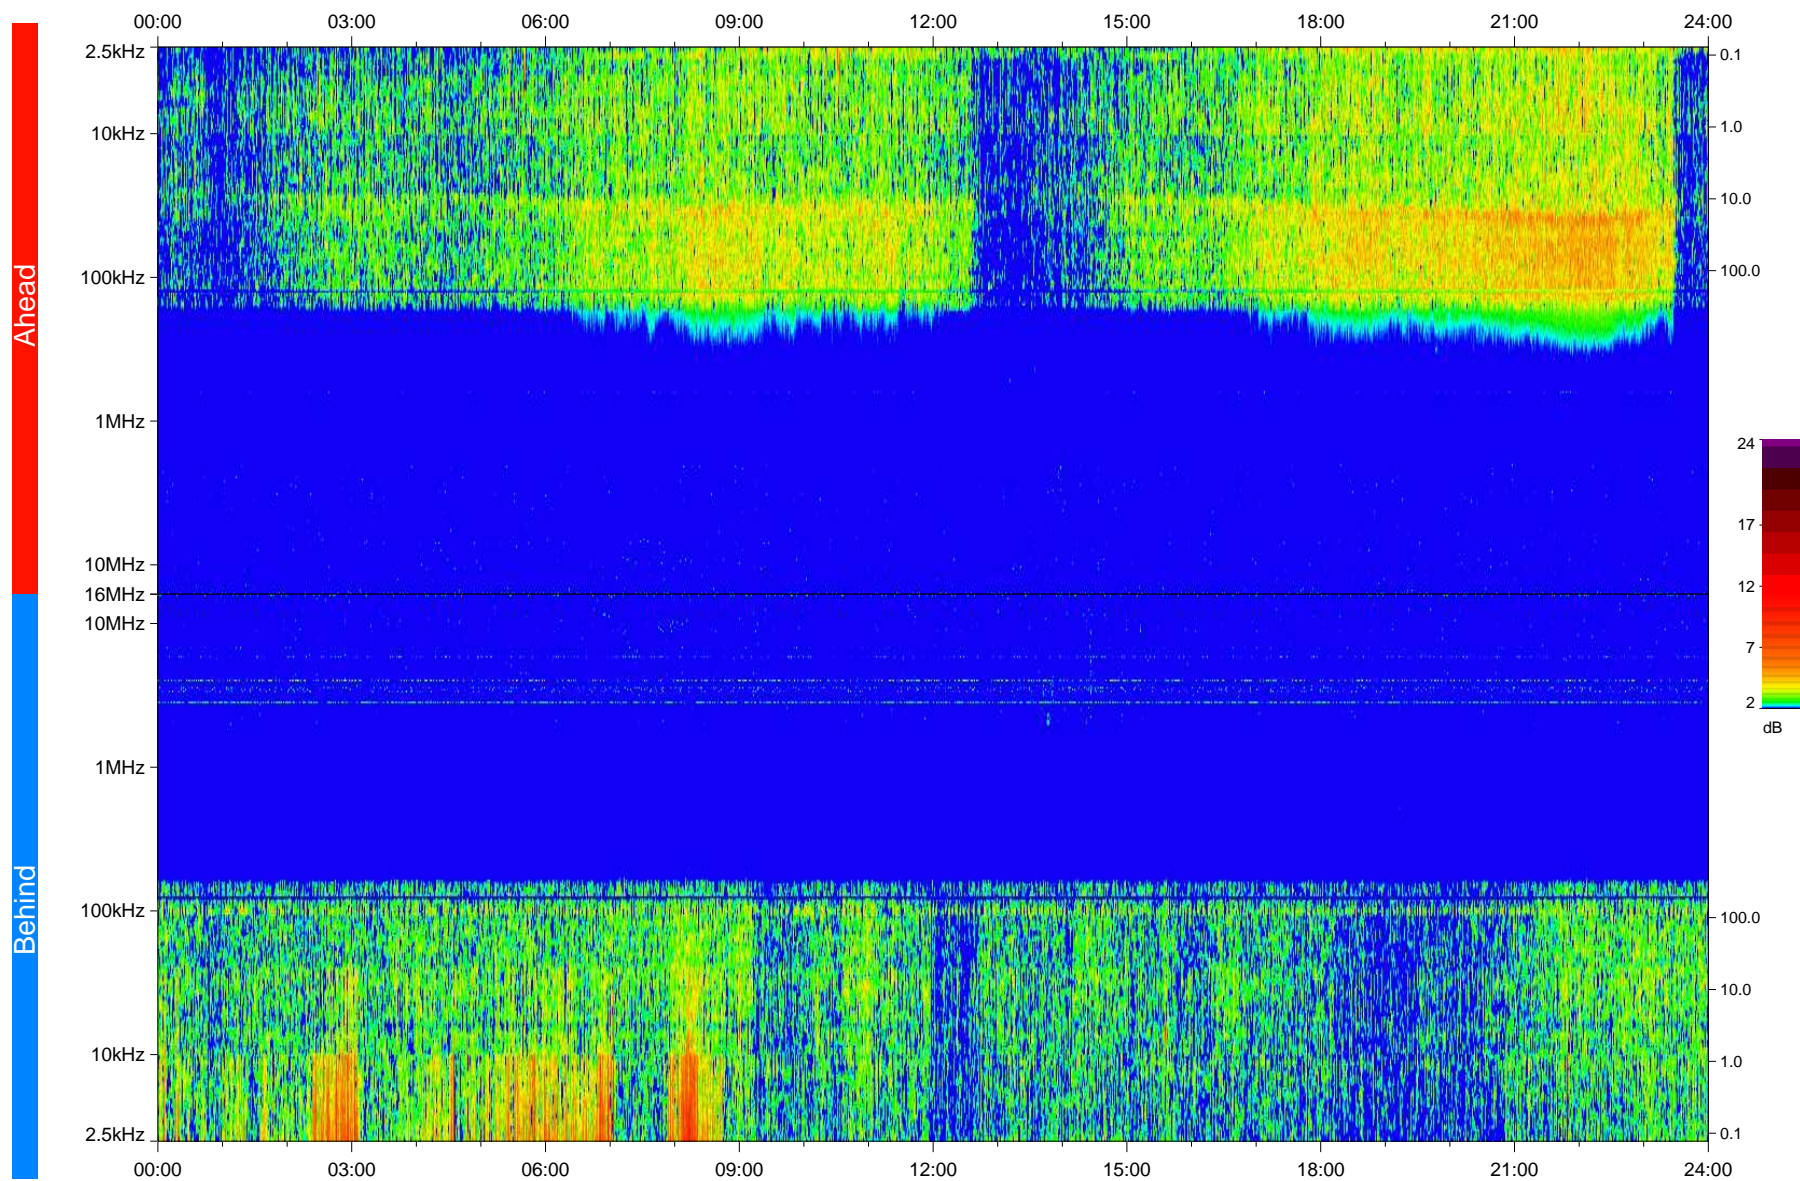

# STEREO/WAVES Daily Summary - 01-Oct-2008 (DOY 275)

Ahead source file: swaves\_ahead\_2008\_275\_1\_04.fin  
Ahead PSE Angle: 39.8°

Behind PSE Angle: -36.5°  
Behind source file: swaves\_behind\_2008\_275\_1\_04.fin

Time (UTC)

file: stereo\_swaves\_daily-summary\_color\_20081001\_v04  
made by: space.umn.edu on macOS with IDL 8.8.2 on 2022-10-18 14:18:21, with TLib V945 / dynspec V311