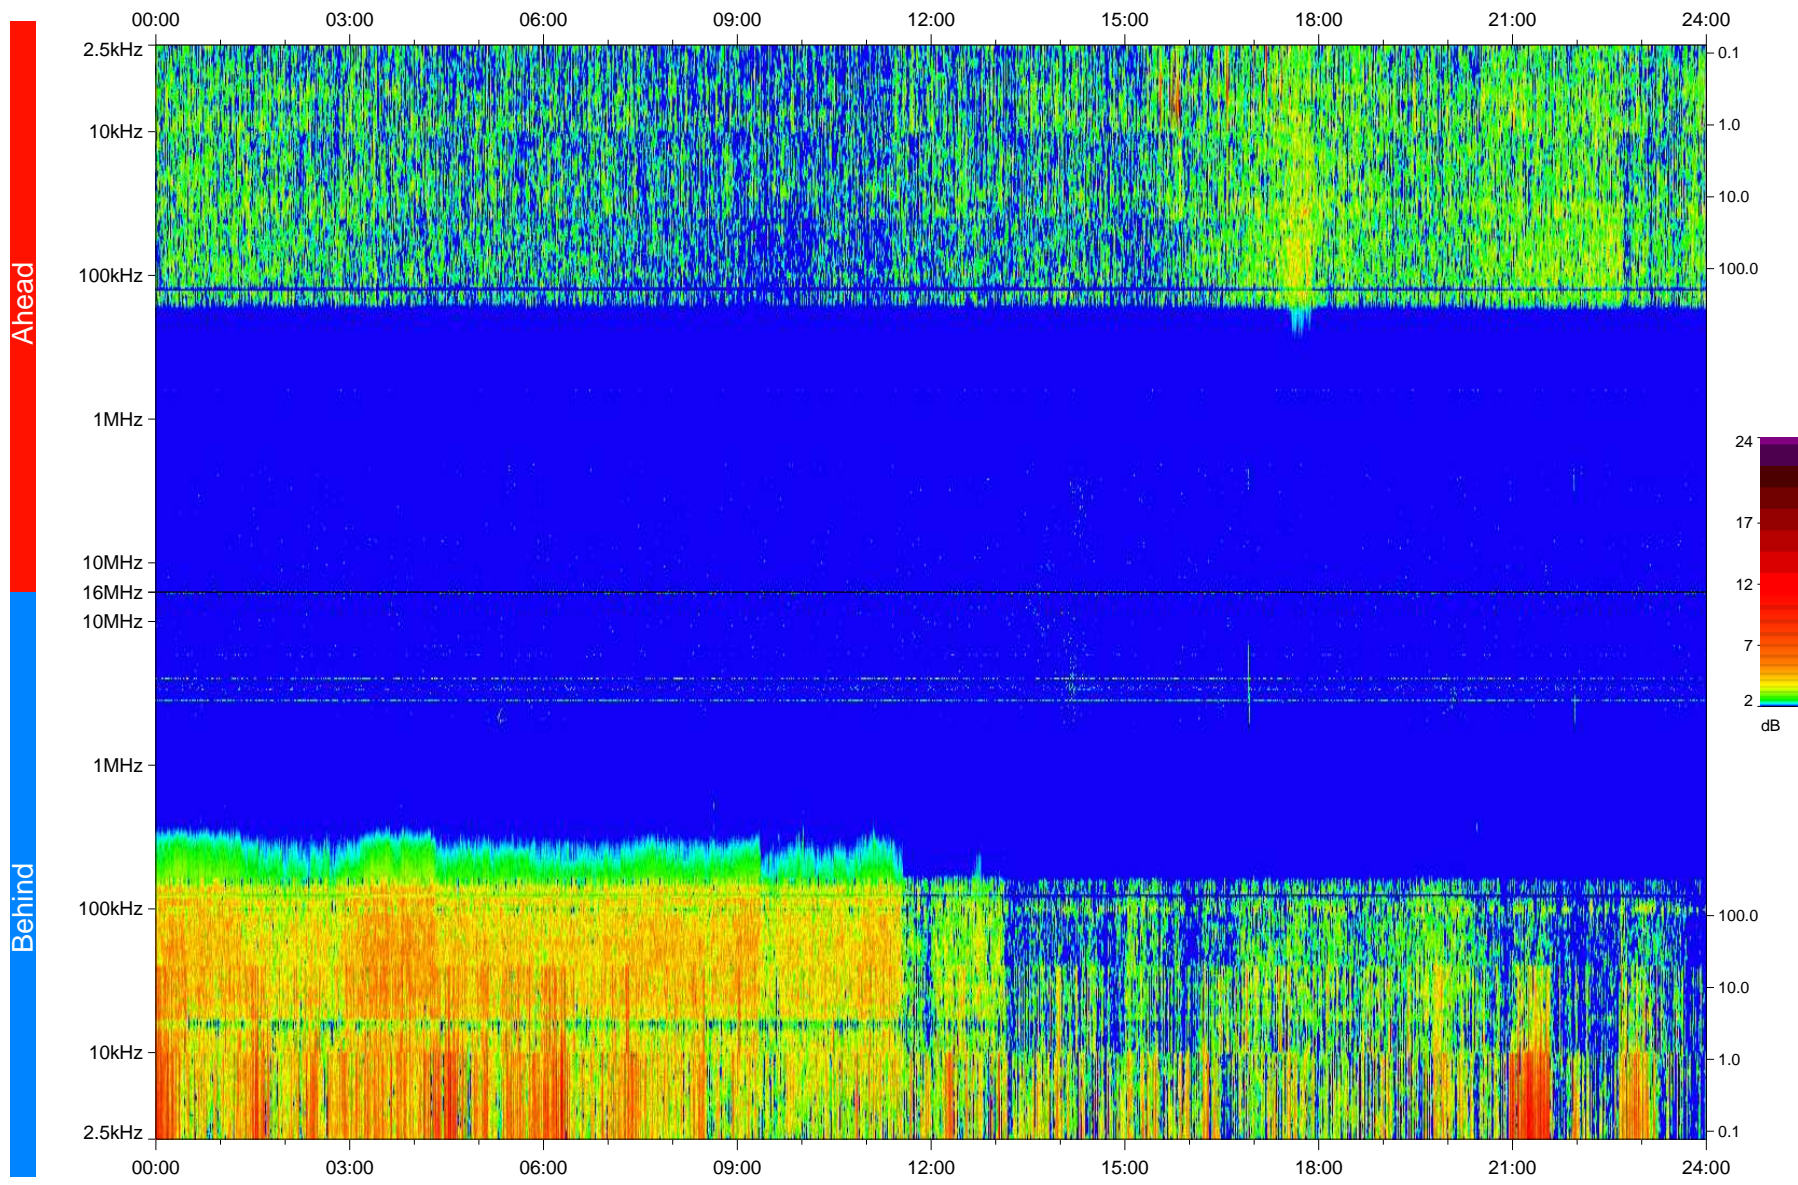

STEREO/WAVES Daily Summary - 29-Sep-2008 (DOY 273)

Ahead source file: swaves_ahead_2008_273_1_04.fin
Ahead PSE Angle: 39.7°

Behind PSE Angle: -36.2°
Behind source file: swaves_behind_2008_273_1_04.fin

Time (UTC)

file: stereo_swaves_daily-summary_color_20080929_v04
made by: space.umn.edu on macOS with IDL 8.8.2 on 2022-10-18 14:12:40, with TLib V945 / dynspec V311