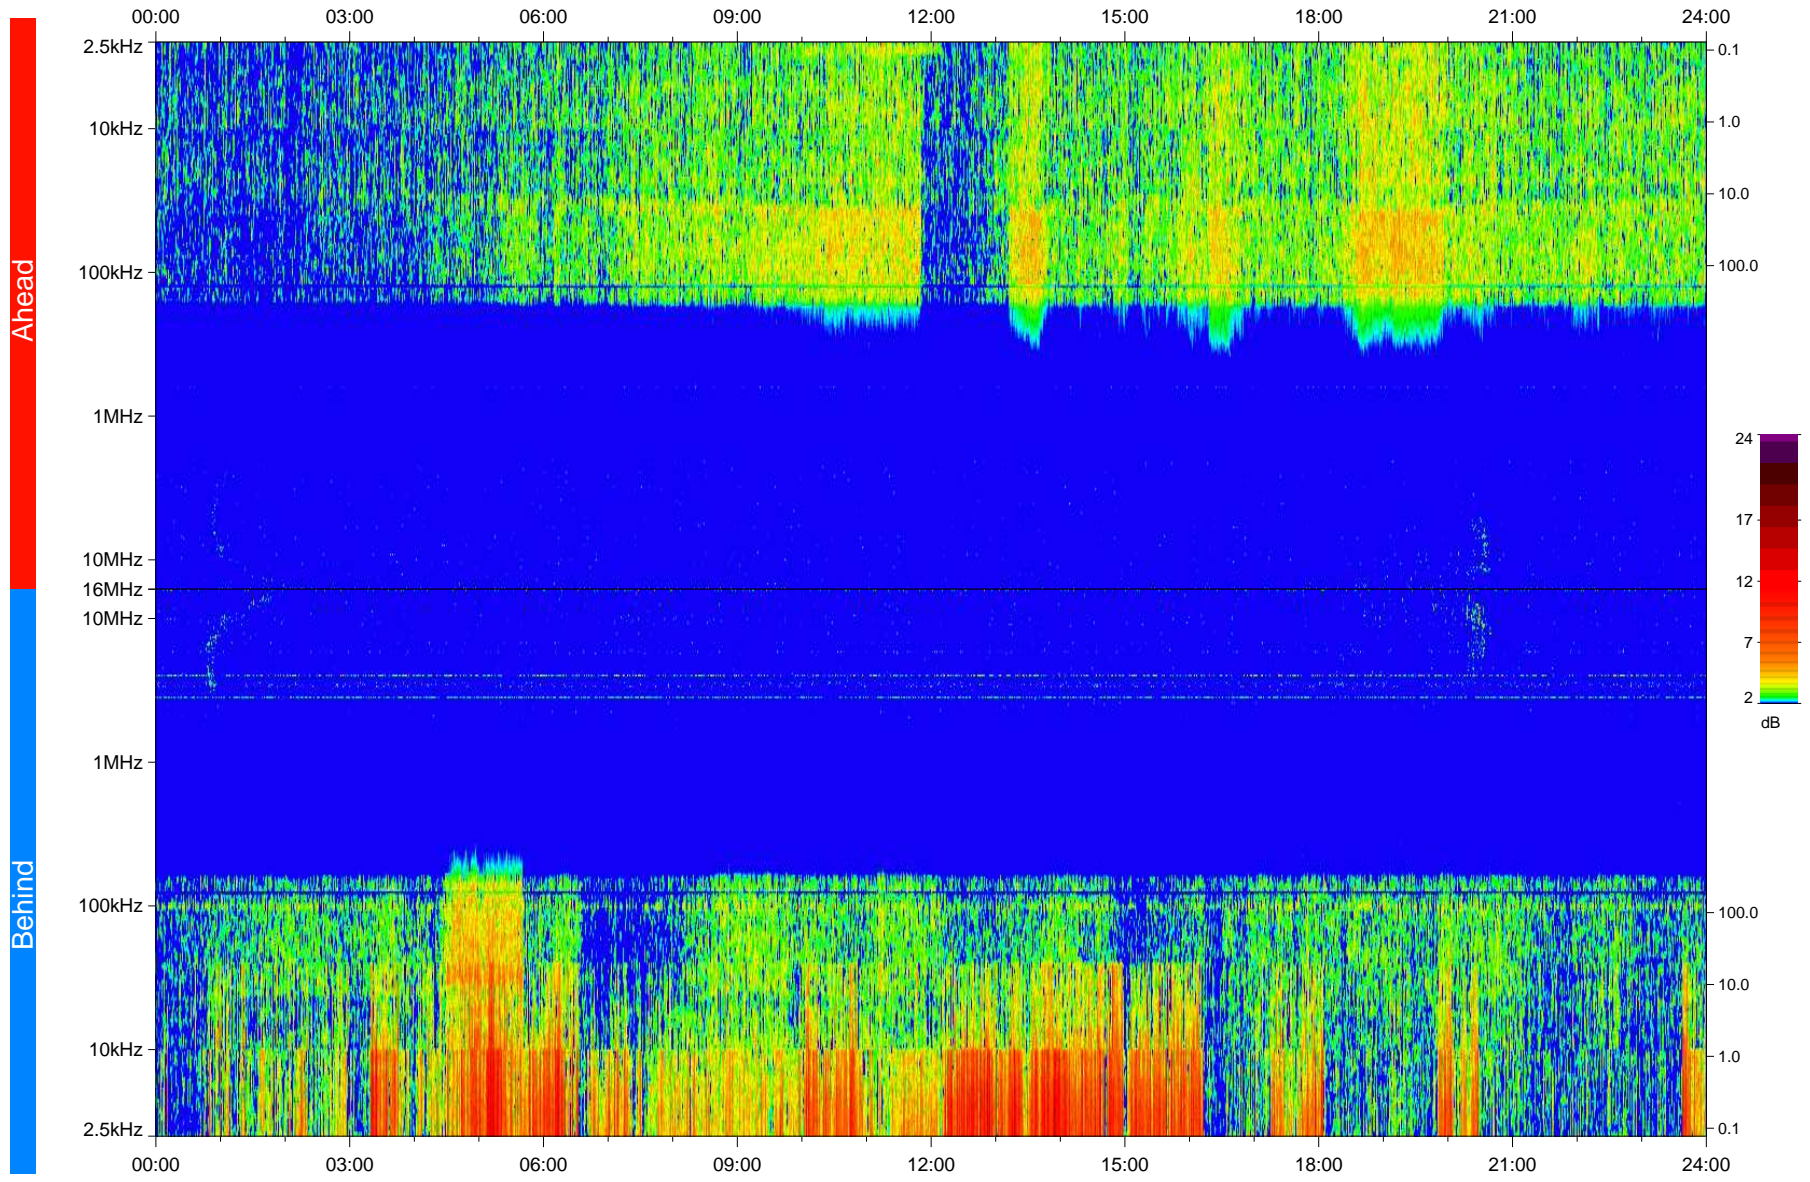

STEREO/WAVES Daily Summary - 27-Sep-2008 (DOY 271)

Ahead source file: swaves_ahead_2008_271_1_04.fin
Ahead PSE Angle: 39.6°

Behind PSE Angle: -35.9°
Behind source file: swaves_behind_2008_271_1_04.fin

Time (UTC)

file: stereo_swaves_daily-summary_color_20080927_v04
made by: space.umn.edu on macOS with IDL 8.8.2 on 2022-10-18 14:06:57, with TLib V945 / dynspec V311