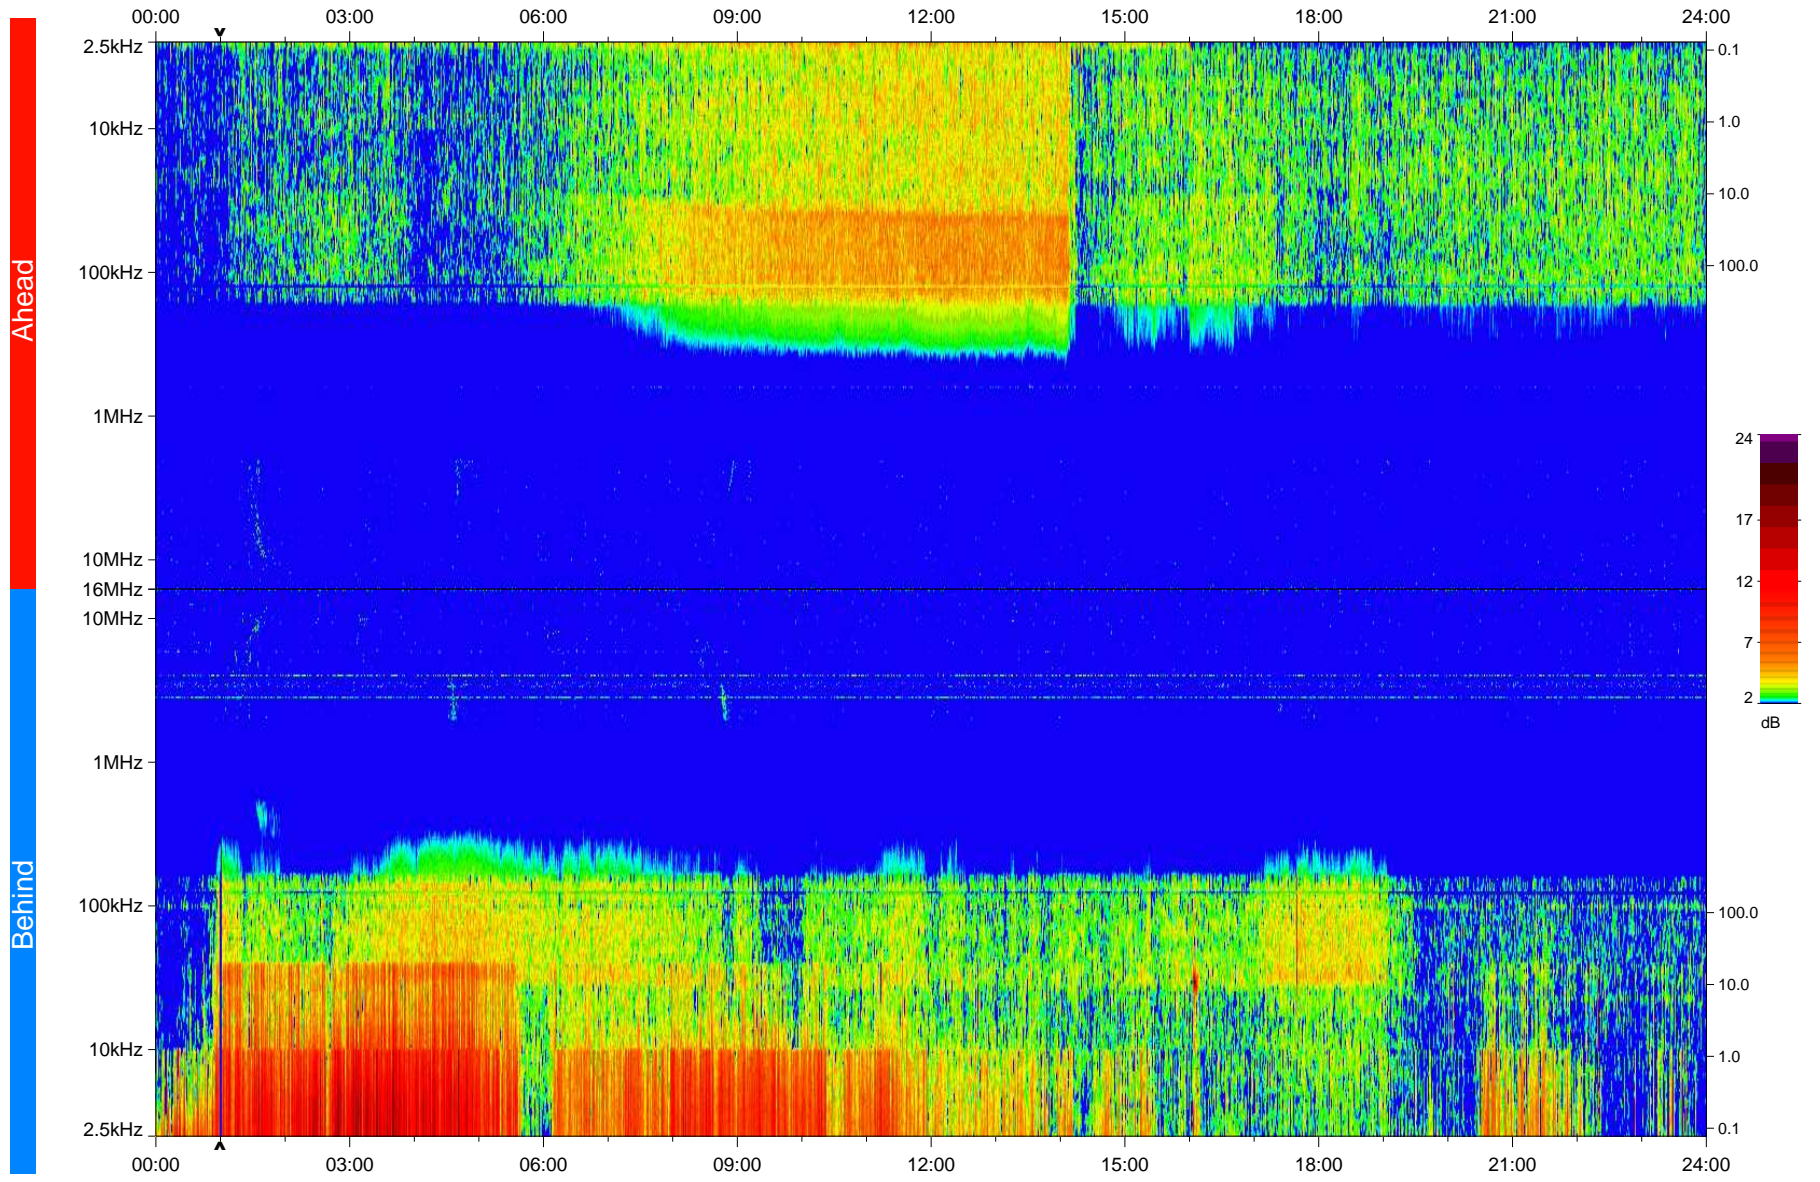

# STEREO/WAVES Daily Summary - 26-Sep-2008 (DOY 270)

Ahead source file: swaves\_ahead\_2008\_270\_1\_04.fin  
Ahead PSE Angle: 39.4°

Behind PSE Angle: -35.9°  
Behind source file: swaves\_behind\_2008\_270\_1\_04.fin

Time (UTC)

file: stereo\_swaves\_daily-summary\_color\_20080926\_v04  
made by: space.umn.edu on macOS with IDL 8.8.2 on 2022-10-18 14:04:06, with Tlib V945 / dynspec V311