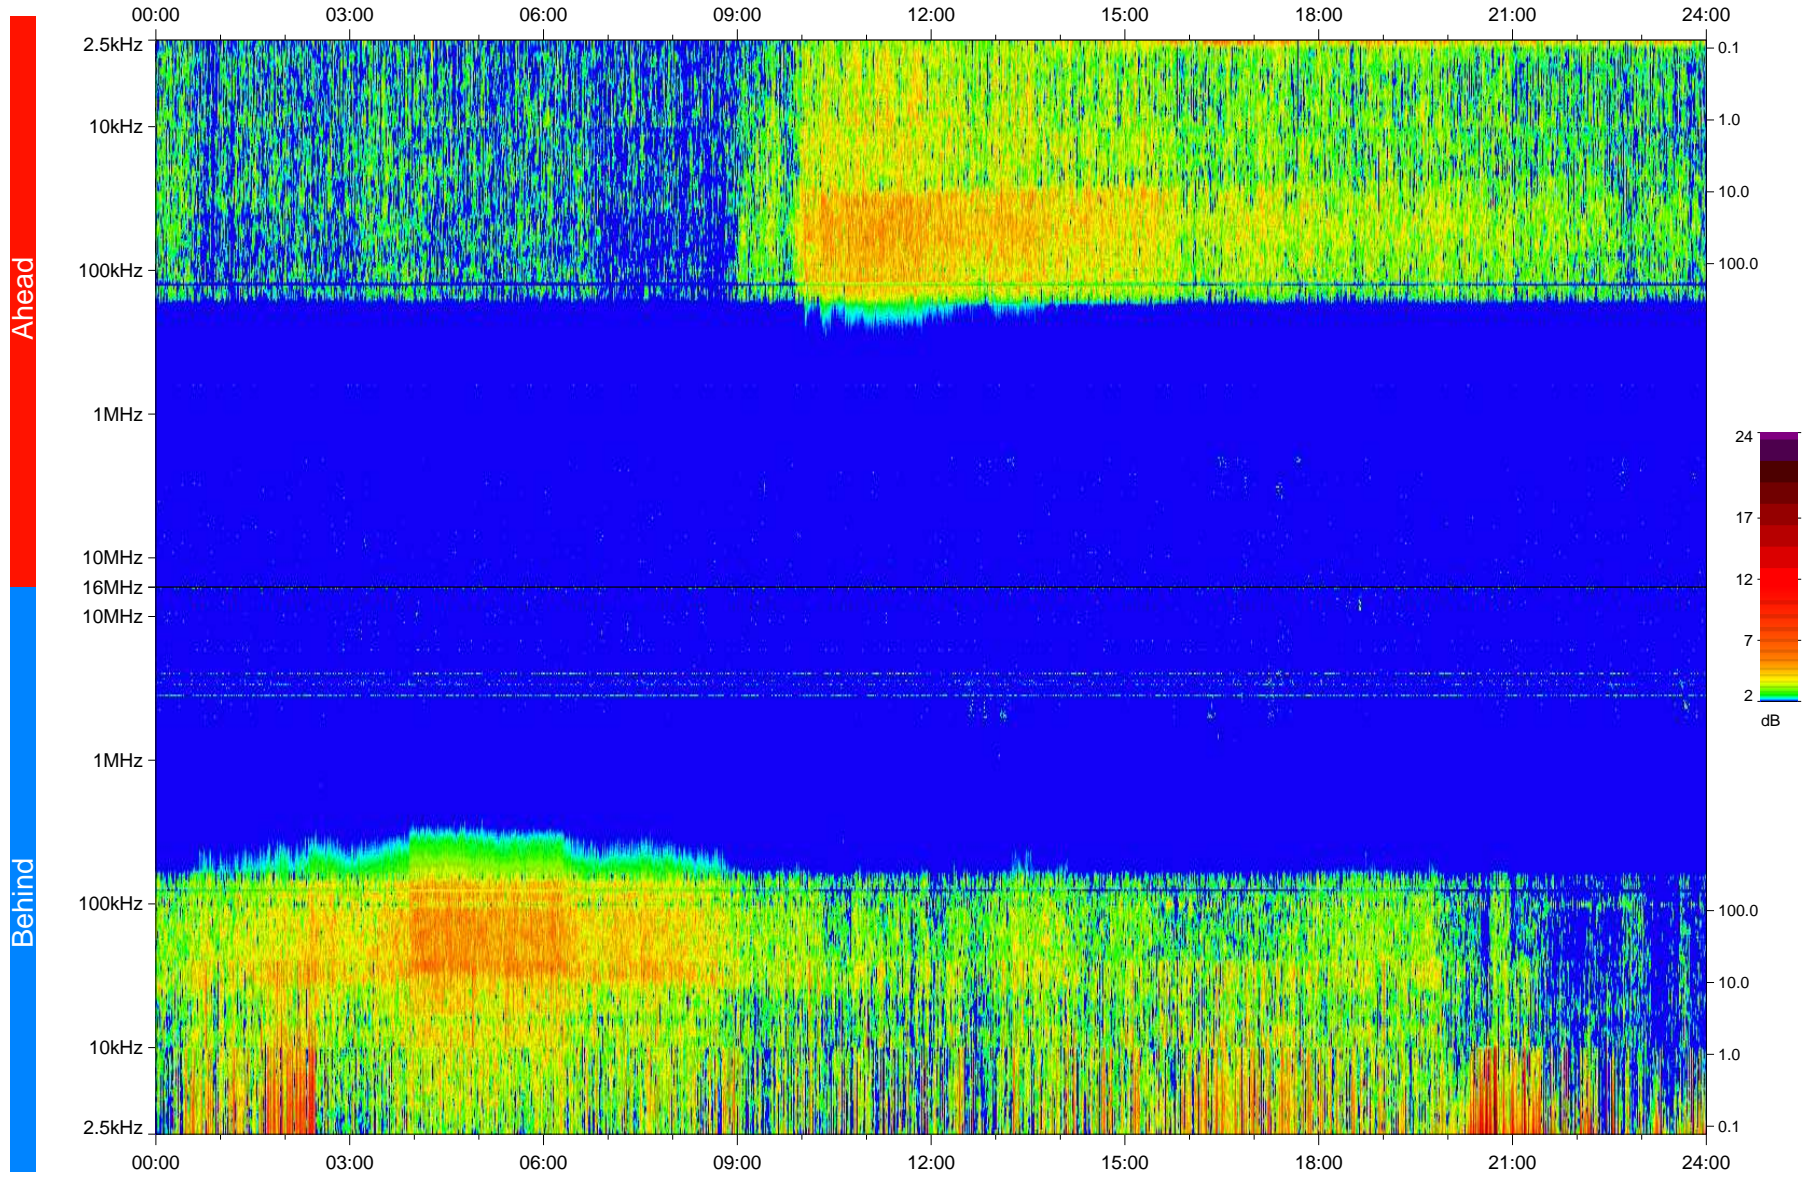

STEREO/WAVES Daily Summary - 25-Sep-2008 (DOY 269)

Ahead source file: swaves_ahead_2008_269_1_04.fin
Ahead PSE Angle: 39.4°

Behind PSE Angle: -35.7°
Behind source file: swaves_behind_2008_269_1_04.fin

Time (UTC)

file: stereo_swaves_daily-summary_color_20080925_v04
made by: space.umn.edu on macOS with IDL 8.8.2 on 2022-10-18 14:01:11, with Tlib V945 / dynspec V311