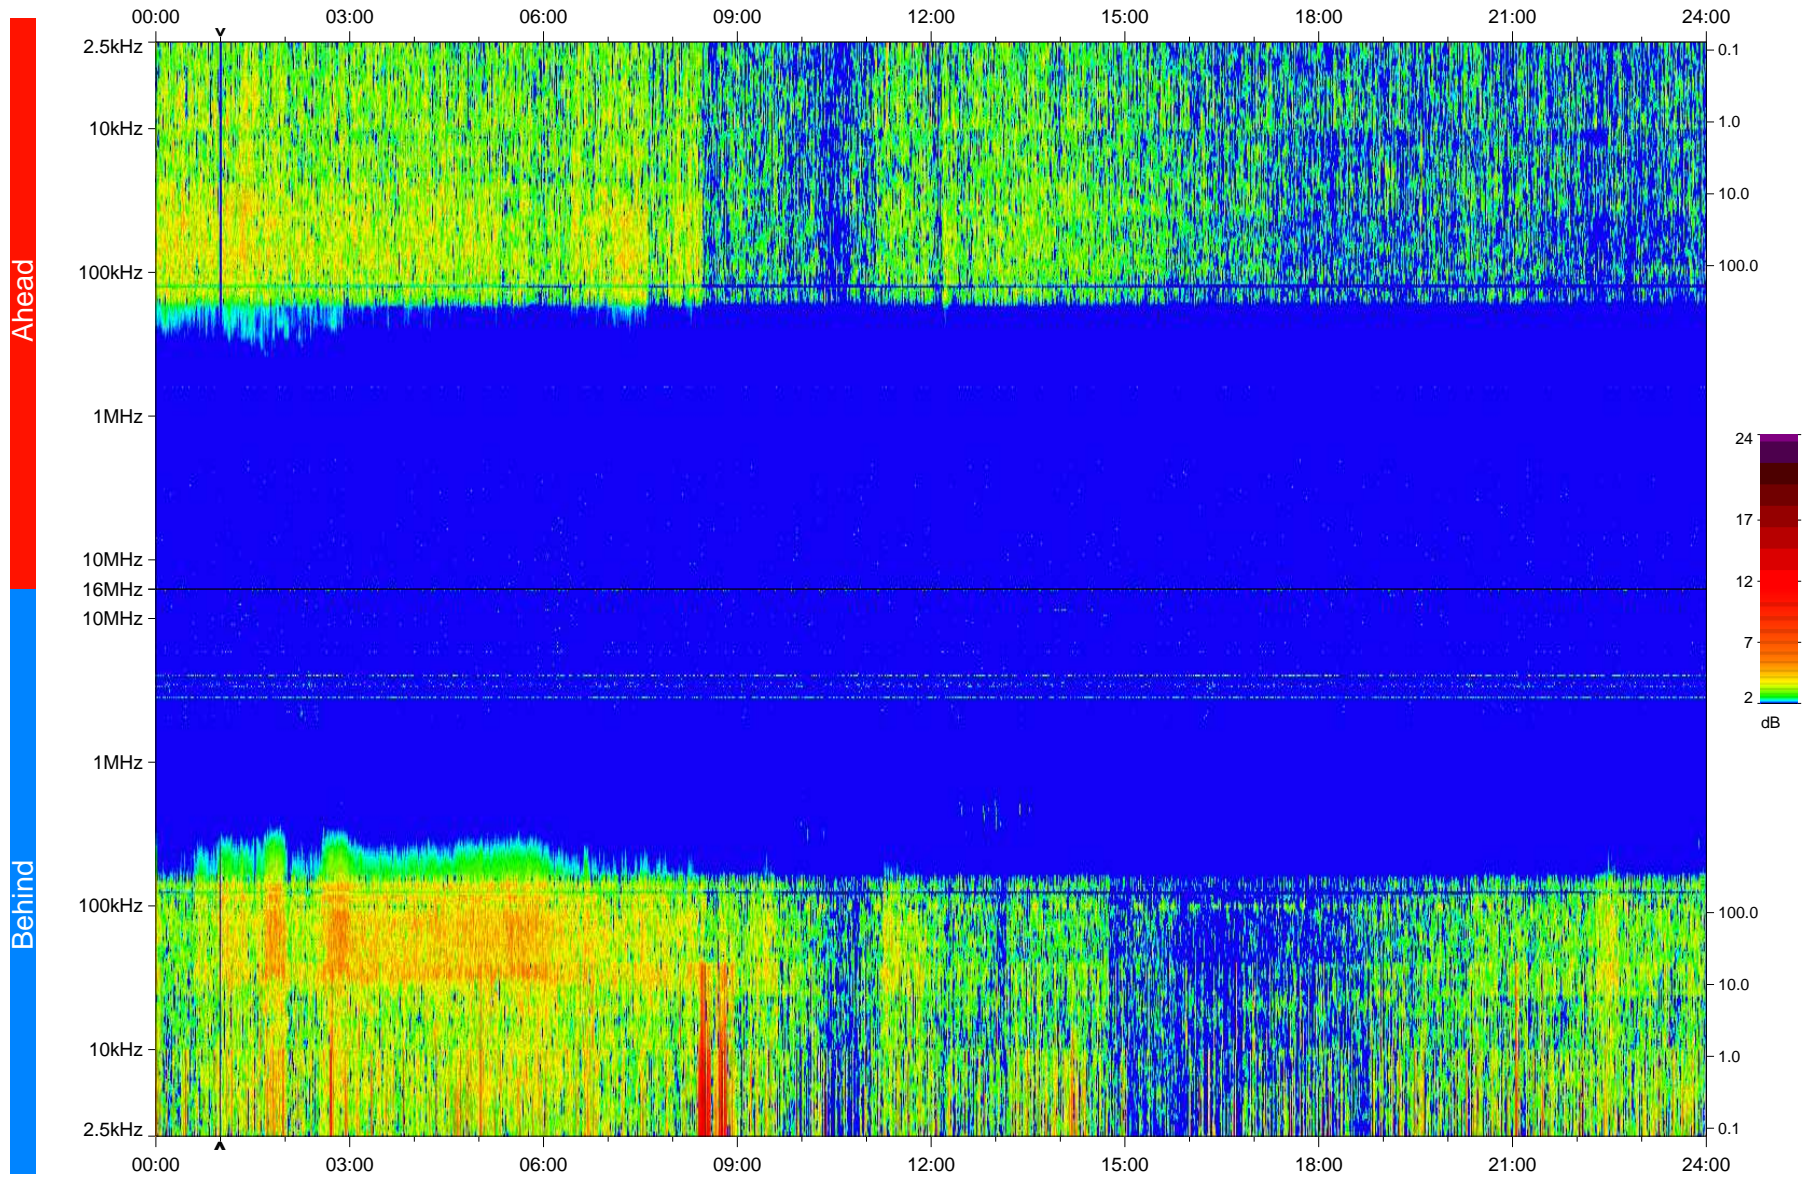

# STEREO/WAVES Daily Summary - 24-Sep-2008 (DOY 268)

Ahead source file: swaves\_ahead\_2008\_268\_1\_04.fin  
Ahead PSE Angle: 39.4°

Behind PSE Angle: -35.6°  
Behind source file: swaves\_behind\_2008\_268\_1\_04.fin

Time (UTC)

file: stereo\_swaves\_daily-summary\_color\_20080924\_v04  
made by: space.umn.edu on macOS with IDL 8.8.2 on 2022-10-18 13:58:21, with TLib V945 / dynspec V311