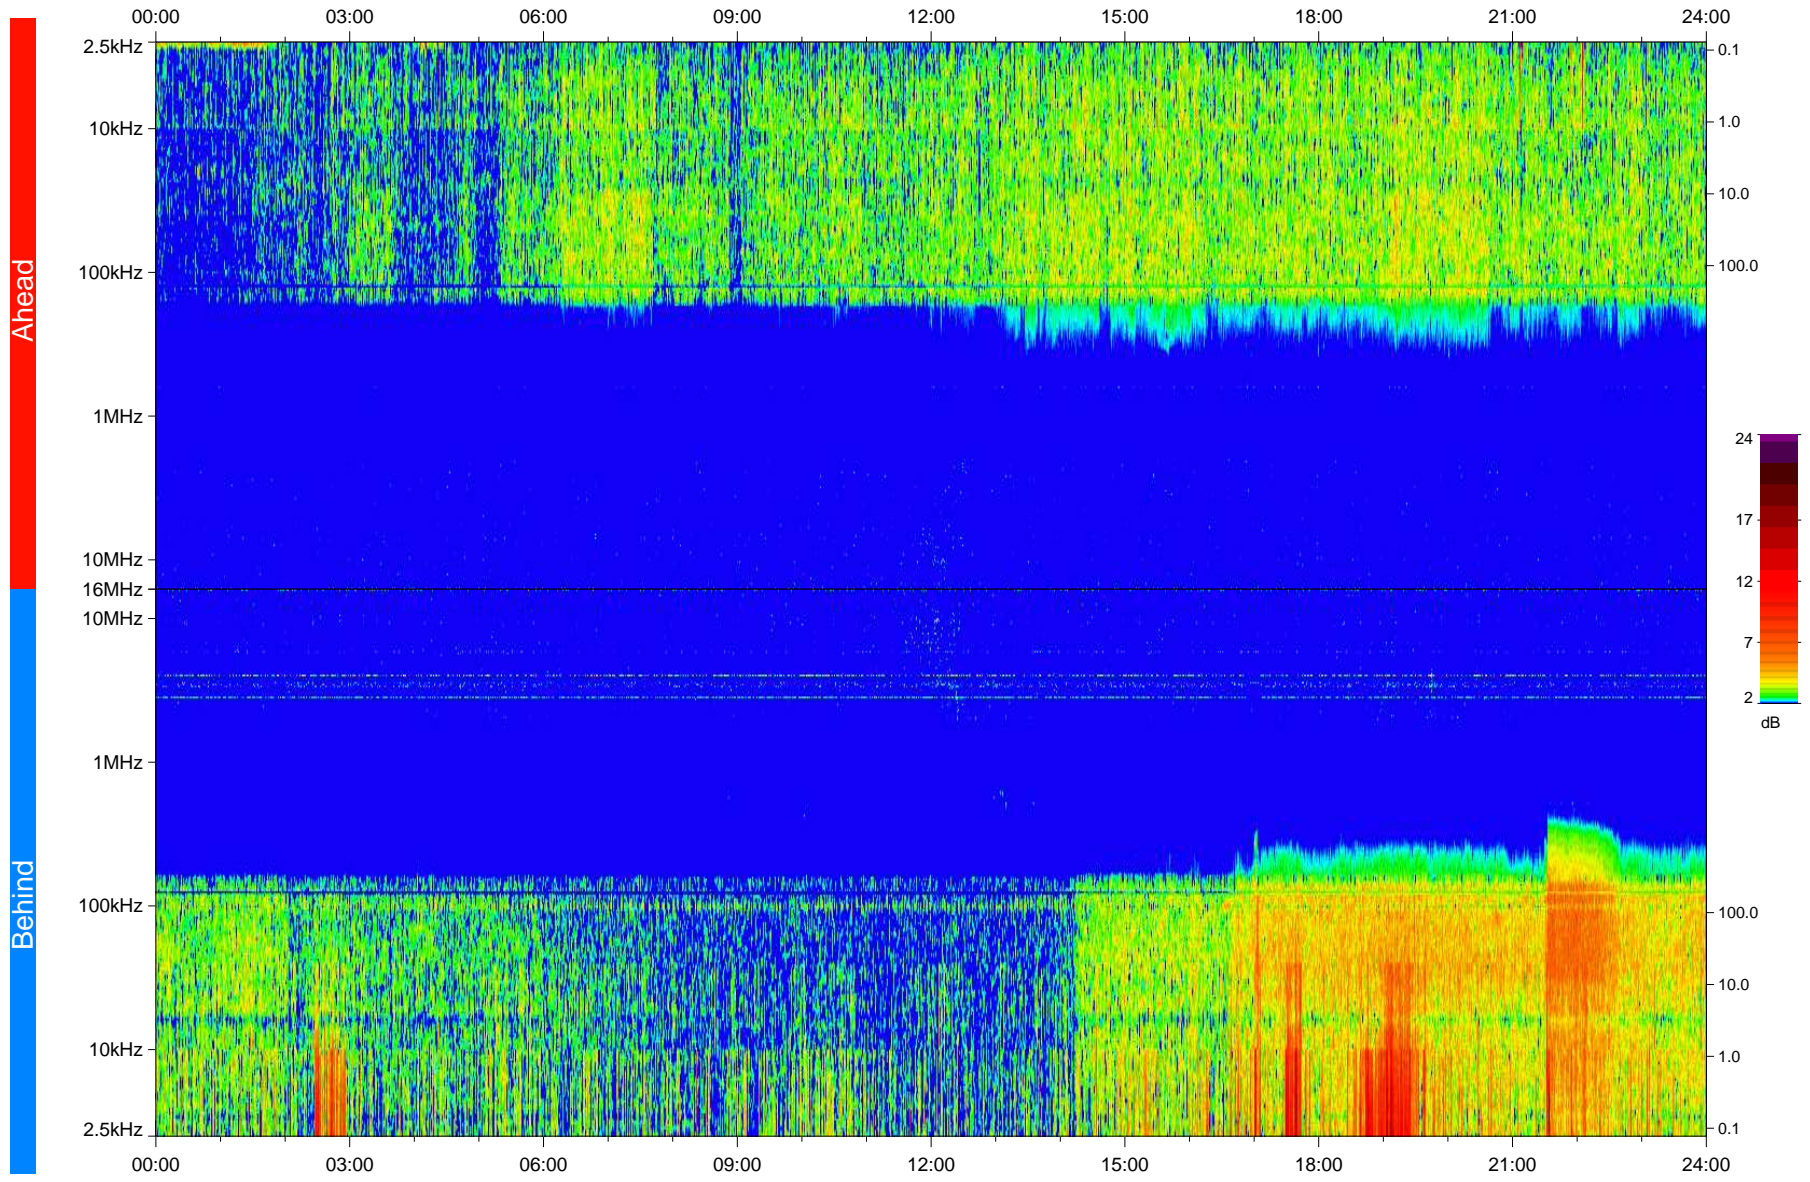

STEREO/WAVES Daily Summary - 23-Sep-2008 (DOY 267)

Ahead source file: swaves_ahead_2008_267_1_04.fin
Ahead PSE Angle: 39.3°

Behind PSE Angle: -35.5°
Behind source file: swaves_behind_2008_267_1_04.fin

Time (UTC)

file: stereo_swaves_daily-summary_color_20080923_v04
made by: space.umn.edu on macOS with IDL 8.8.2 on 2022-10-18 13:55:31, with TLib V945 / dynspec V311