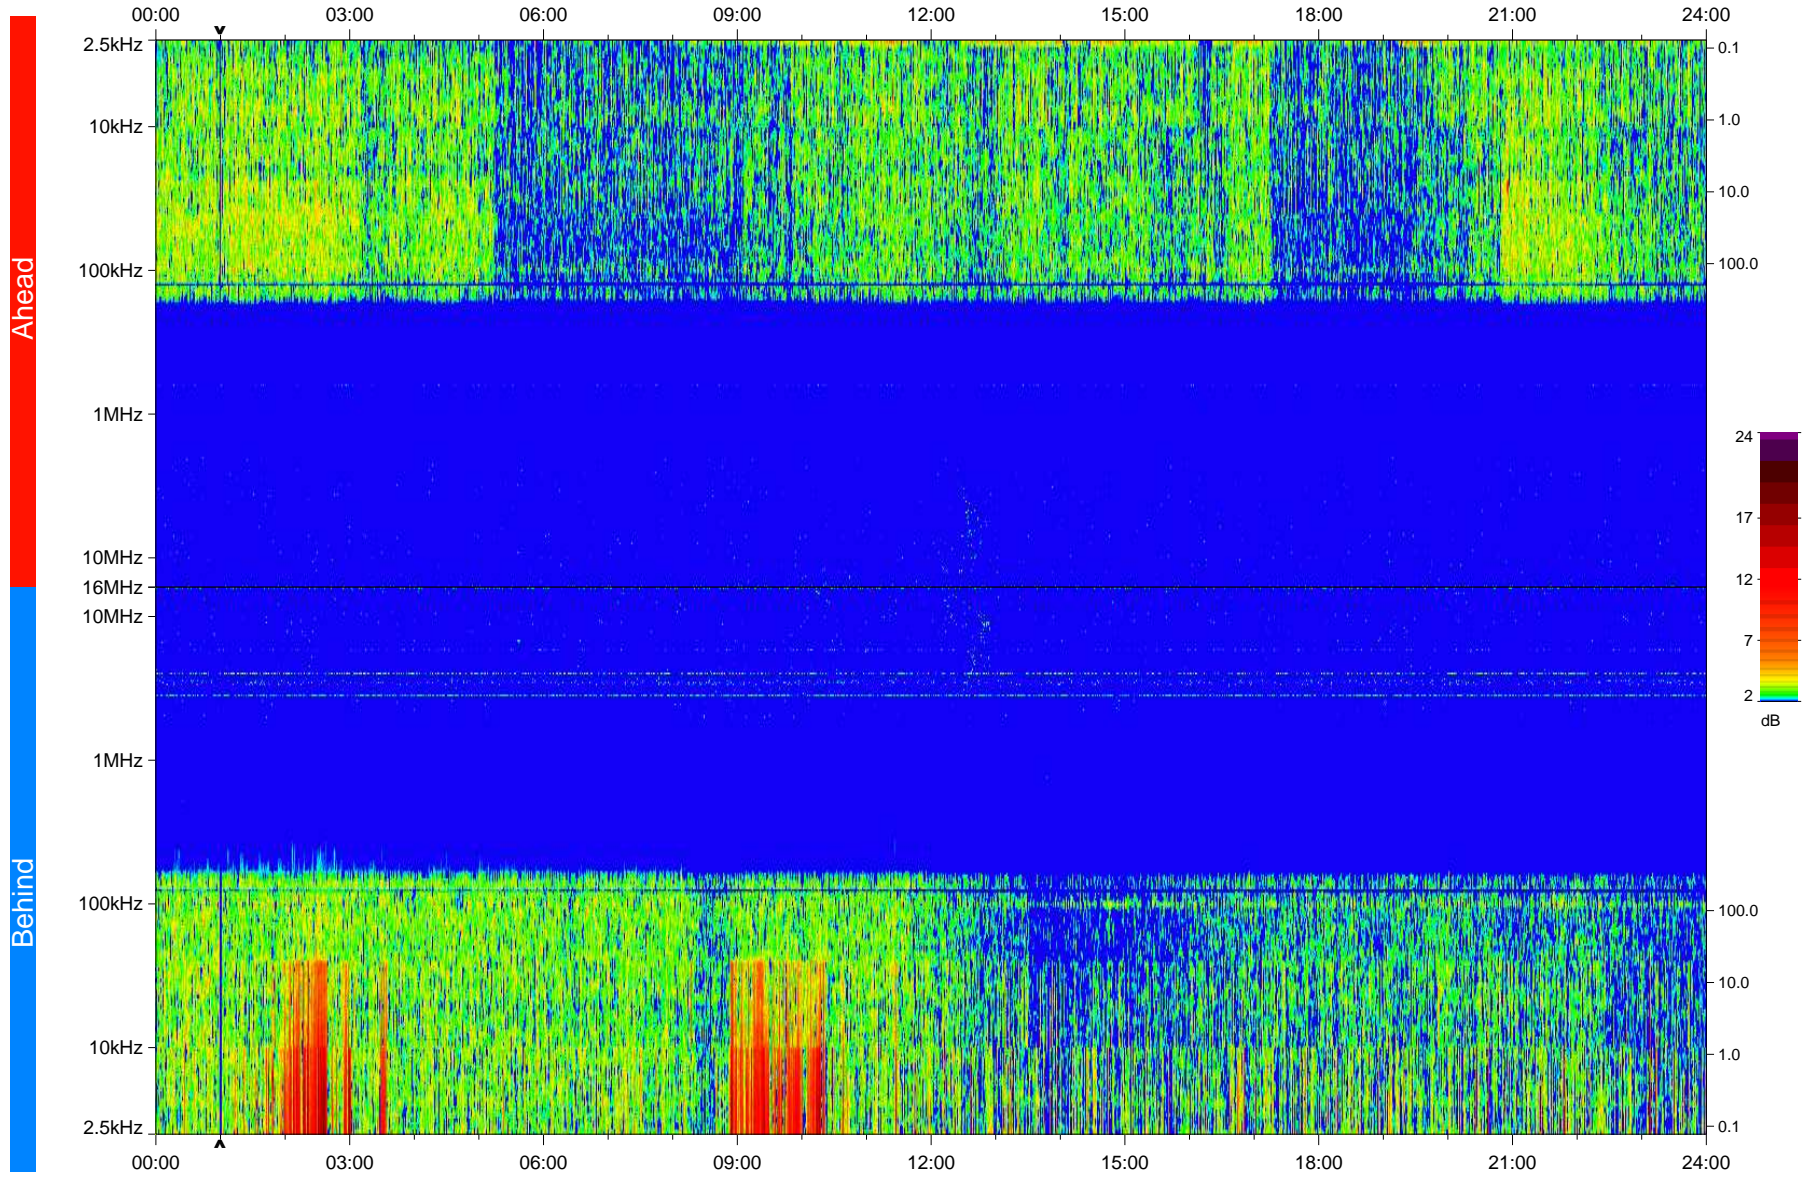

# STEREO/WAVES Daily Summary - 22-Sep-2008 (DOY 266)

Ahead source file: swaves\_ahead\_2008\_266\_1\_04.fin  
Ahead PSE Angle: 39.2°

Behind PSE Angle: -35.4°  
Behind source file: swaves\_behind\_2008\_266\_1\_04.fin

Time (UTC)

file: stereo\_swaves\_daily-summary\_color\_20080922\_v04  
made by: space.umn.edu on macOS with IDL 8.8.2 on 2022-10-18 13:52:39, with TLib V945 / dynspec V311