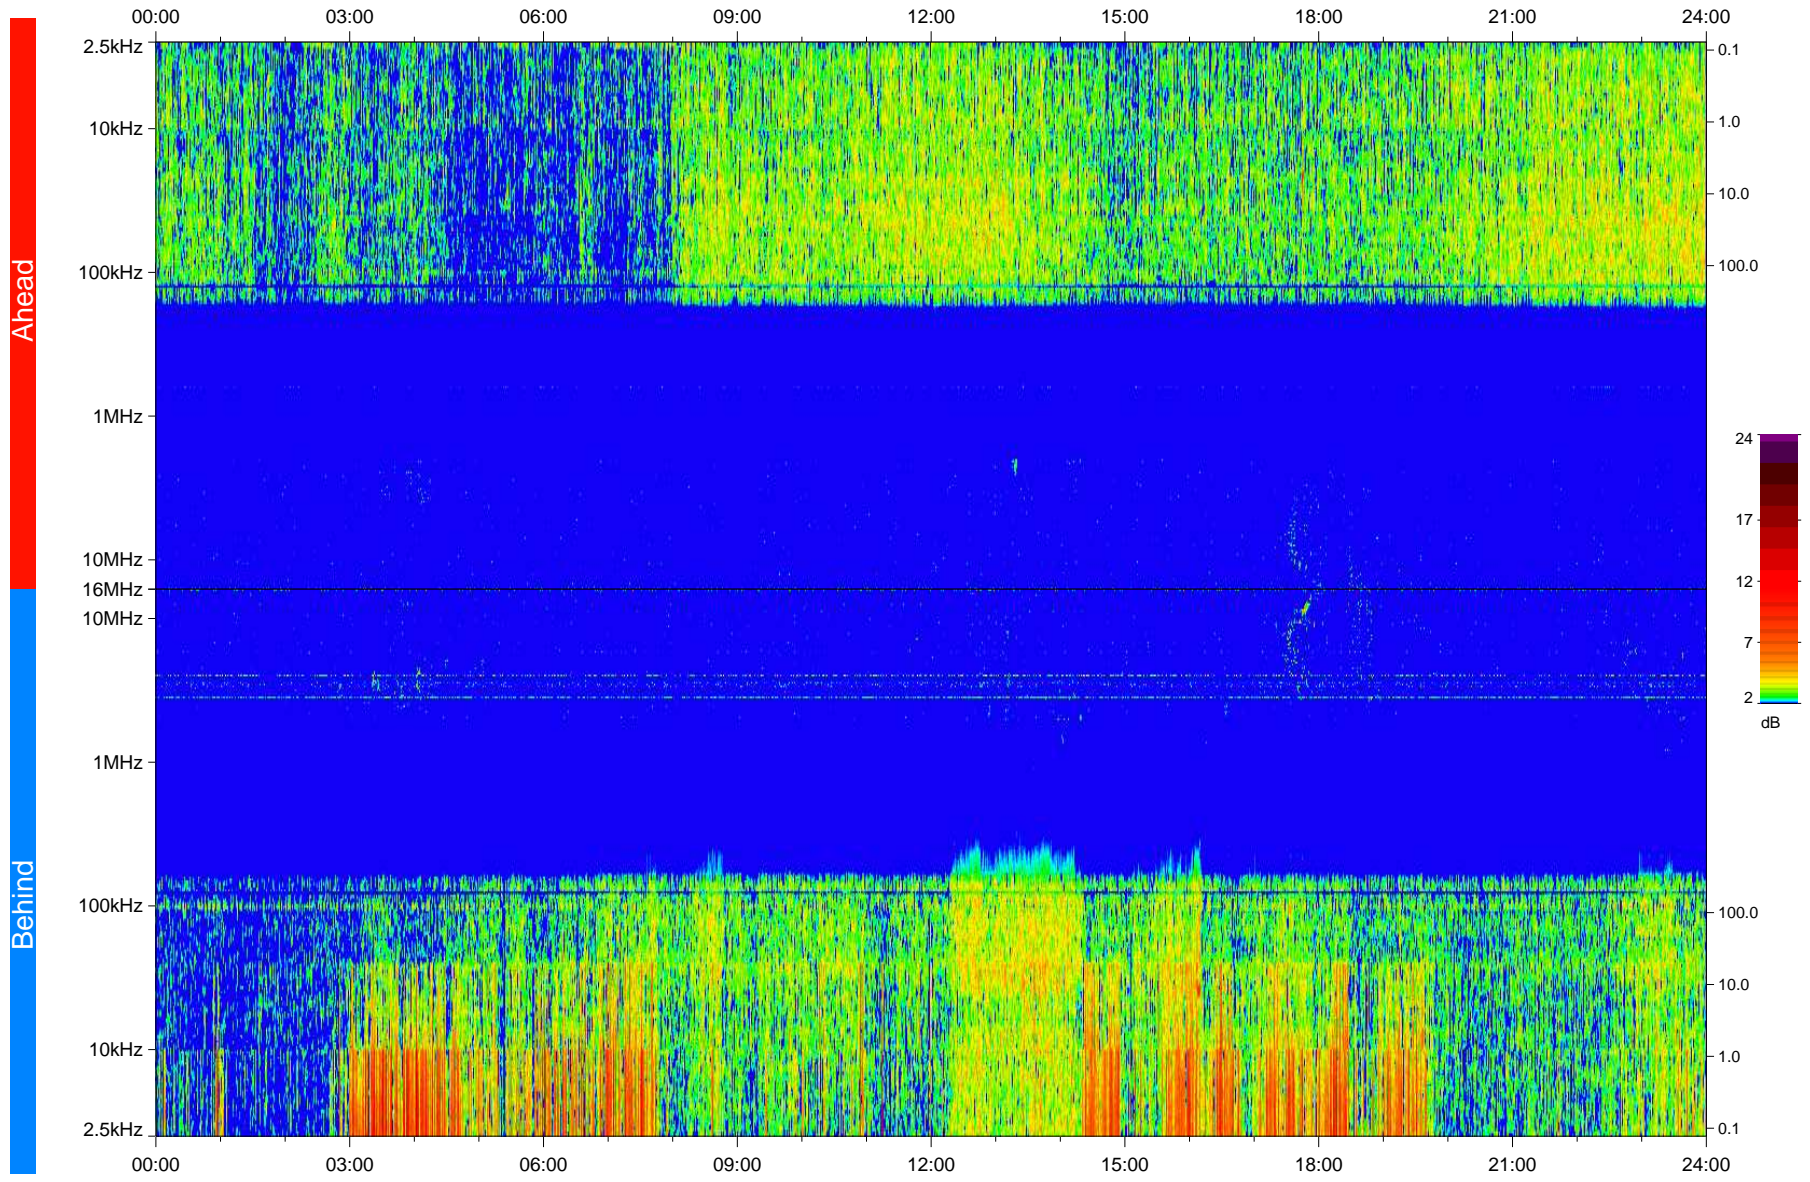

STEREO/WAVES Daily Summary - 21-Sep-2008 (DOY 265)

Ahead source file: swaves_ahead_2008_265_1_04.fin
Ahead PSE Angle: 39.1°

Behind PSE Angle: -35.3°
Behind source file: swaves_behind_2008_265_1_04.fin

Time (UTC)

file: stereo_swaves_daily-summary_color_20080921_v04
made by: space.umn.edu on macOS with IDL 8.8.2 on 2022-10-18 13:49:48, with TMLib V945 / dynspec V311