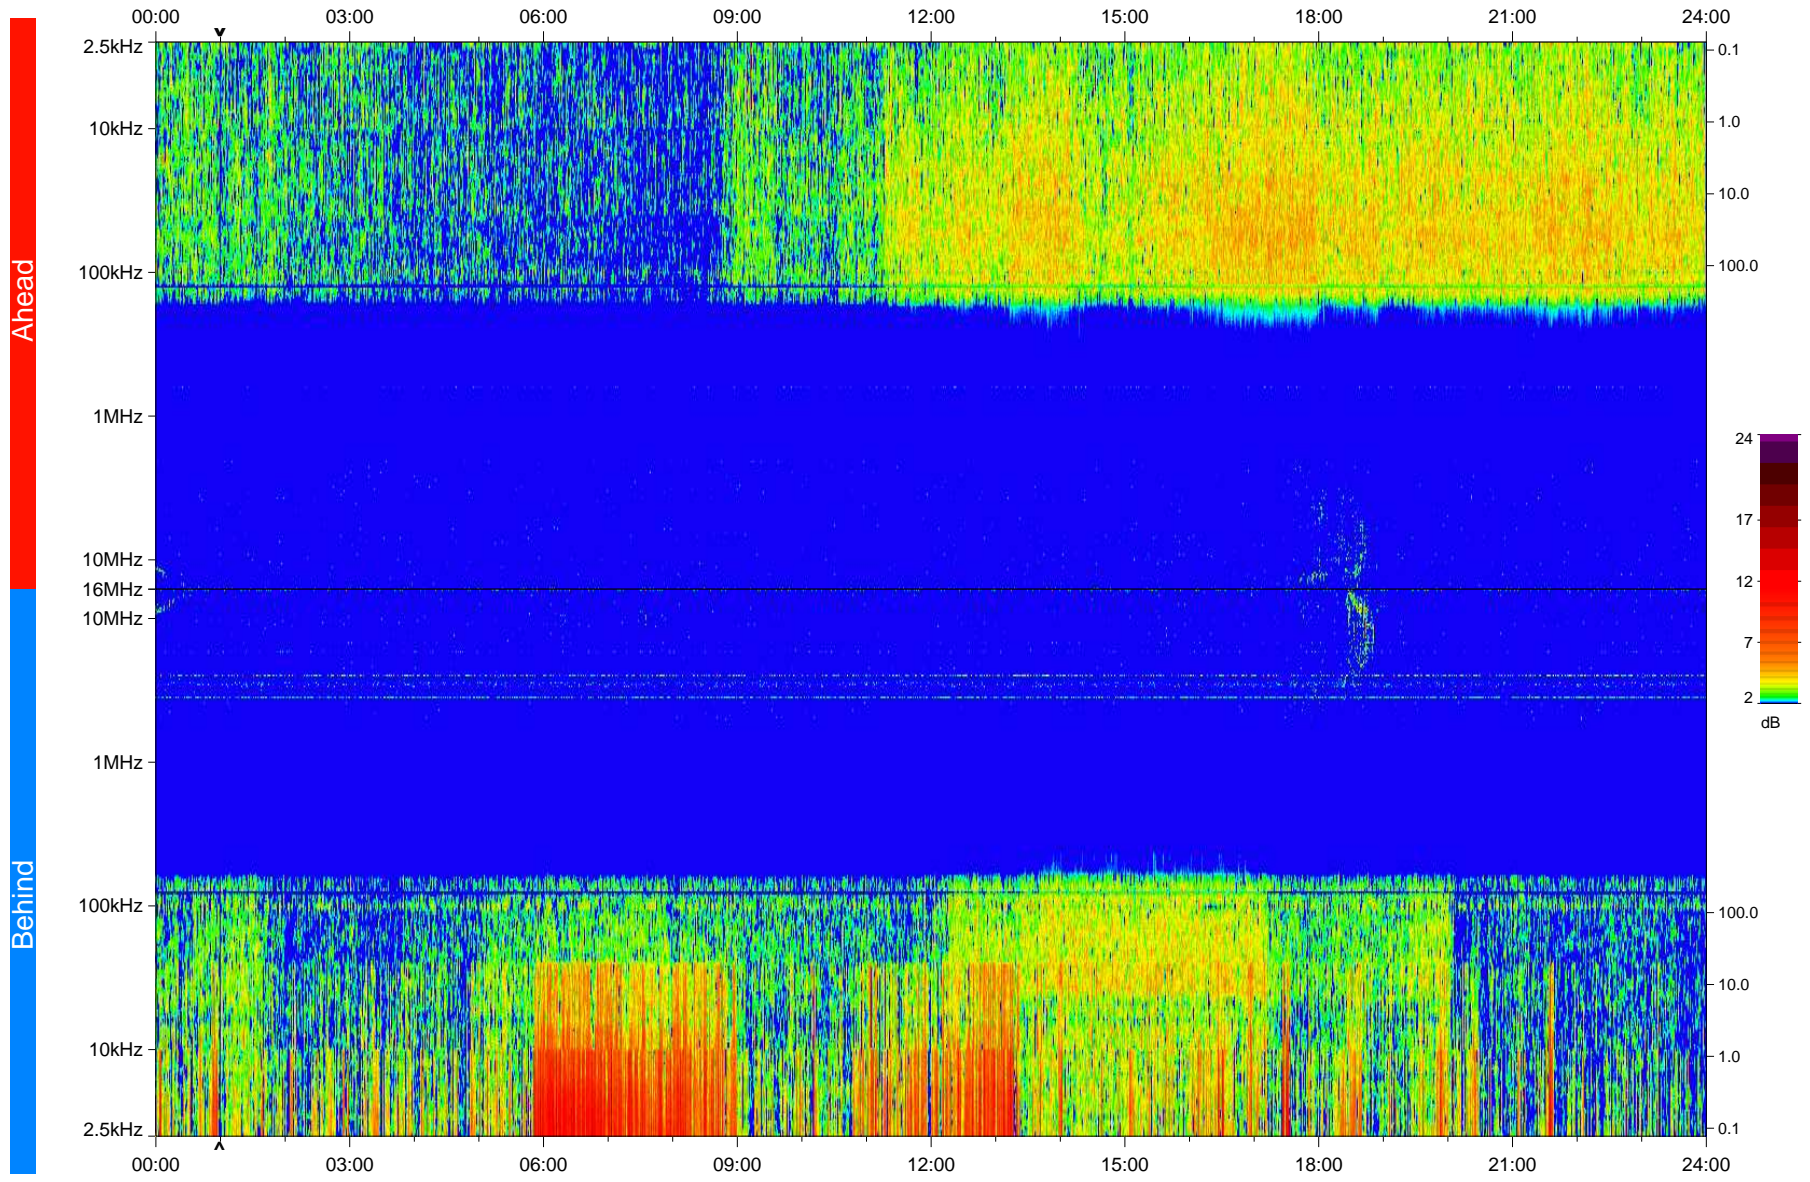

# STEREO/WAVES Daily Summary - 20-Sep-2008 (DOY 264)

Ahead source file: swaves\_ahead\_2008\_264\_1\_04.fin  
Ahead PSE Angle: 39.1°

Behind PSE Angle: -35.1°  
Behind source file: swaves\_behind\_2008\_264\_1\_04.fin

Time (UTC)

file: stereo\_swaves\_daily-summary\_color\_20080920\_v04  
made by: space.umn.edu on macOS with IDL 8.8.2 on 2022-10-18 13:46:57, with TLib V945 / dynspec V311