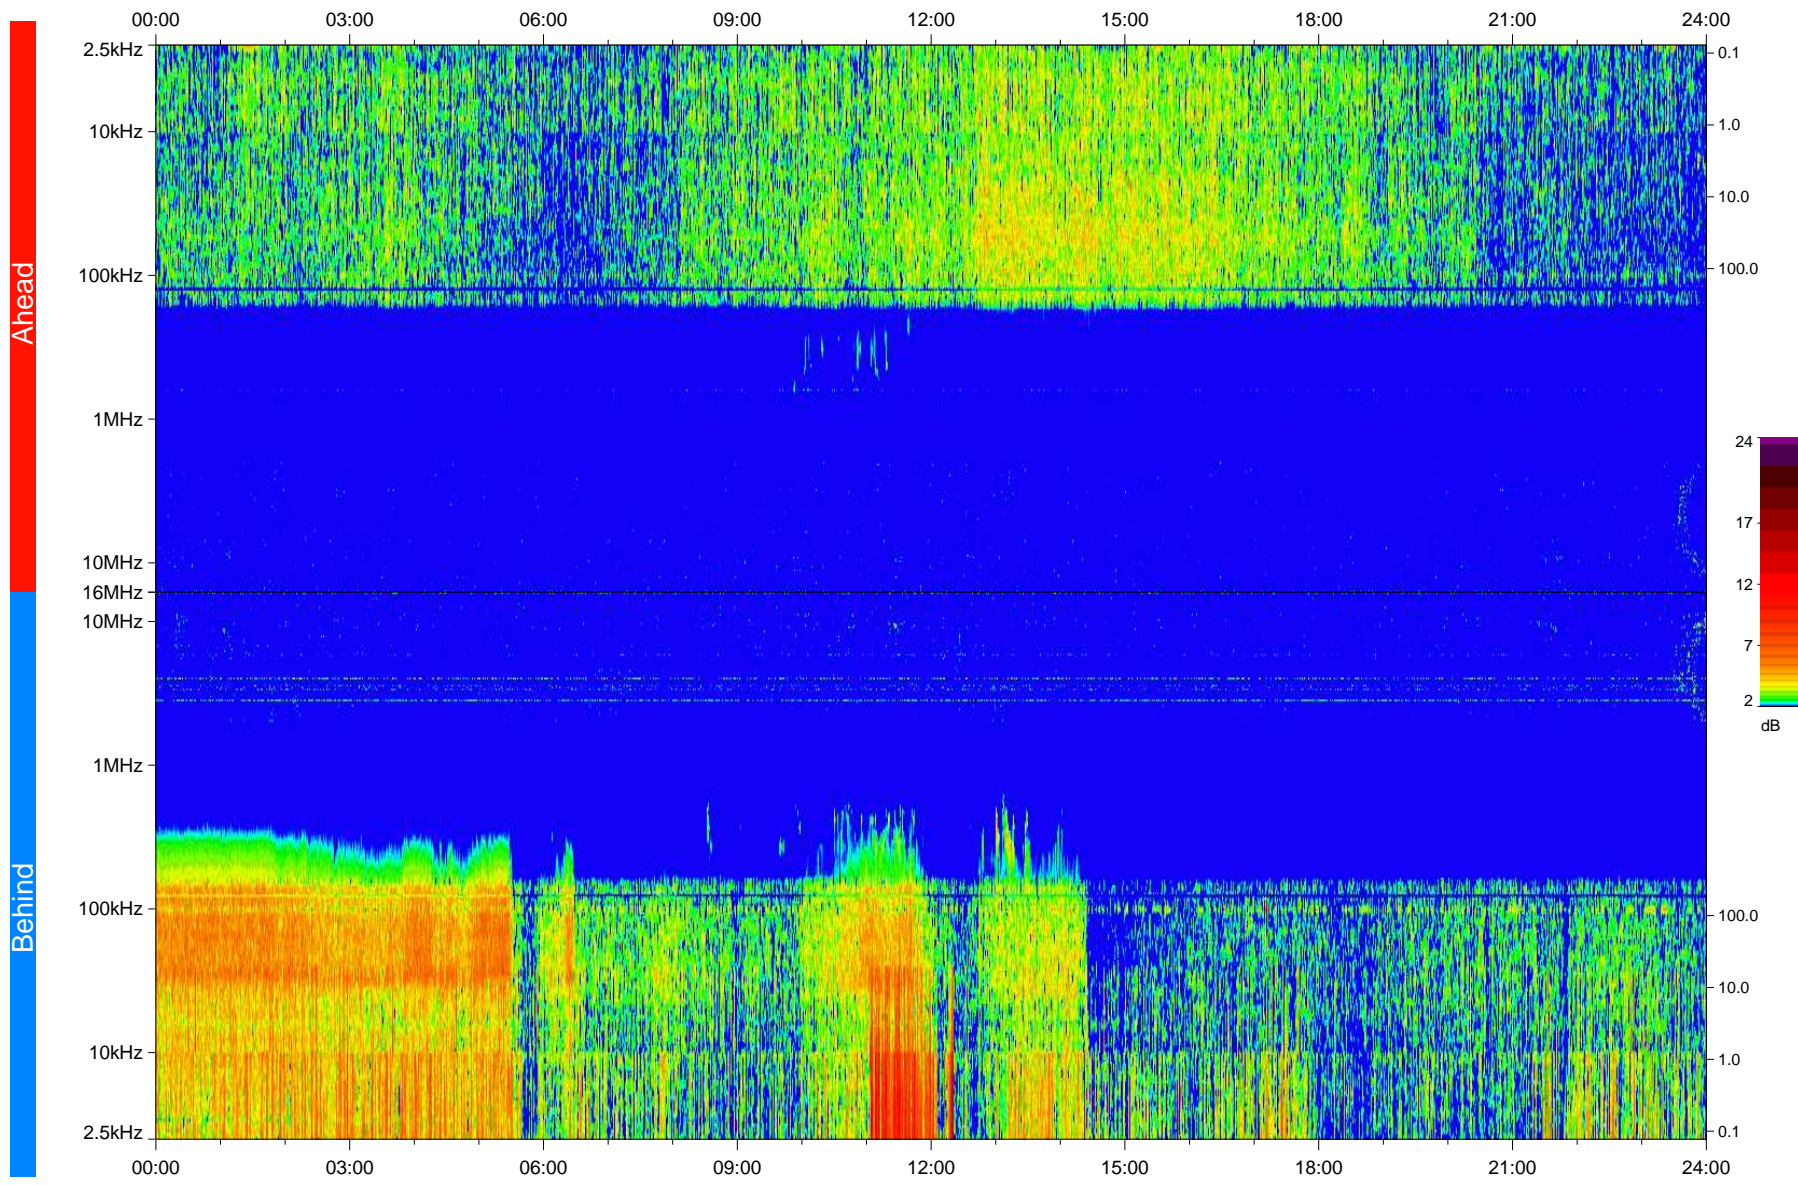

# STEREO/WAVES Daily Summary - 19-Sep-2008 (DOY 263)

Ahead source file: swaves\_ahead\_2008\_263\_1\_04.fin  
Ahead PSE Angle: 39.0°

Behind PSE Angle: -35.0°  
Behind source file: swaves\_behind\_2008\_263\_1\_04.fin

Time (UTC)

file: stereo\_swaves\_daily-summary\_color\_20080919\_v04  
made by: space.umn.edu on macOS with IDL 8.8.2 on 2022-10-18 13:44:05, with TMLib V945 / dynspec V311