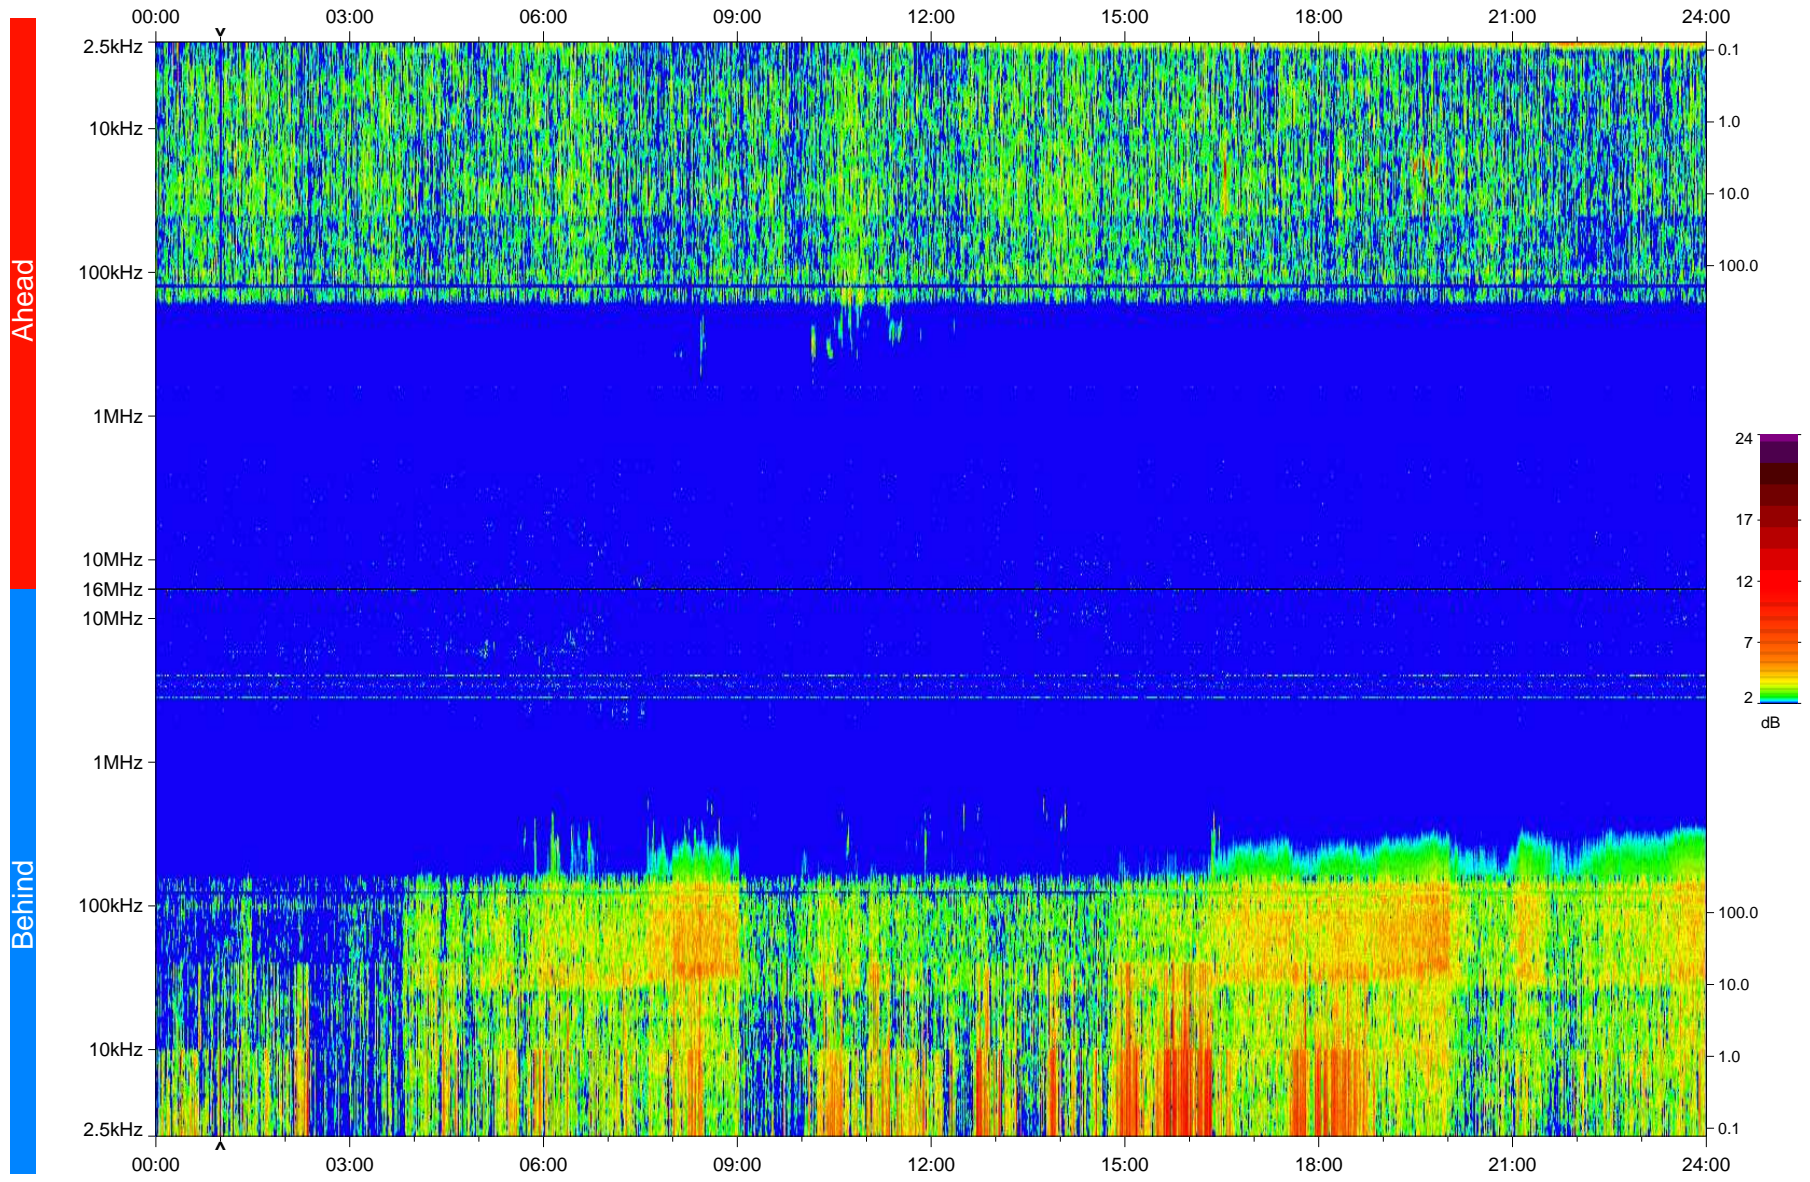

# STEREO/WAVES Daily Summary - 18-Sep-2008 (DOY 262)

Ahead source file: swaves\_ahead\_2008\_262\_1\_04.fin  
Ahead PSE Angle: 39.0°

Behind PSE Angle: -34.8°  
Behind source file: swaves\_behind\_2008\_262\_1\_04.fin

Time (UTC)

file: stereo\_swaves\_daily-summary\_color\_20080918\_v04  
made by: space.umn.edu on macOS with IDL 8.8.2 on 2022-10-18 13:41:15, with TLib V945 / dynspec V311