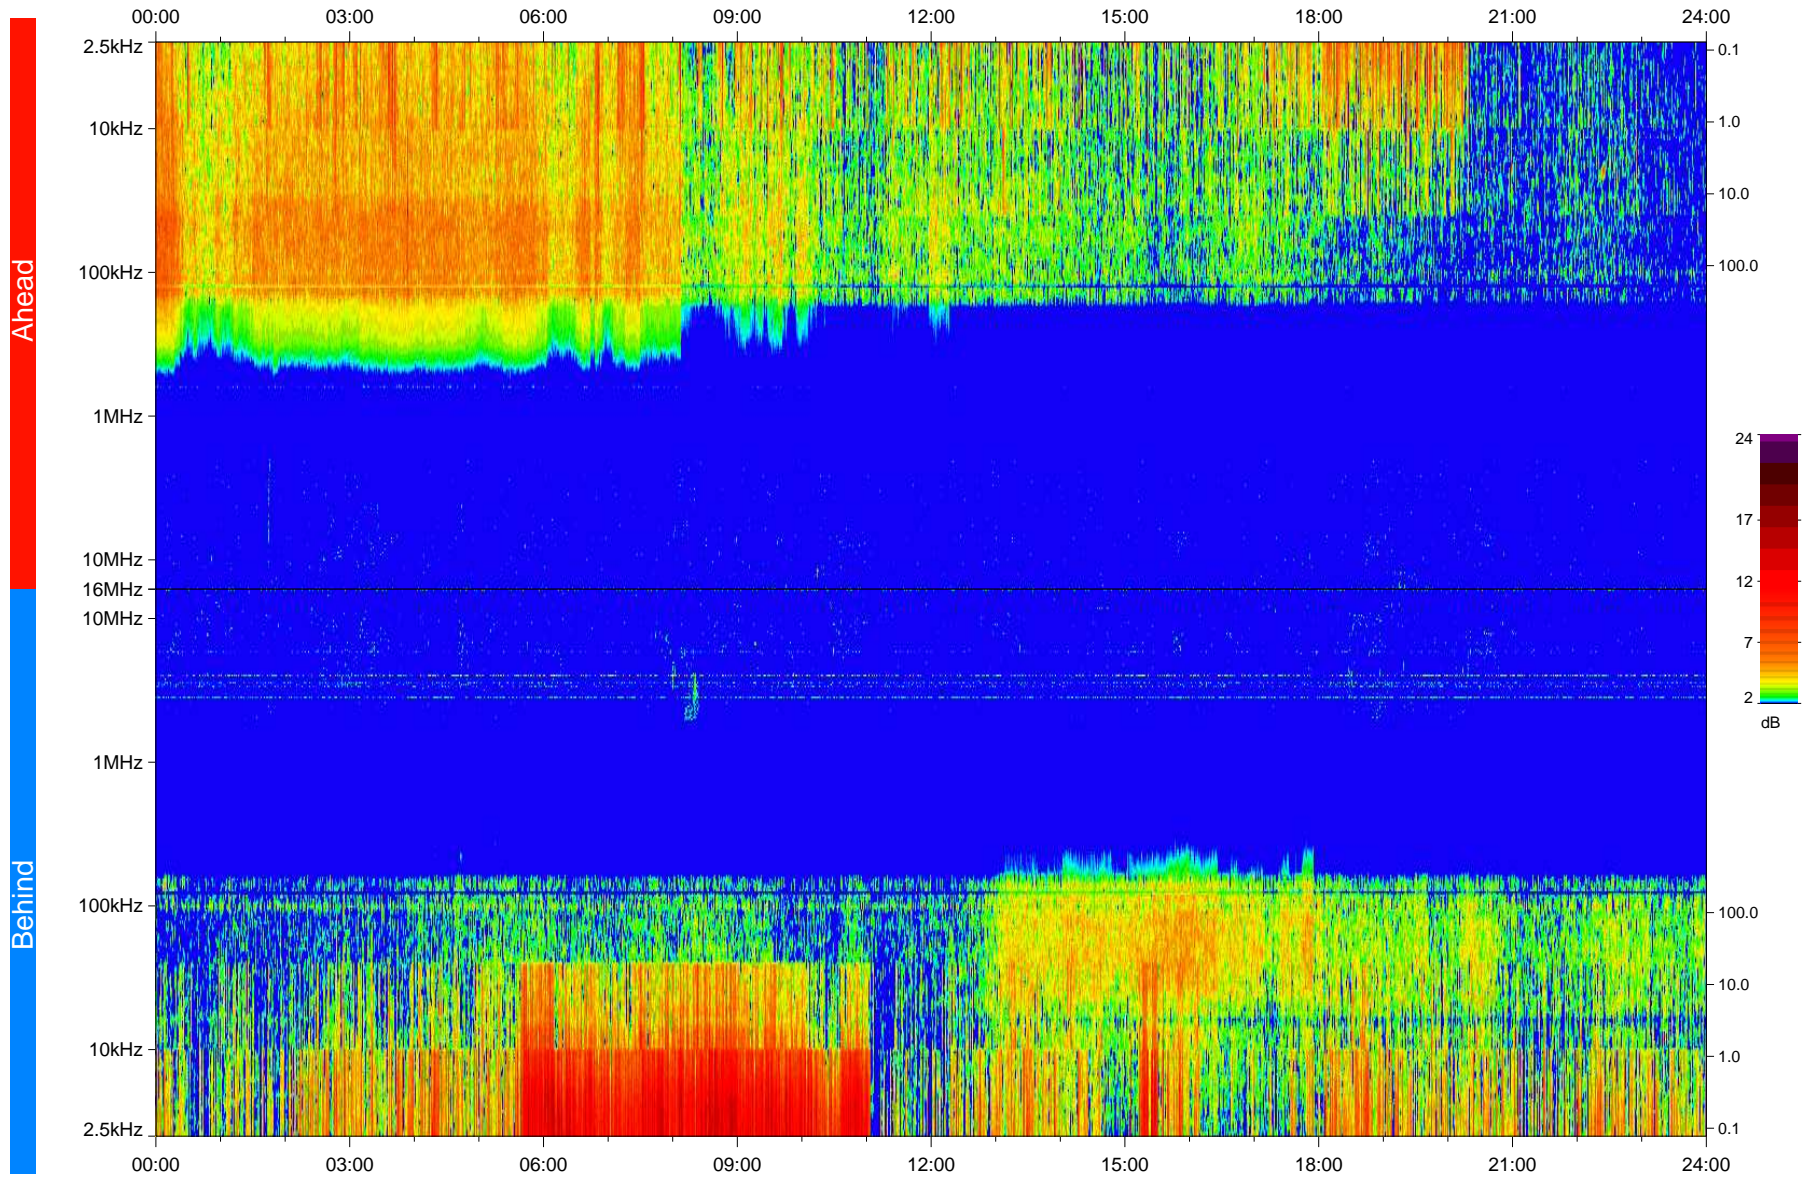

STEREO/WAVES Daily Summary - 17-Sep-2008 (DOY 261)

Ahead source file: swaves_ahead_2008_261_1_04.fin
Ahead PSE Angle: 38.8°

Behind PSE Angle: -34.8°
Behind source file: swaves_behind_2008_261_1_04.fin

Time (UTC)

file: stereo_swaves_daily-summary_color_20080917_v04
made by: space.umn.edu on macOS with IDL 8.8.2 on 2022-10-18 13:38:23, with Tlib V945 / dynspec V311