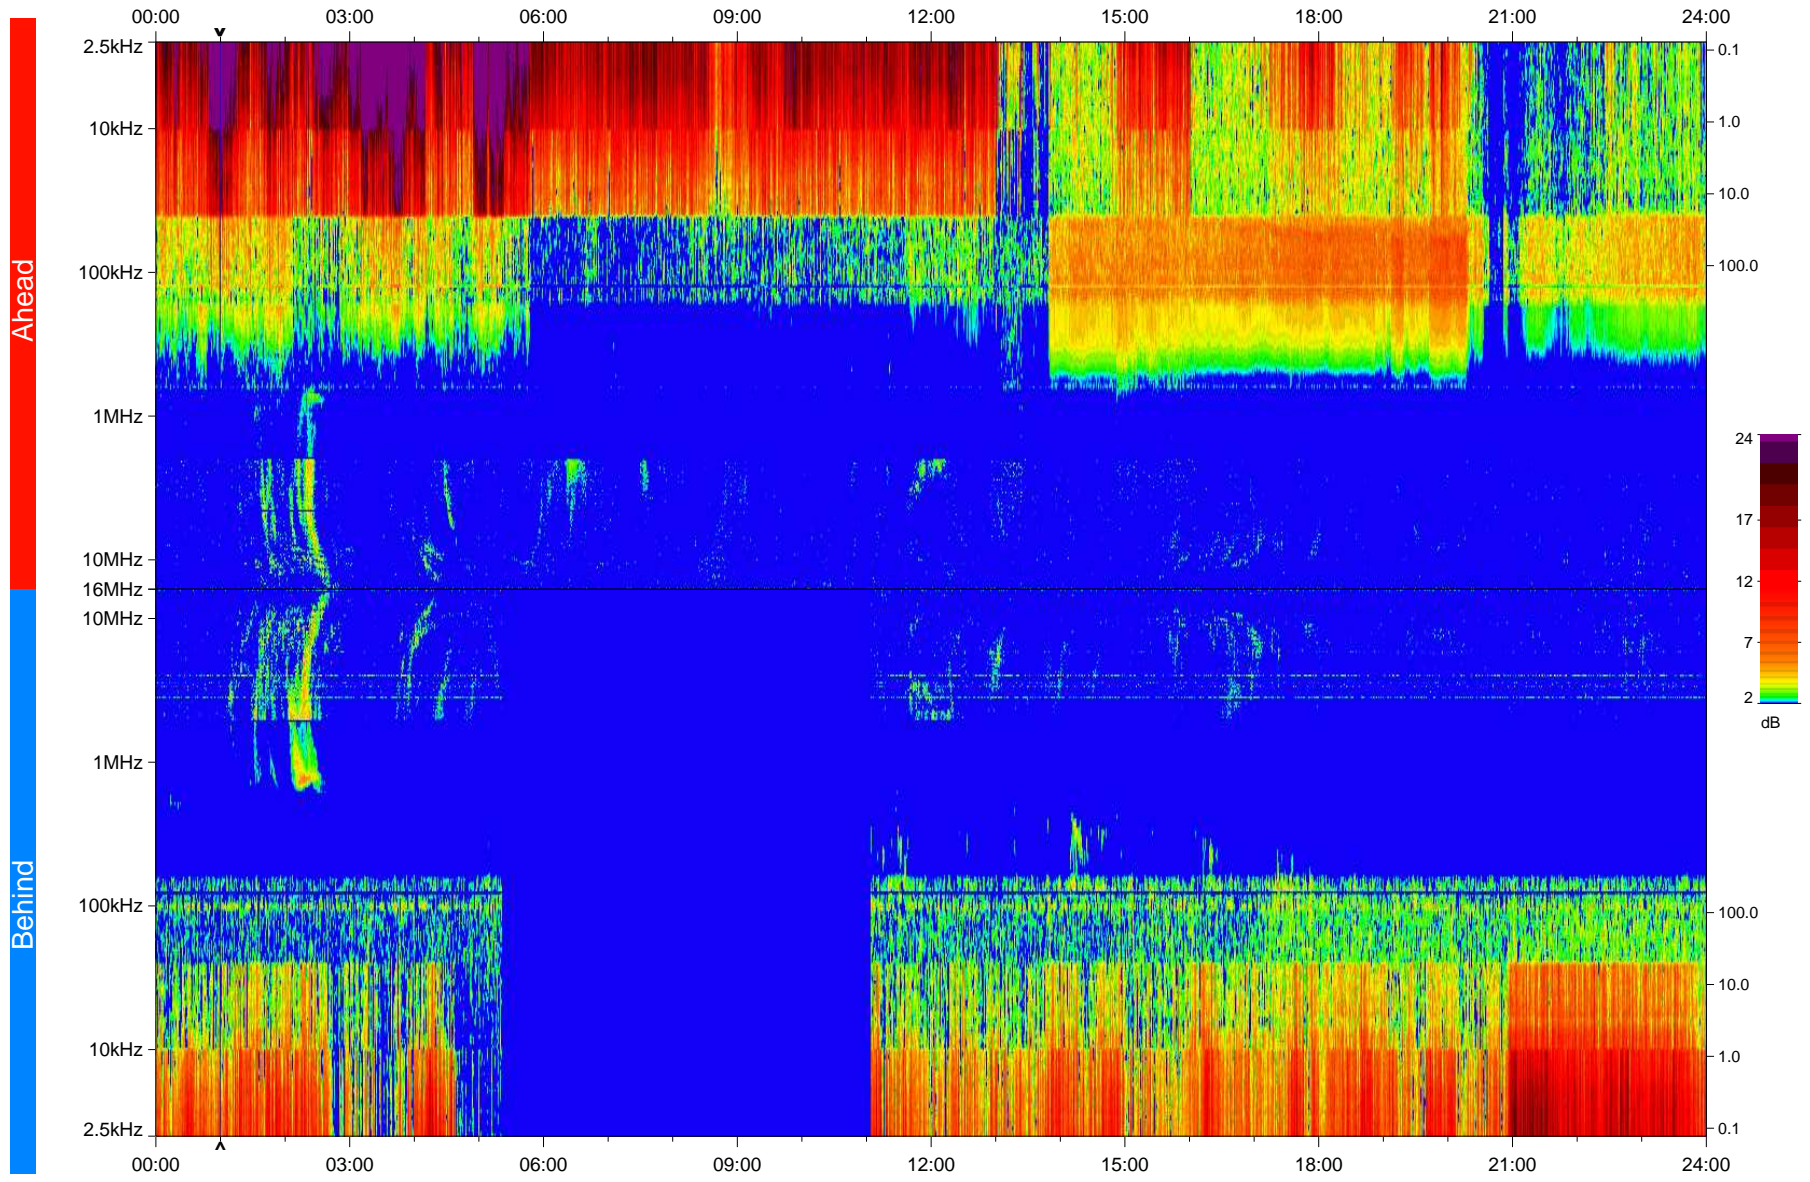

# STEREO/WAVES Daily Summary - 16-Sep-2008 (DOY 260)

Ahead source file: swaves\_ahead\_2008\_260\_1\_04.fin  
Ahead PSE Angle: 38.8°

Behind PSE Angle: -34.7°  
Behind source file: swaves\_behind\_2008\_260\_1\_04.fin

Time (UTC)

file: stereo\_swaves\_daily-summary\_color\_20080916\_v04  
made by: space.umn.edu on macOS with IDL 8.8.2 on 2022-10-18 13:35:34, with TLib V945 / dynspec V311