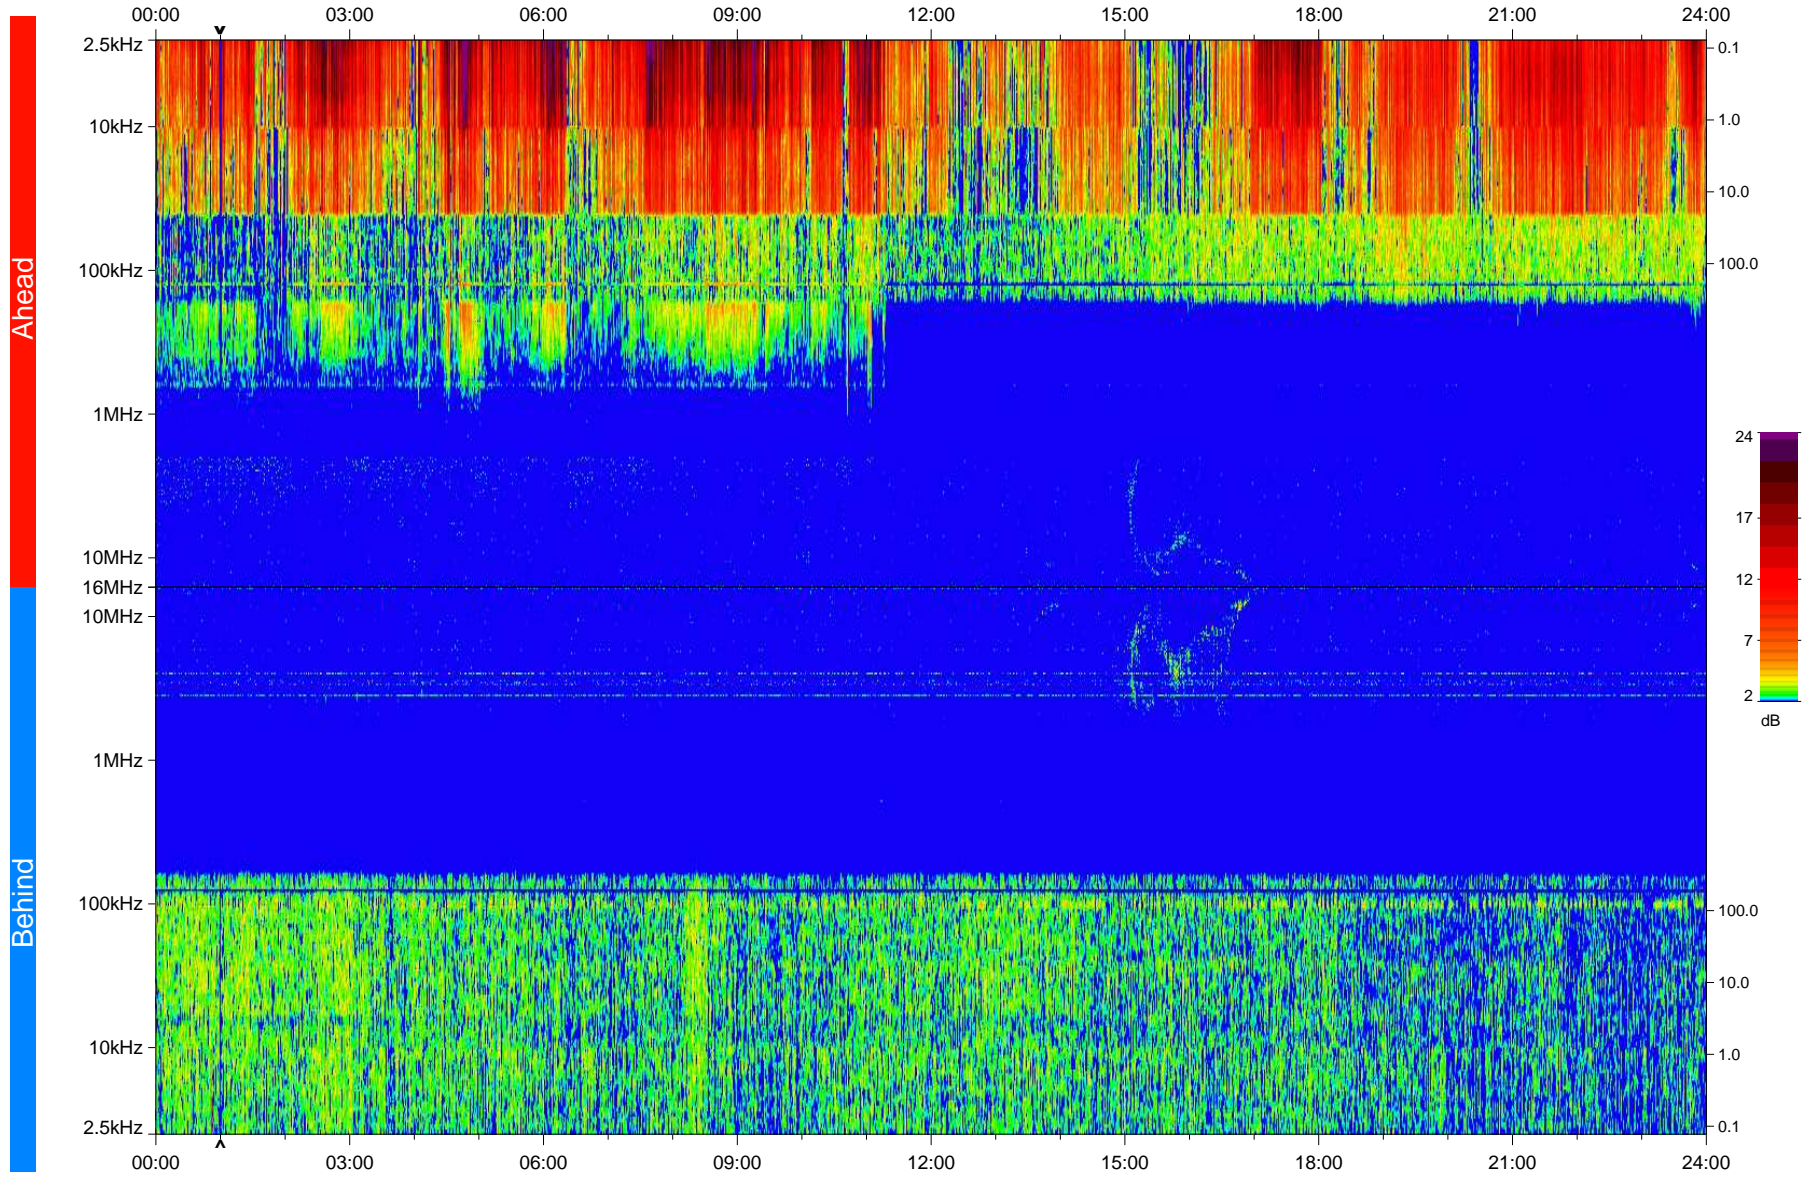

STEREO/WAVES Daily Summary - 14-Sep-2008 (DOY 258)

Ahead source file: swaves_ahead_2008_258_1_04.fin
Ahead PSE Angle: 38.7°

Behind PSE Angle: -34.4°
Behind source file: swaves_behind_2008_258_1_04.fin

Time (UTC)

file: stereo_swaves_daily-summary_color_20080914_v04
made by: space.umn.edu on macOS with IDL 8.8.2 on 2022-10-18 13:30:02, with TMLib V945 / dynspec V311