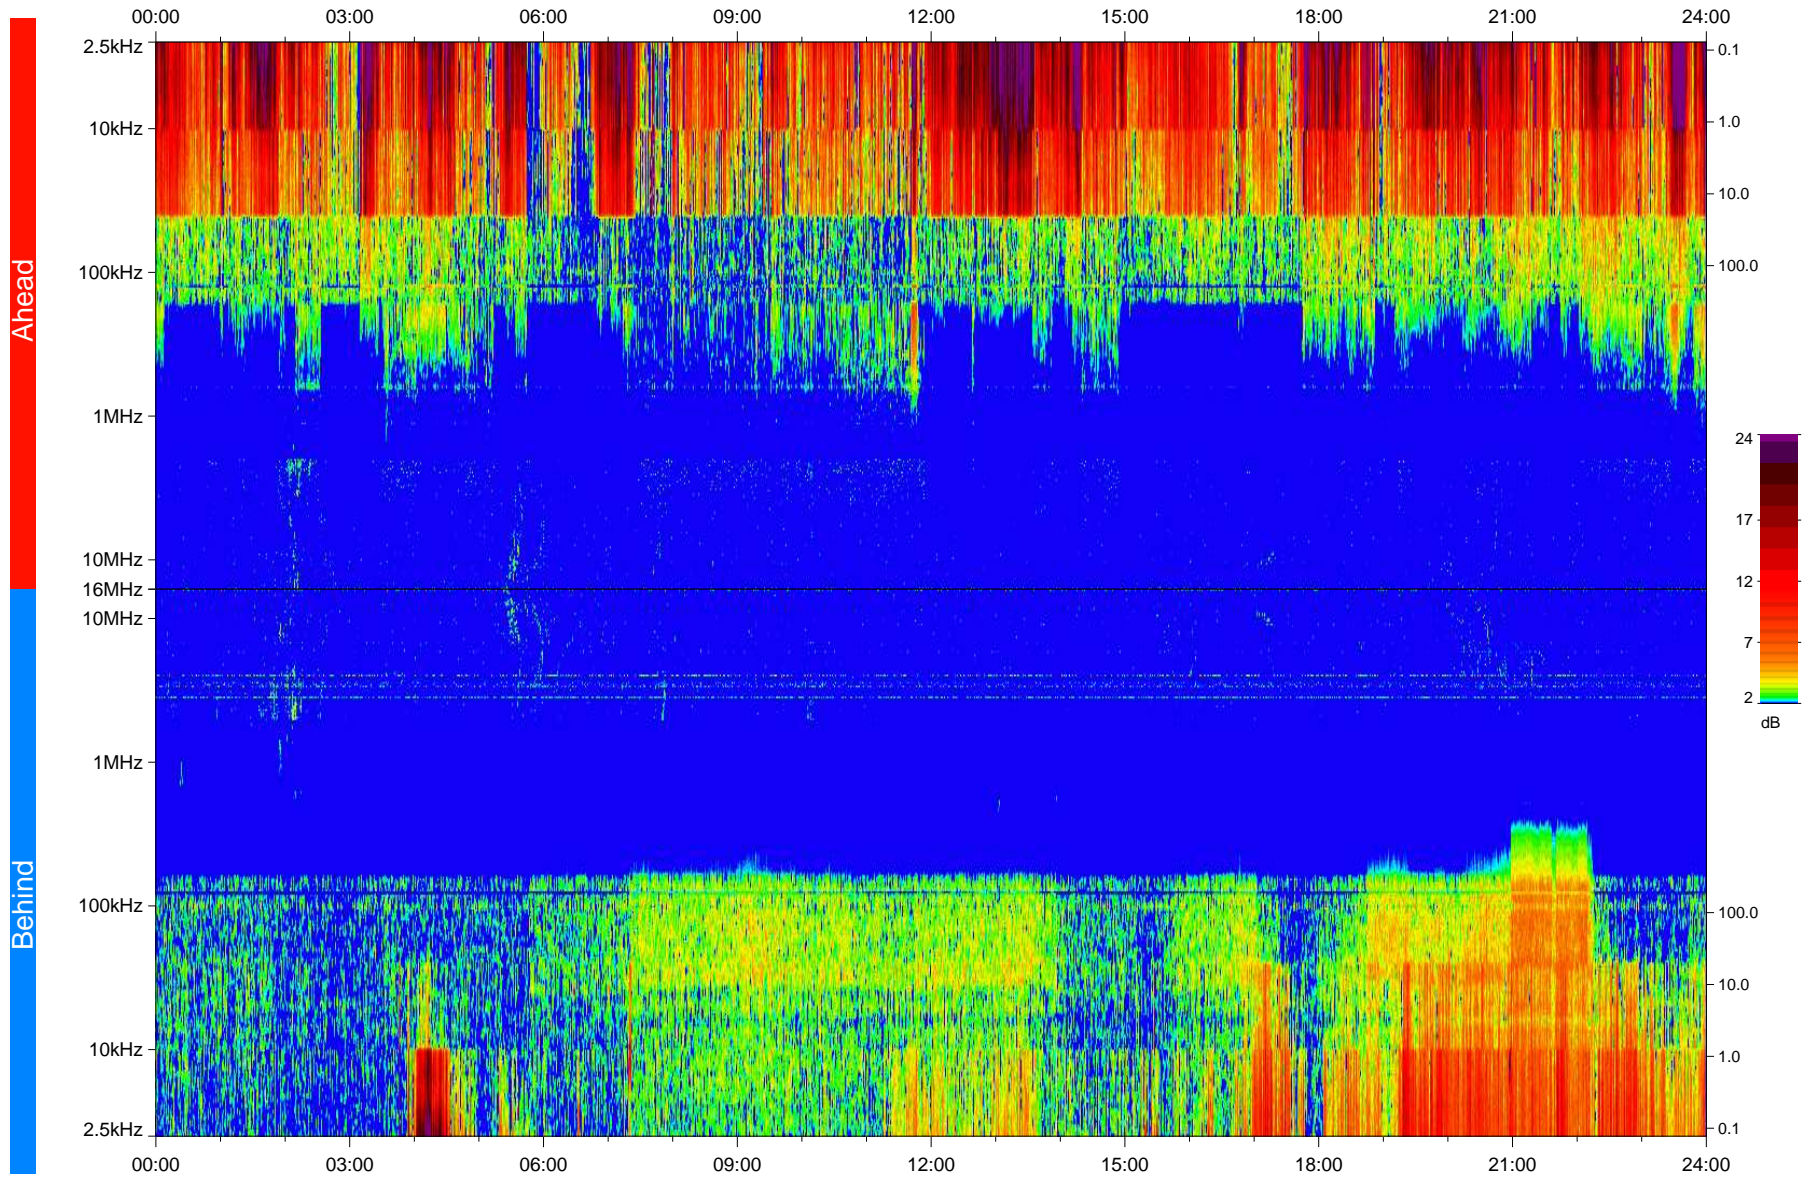

# STEREO/WAVES Daily Summary - 11-Sep-2008 (DOY 255)

Ahead source file: swaves\_ahead\_2008\_255\_1\_04.fin  
Ahead PSE Angle: 38.5°

Behind PSE Angle: -34.0°  
Behind source file: swaves\_behind\_2008\_255\_1\_04.fin

Time (UTC)

file: stereo\_swaves\_daily-summary\_color\_20080911\_v04  
made by: space.umn.edu on macOS with IDL 8.8.2 on 2022-10-18 13:21:31, with TLib V945 / dynspec V311