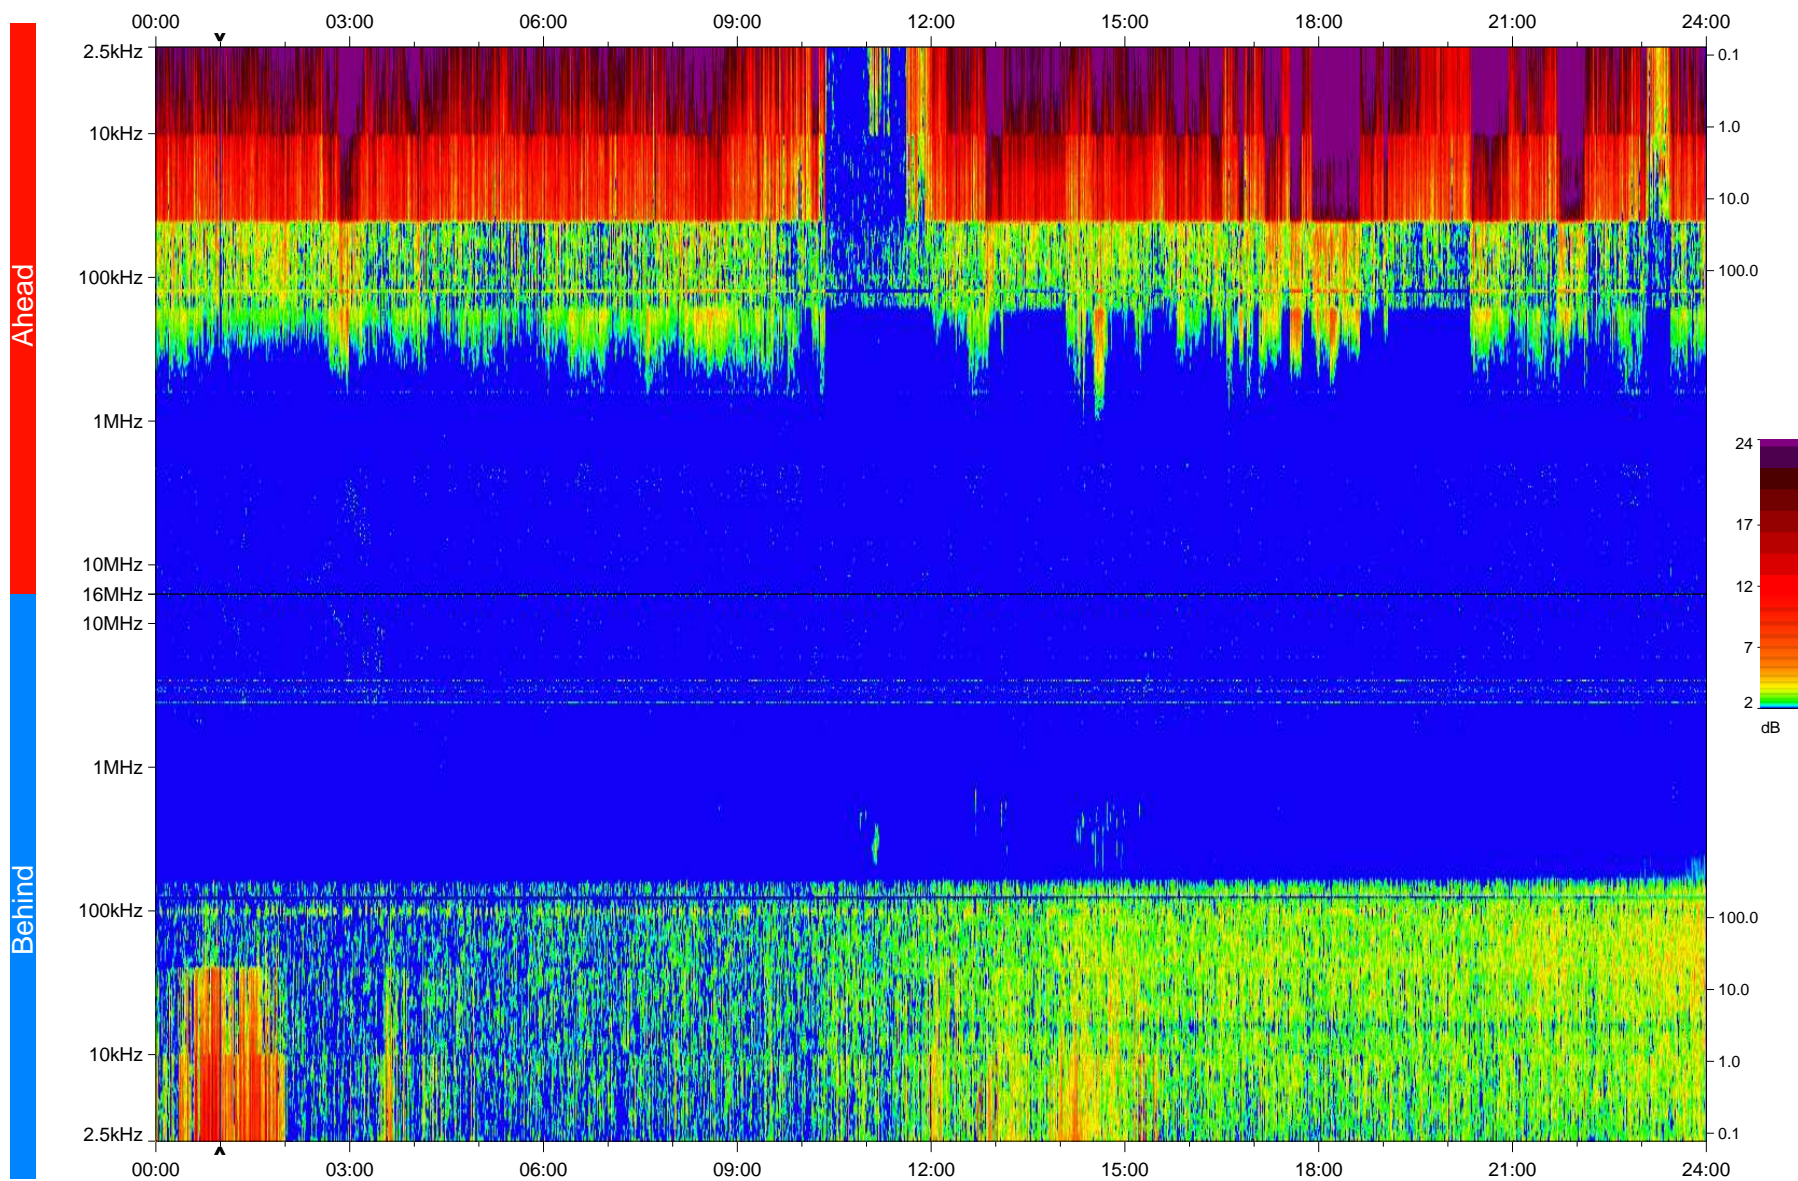

STEREO/WAVES Daily Summary - 10-Sep-2008 (DOY 254)

Ahead source file: swaves_ahead_2008_254_1_04.fin
Ahead PSE Angle: 38.3°

Behind PSE Angle: -34.0°
Behind source file: swaves_behind_2008_254_1_04.fin

Time (UTC)

file: stereo_swaves_daily-summary_color_20080910_v04
made by: space.umn.edu on macOS with IDL 8.8.2 on 2022-10-18 13:18:38, with TLib V945 / dynspec V311