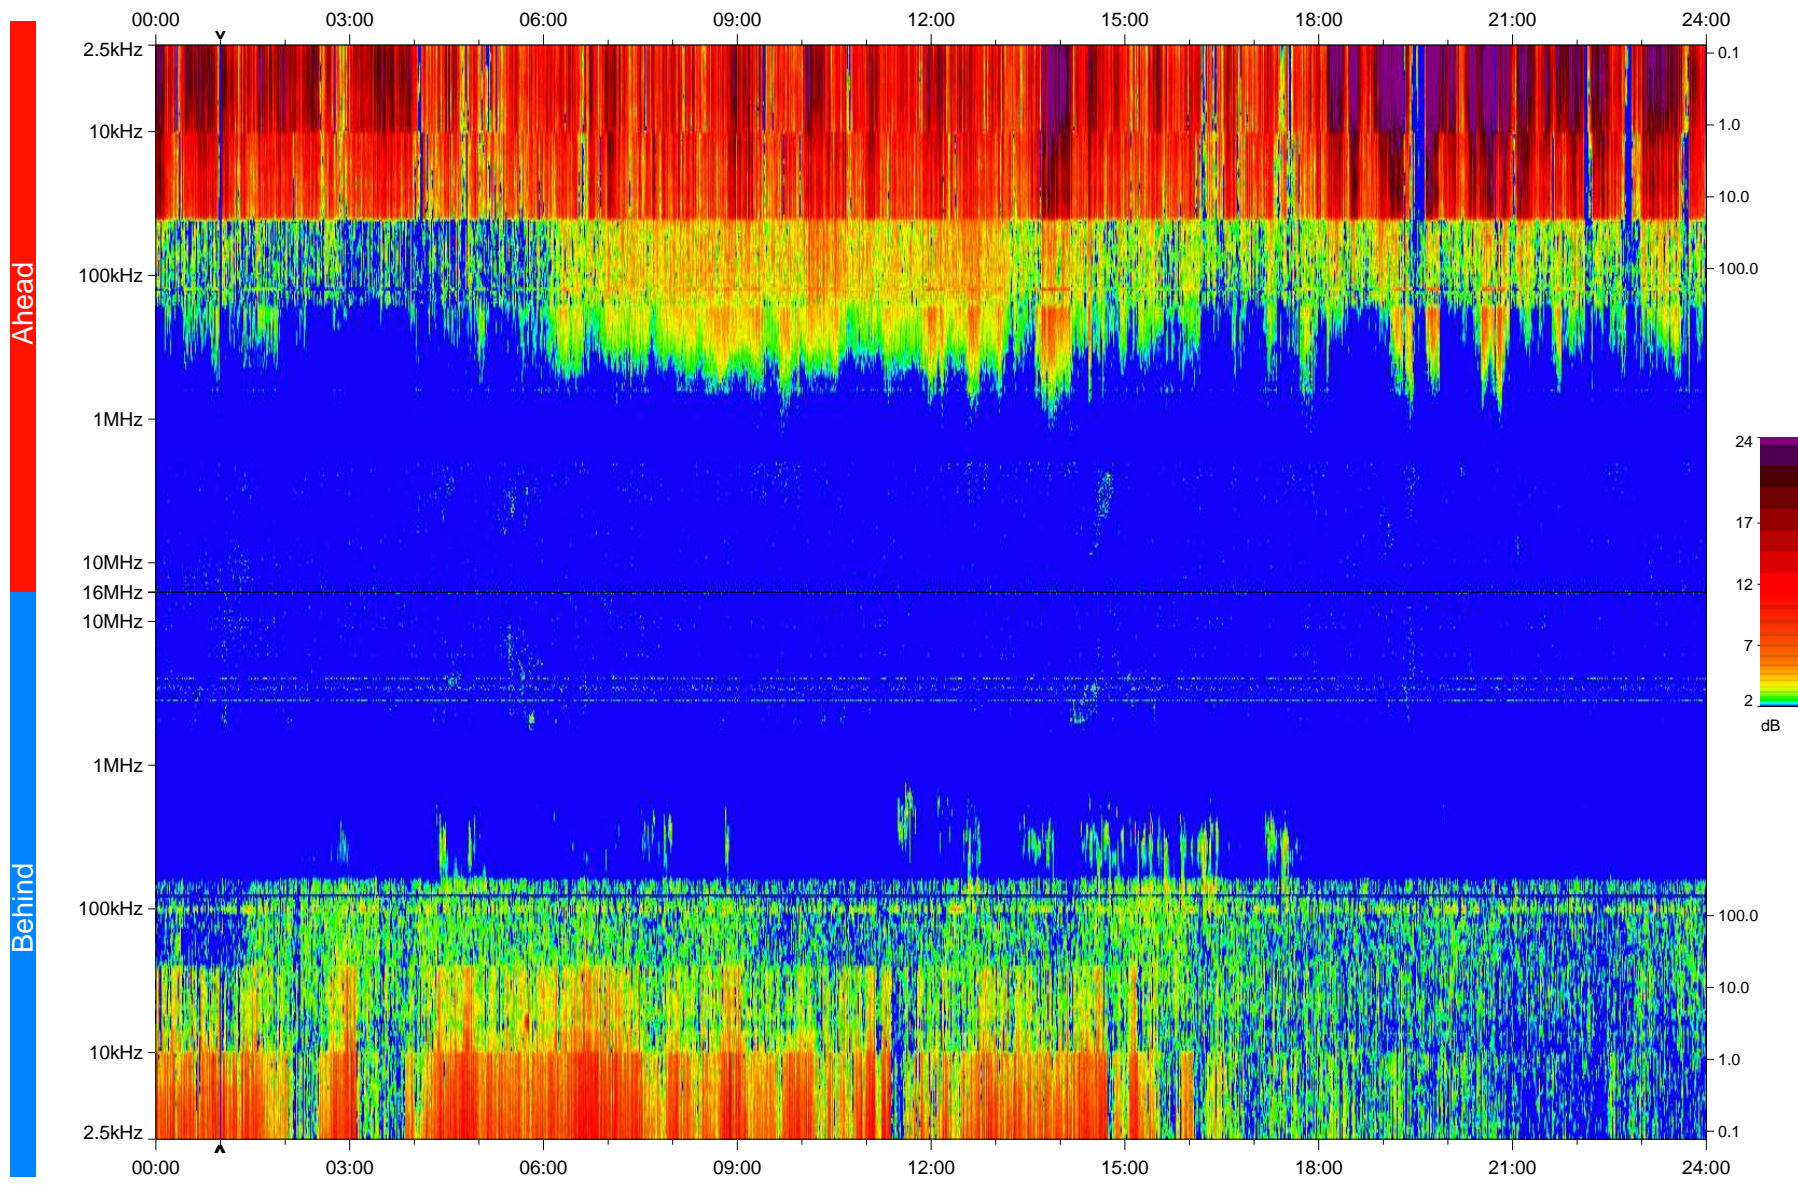

# STEREO/WAVES Daily Summary - 04-Sep-2008 (DOY 248)

Ahead source file: swaves\_ahead\_2008\_248\_1\_04.fin  
Ahead PSE Angle: 37.9°

Behind PSE Angle: -33.2°  
Behind source file: swaves\_behind\_2008\_248\_1\_04.fin

Time (UTC)

file: stereo\_swaves\_daily-summary\_color\_20080904\_v04  
made by: space.umn.edu on macOS with IDL 8.8.2 on 2022-10-18 13:01:35, with TLib V945 / dynspec V311